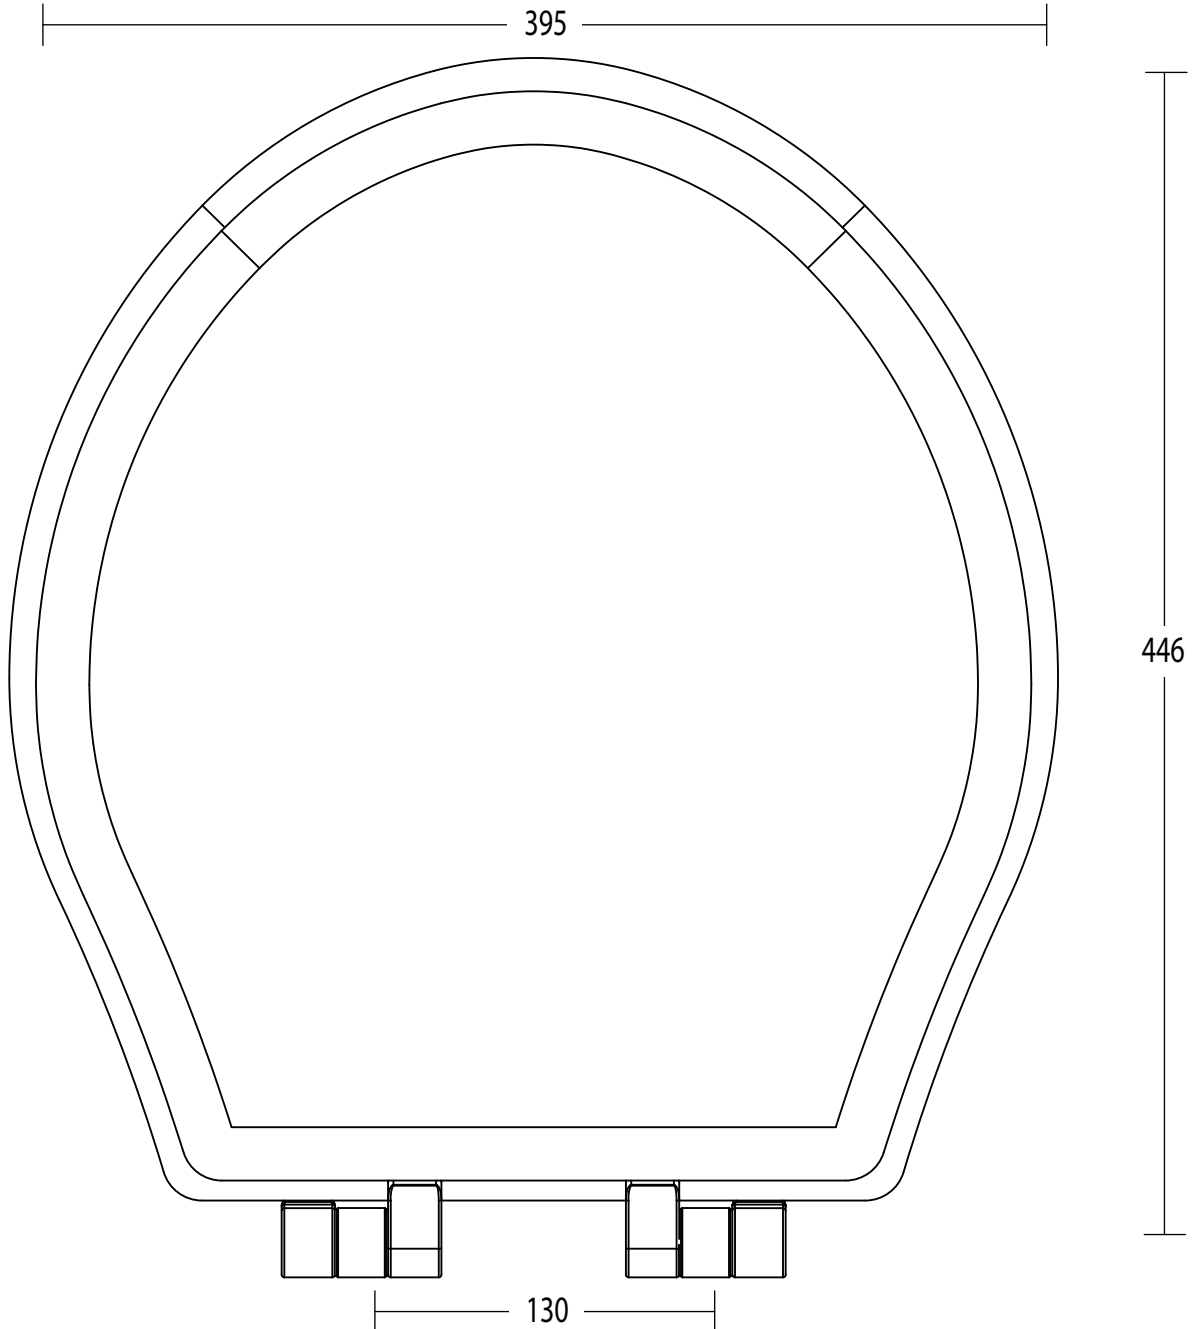

Toilet Seat

Regent	Soft Close
--------	------------

We recommend that all products are purchased with the assistance of a specialist bathroom retailer and always installed by an experienced installer who is a member of a recognised association. All sizes quoted are nominal : items may vary by +/- 2% against the figures quoted. When planning installations where dimensions are critical, it is essential that the space allowed for the individual items is physically checked. IBC Products LTD cannot be held liable for any costs associated with items not fitting in any given area. The contents of this statement are based on information correct at the time of publication. We reserve the right to make alterations in product characteristic, fixing, packagene, operation etc. at any time without notice.