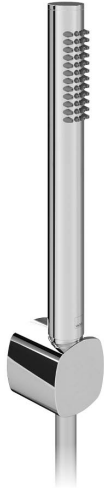

SPECIFICATION SHEET

COLLECTION: CAMEO
PRODUCT CODE: CAM-SFMK-CP

SHOWER TYPE

Mini Shower Kit

PLUMBING SYSTEM SUITABILITY

Gravity System

MOUNTING

Wall Mounted

STYLE

Round

HOSE

150cm

FUNCTIONS

Single Function

RUB-CLEAN NOZZLES

Yes

WITH OUTLET / BRACKET

with Bracket

COLLECTION NAME

Cameo

tel: 01934 744466
email: sales@vado.com
www.vado.com

WHERE INSPIRATION FLOWS
TAPS | SHOWERS | ACCESSORIES

SPECIFICATION SHEET

COLLECTION: CAMEO
PRODUCT CODE: CAM-SFMK-CP