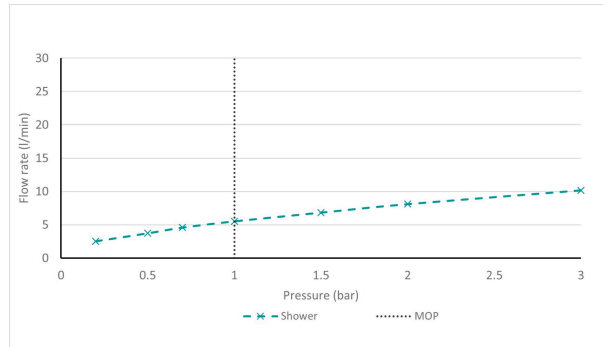

SPECIFICATION SHEET

COLLECTION: CAMEO
PRODUCT CODE: CAM-SFMK-CP

SHOWER TYPE

Mini Shower Kit

PLUMBING SYSTEM SUITABILITY

Gravity System

MOUNTING

Wall Mounted