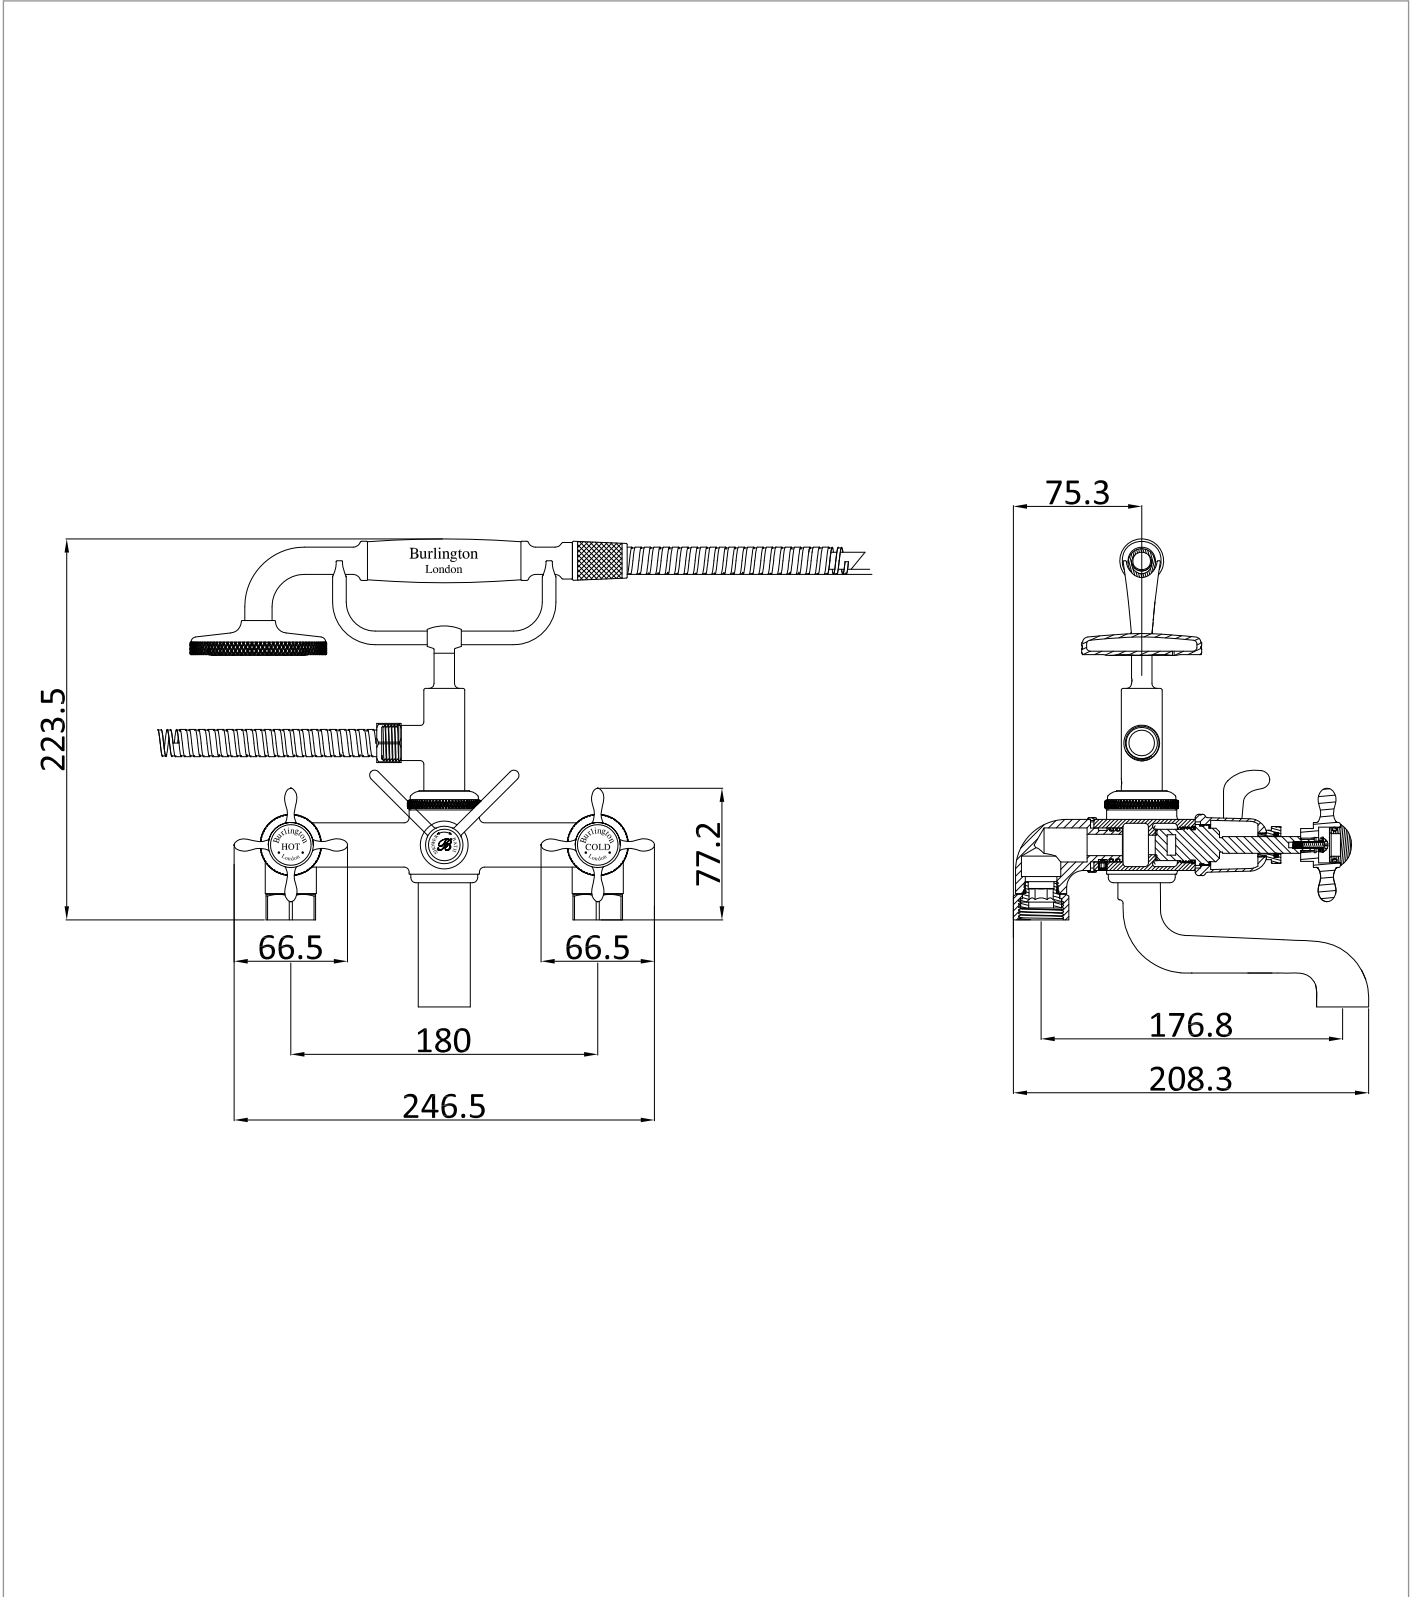

## DESCRIPTION

Guild Bath Shower Mixer Brushed Nickel

CATEGORY	Brassware
WARRANTY DETAILS	15 Years
COLOUR	Brushed Nickel
FINISH APPLICATION	PVD
PRIMARY MATERIAL	Brass
INSTALL TYPE	Bath Mounted
PRODUCT WIDTH MM	246.5
PRODUCT HEIGHT MM	273.4
PRODUCT LENGTH MM	208.3
PRODUCT NET WEIGHT KG	3.99
STANDARDS	EN200,EN817

MINIMUM PRESSURE (BAR)	0.5
MAX WORKING PRESSURE (BAR)	5
NUMBER OF OUTLETS	2
NUMBER OF FUNCTIONS	2
HEADWORK	1/2" Quarter turn ceramic cartridge
SPOUT PROJECTION	176.8
SWIVEL SPOUT	No
INLET CONNECTIONS THREAD	G3/4"
FLOW REGULATOR	Aerator, Flow straightener
WASTE INCLUDED	No
ANTI-SCALD	No
ENERGY SAVING	No
SHOWER HOSE & HANDSET ARE INCLUDED	Yes

## TECHNICAL DIMENSIONS

Dimensions in mm unless otherwise specified.

Tolerances (per material type) apply.