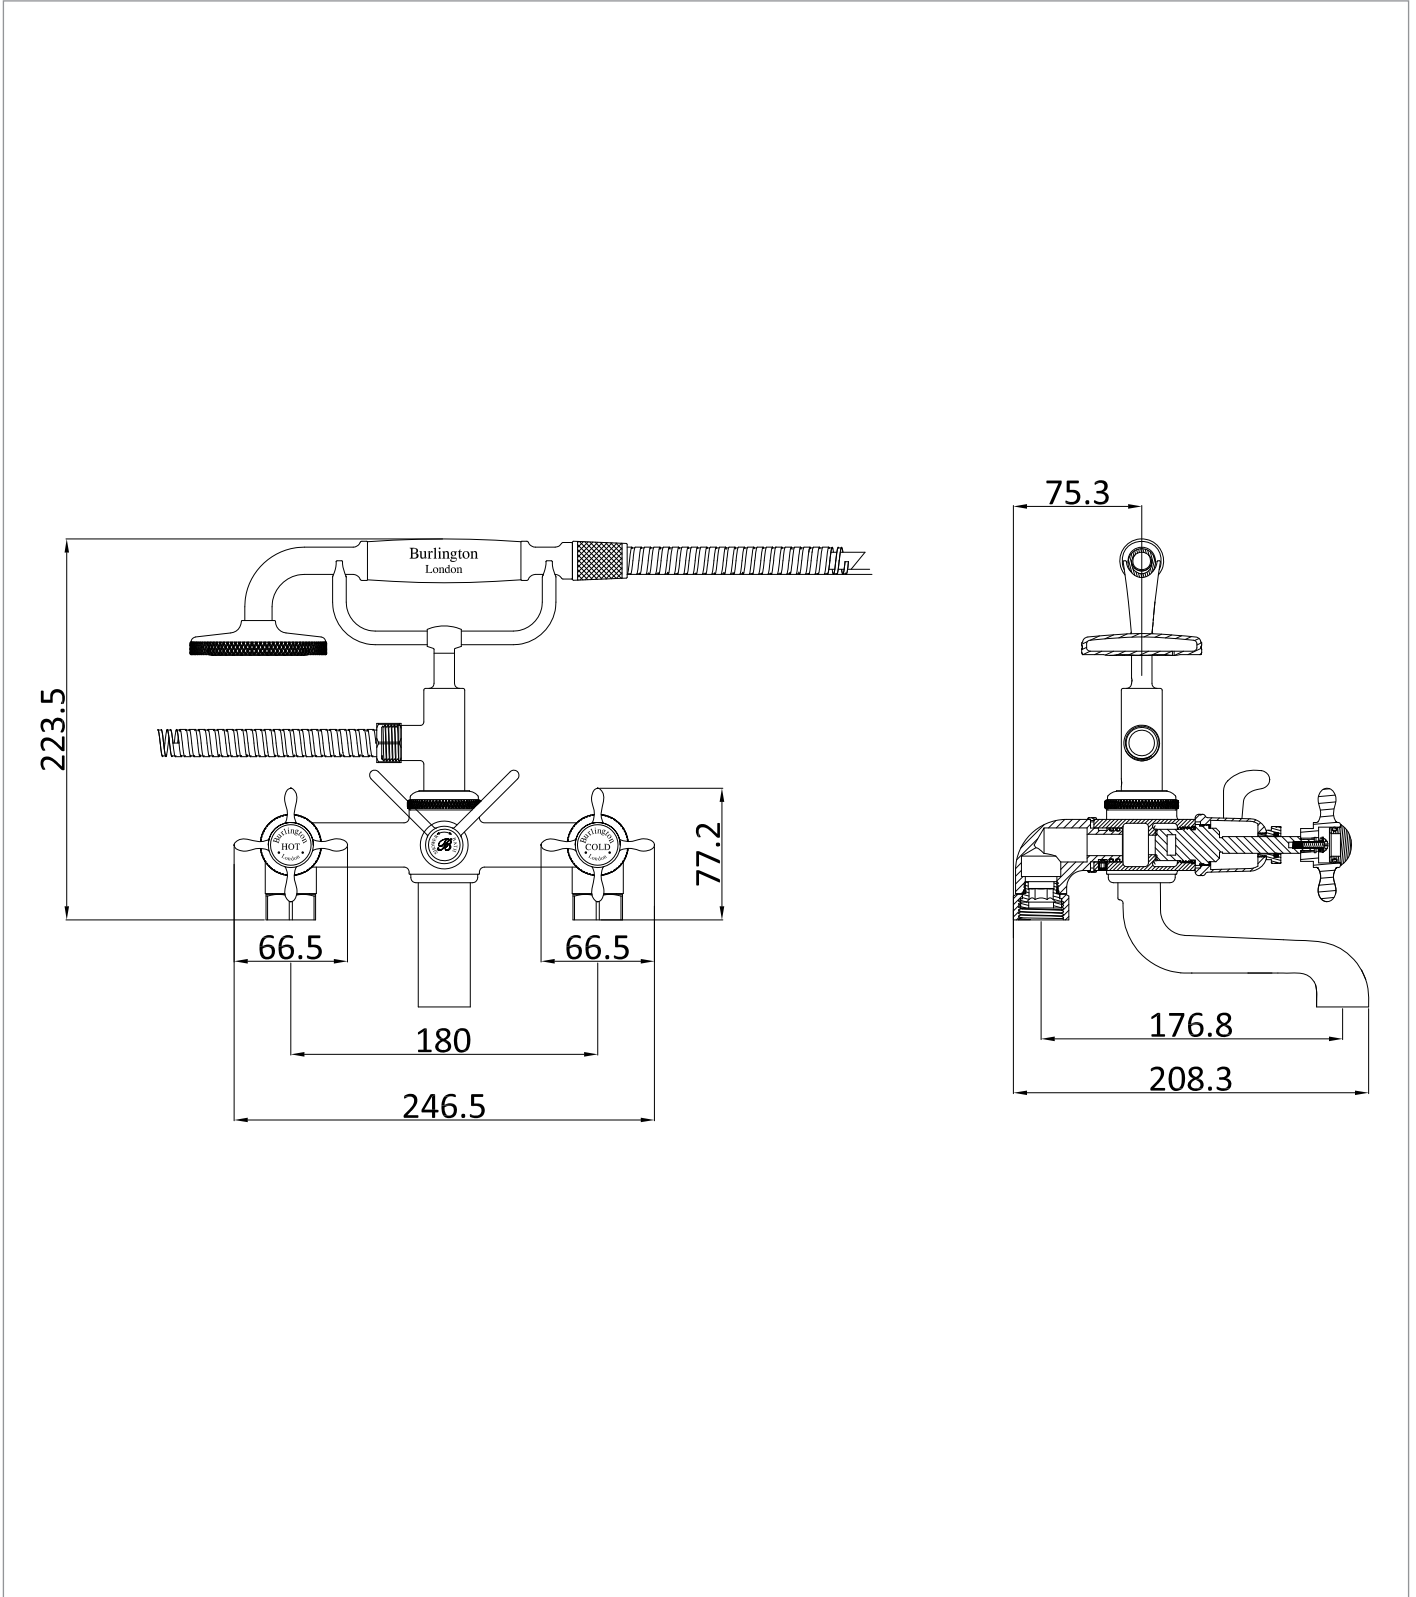

## DESCRIPTION

Guild Bath Shower Mixer Gold

CATEGORY	Brassware
WARRANTY DETAILS	15 Years
COLOUR	Gold
FINISH APPLICATION	PVD
PRIMARY MATERIAL	Brass
INSTALL TYPE	Bath Mounted
PRODUCT WIDTH MM	246.5
PRODUCT HEIGHT MM	273.4
PRODUCT LENGTH MM	208.3
PRODUCT NET WEIGHT KG	3.99
STANDARDS	EN200,EN817

MINIMUM PRESSURE (BAR)	0.5
MAX WORKING PRESSURE (BAR)	5
NUMBER OF OUTLETS	2
NUMBER OF FUNCTIONS	2
HEADWORK	1/2" Quarter turn ceramic cartridge
SPOUT PROJECTION	176.8
SWIVEL SPOUT	No
INLET CONNECTIONS THREAD	G3/4"
FLOW REGULATOR	Aerator, Flow straightener
WASTE INCLUDED	No
ANTI-SCALD	No
ENERGY SAVING	No
SHOWER HOSE & HANDSET ARE INCLUDED	Yes

## TECHNICAL DIMENSIONS

Dimensions in mm unless otherwise specified.

Tolerances (per material type) apply.