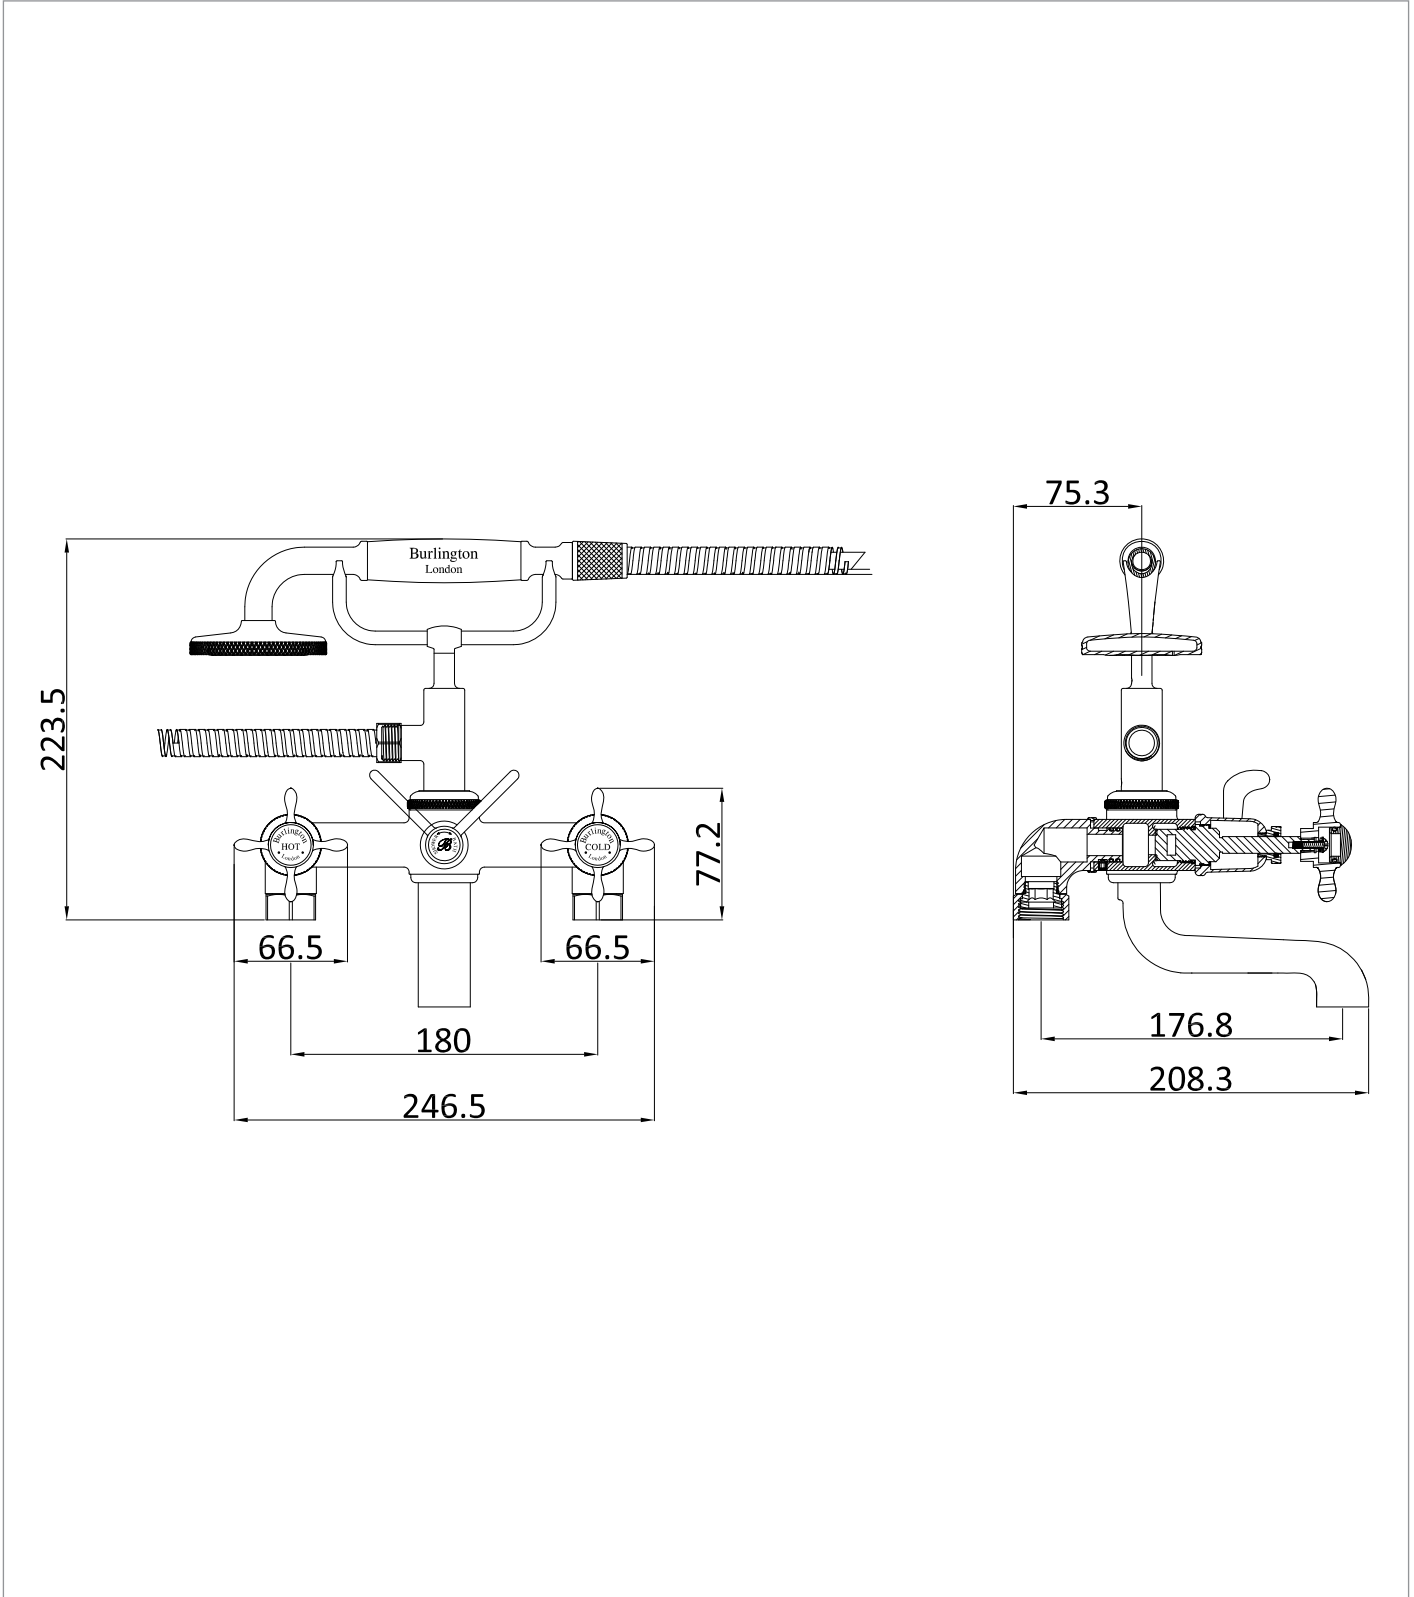

CATEGORY	Brassware
WARRANTY DETAILS	15 Years
COLOUR	Chrome
FINISH APPLICATION	Electroplated
PRIMARY MATERIAL	Brass
INSTALL TYPE	Bath Mounted
PRODUCT WIDTH MM	246.5
PRODUCT HEIGHT MM	273.4
PRODUCT LENGTH MM	208.3
PRODUCT NET WEIGHT KG	3.99
STANDARDS	EN200,EN817

MINIMUM PRESSURE (BAR)	0.5
MAX WORKING PRESSURE (BAR)	5
NUMBER OF OUTLETS	2
NUMBER OF FUNCTIONS	2
HEADWORK	1/2" Quarter turn ceramic cartridge
SPOUT PROJECTION	176.8
SWIVEL SPOUT	No
INLET CONNECTIONS THREAD	G3/4"
FLOW REGULATOR	Aerator, Flow straightener
WASTE INCLUDED	No
ANTI-SCALD	No
ENERGY SAVING	No
SHOWER HOSE & HANDSET ARE INCLUDED	Yes

 Part of the Bathroom Brands Group

TECHNICAL DIMENSIONS

Dimensions in mm unless otherwise specified.

Tolerances (per material type) apply.

SPARES LIST

Only the parts labelled are available as spares.

SPARES AVAILABLE UPON REQUEST