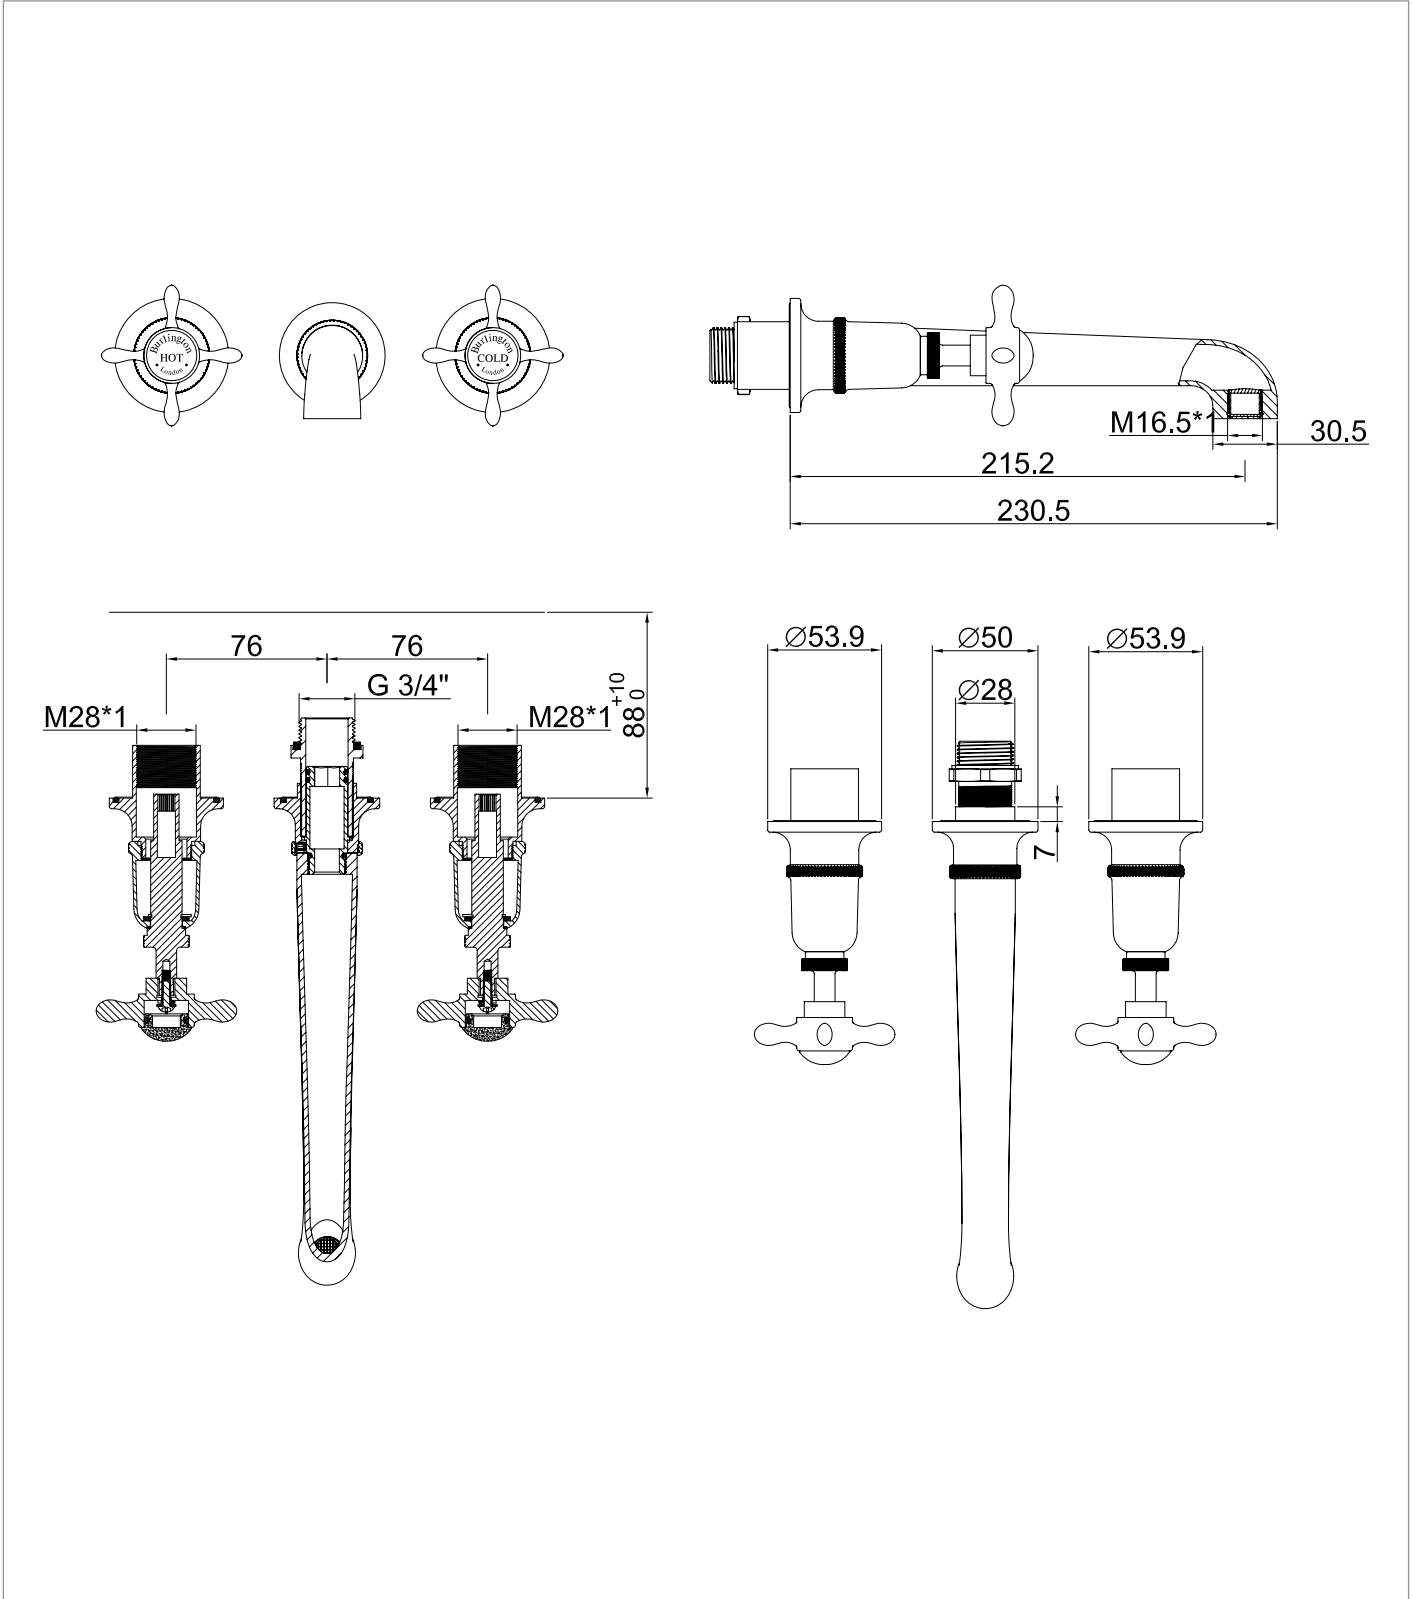

CATEGORY	Brassware						
WARRANTY DETAILS	15 Years						
COLOUR	Brushed Nickel						
FINISH APPLICATION	PVD						
PRIMARY MATERIAL	Brass						
SECONDARY MATERIAL	Vitreous China						
INSTALL TYPE	Wall Mounted						
PRODUCT WIDTH MM	218.5						
PRODUCT HEIGHT MM	53.9						
PRODUCT LENGTH MM	230.5						
PRODUCT NET WEIGHT KG	1.23						
STANDARDS	EN200,EN817						
PRESSURE (BAR)	0.2	0.5	1	2	3	4	5
PRIMARY FLOWRATE	11.85	18.74	26.52	36.63	44.49	48.18	59.29
HANDSET FLOWRATE							
MESSAGE FLOW RATE							
AIR FLOW RATE							
WIRE FLOW RATE							
WATERFALL FLOW RATE							
MIST FLOW RATE							
HANDSPRAY FLOW RATE							

MINIMUM PRESSURE (BAR)	0.3
MAX WORKING PRESSURE (BAR)	5
NUMBER OF OUTLETS	1
NUMBER OF FUNCTIONS	1
SPOUT PROJECTION	215.20
SWIVEL SPOUT	No
INLET CONNECTIONS THREAD	G1/2"
OUTLET CONNECTIONS THREAD	M16.5*1
FLOW REGULATOR	Aerator, Flow straightener
WASTE INCLUDED	No
ANTI-SCALD	No
ENERGY SAVING	No
SHOWER HOSE & HANDSET ARE INCLUDED	No

TECHNICAL DIMENSIONS

Dimensions in mm unless otherwise specified.

Tolerances (per material type) apply.

SPARES LIST

Only the parts labelled are available as spares.

NUMBER	PART CODE	DESCRIPTION
1	SP1832	Guild Hot logo ceramic indice with O ring
2	SP1833	Guild Cold logo ceramic indice with O ring
3	SP1835CHR	Guild Hot handle assembly in Chrome
	SP1835BNKL	Guild Hot handle assembly in Brushed Nickel
	SP1835GOLD	Guild Hot handle assembly in Gold
4	SP1836CHR	Guild Cold handle assembly in Chrome
	SP1836BNKL	Guild Cold handle assembly in Brushed Nickel
	SP1836GOLD	Guild Cold handle assembly in Gold
5	SP1844CHR	Guild handle collar assembly in Chrome
	SP1844BNKL	Guild handle collar assembly in Brushed Nickel
	SP1844GOLD	Guild handle collar assembly in Gold
6	SP1845CHR	Guild Fixing thread part for handle collar in Chrome
	SP1845BNKL	Guild Fixing thread part for handle collar in Brushed Nickel
	SP1845GOLD	Guild Fixing thread part for handle collar in Gold