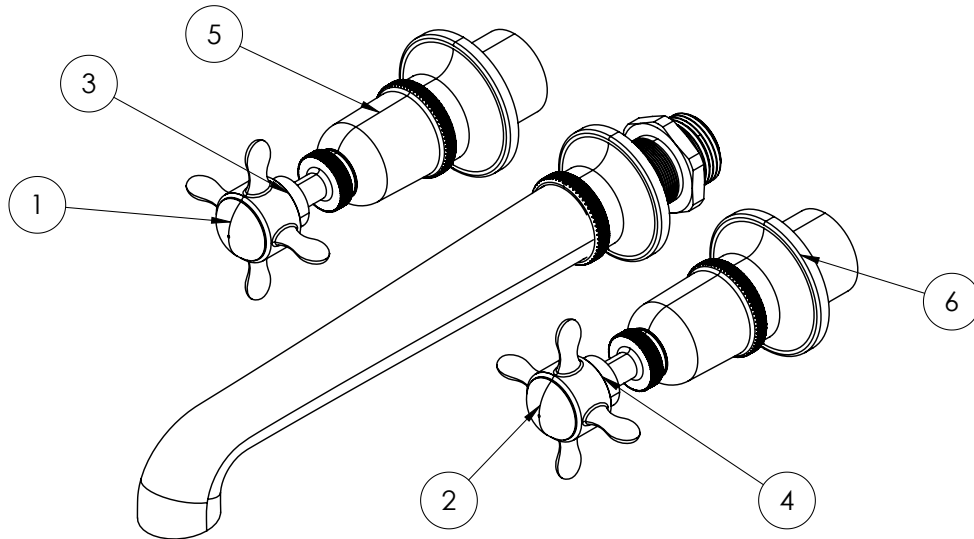

CATEGORY	Brassware						
WARRANTY DETAILS	15 Years						
COLOUR	Brushed Nickel						
FINISH APPLICATION	PVD						
PRIMARY MATERIAL	Brass						
SECONDARY MATERIAL	Vitreous China						
INSTALL TYPE	Wall Mounted						
PRODUCT WIDTH MM	218.5						
PRODUCT HEIGHT MM	53.9						
PRODUCT LENGTH MM	230.5						
PRODUCT NET WEIGHT KG	1.23						
STANDARDS	EN200,EN817						
PRESSURE (BAR)	0.2	0.5	1	2	3	4	5
PRIMARY FLOWRATE	11.85	18.74	26.52	36.63	44.49	48.18	59.29
HANDSET FLOWRATE							
MESSAGE FLOW RATE							
AIR FLOW RATE							
WIRE FLOW RATE							
WATERFALL FLOW RATE							
MIST FLOW RATE							
HANDSPRAY FLOW RATE							

MINIMUM PRESSURE (BAR)	0.3
MAX WORKING PRESSURE (BAR)	5
NUMBER OF OUTLETS	1
NUMBER OF FUNCTIONS	1
SPOUT PROJECTION	215.20
SWIVEL SPOUT	No
INLET CONNECTIONS THREAD	G1/2"
OUTLET CONNECTIONS THREAD	M16.5*1
FLOW REGULATOR	Aerator, Flow straightener
WASTE INCLUDED	No
ANTI-SCALD	No
ENERGY SAVING	No
SHOWER HOSE & HANDSET ARE INCLUDED	No

TECHNICAL DIMENSIONS

Dimensions in mm unless otherwise specified.

Tolerances (per material type) apply.

SPARES LIST

Only the parts labelled are available as spares.

NUMBER	PART CODE	DESCRIPTION
1	SP1832	Guild Hot logo ceramic indice with O ring
2	SP1833	Guild Cold logo ceramic indice with O ring
3	SP1835CHR	Guild Hot handle assembly in Chrome
	SP1835BNKL	Guild Hot handle assembly in Brushed Nickel
	SP1835GOLD	Guild Hot handle assembly in Gold
4	SP1836CHR	Guild Cold handle assembly in Chrome
	SP1836BNKL	Guild Cold handle assembly in Brushed Nickel
	SP1836GOLD	Guild Cold handle assembly in Gold
5	SP1844CHR	Guild handle collar assembly in Chrome
	SP1844BNKL	Guild handle collar assembly in Brushed Nickel
	SP1844GOLD	Guild handle collar assembly in Gold
6	SP1845CHR	Guild Fixing thread part for handle collar in Chrome
	SP1845BNKL	Guild Fixing thread part for handle collar in Brushed Nickel
	SP1845GOLD	Guild Fixing thread part for handle collar in Gold