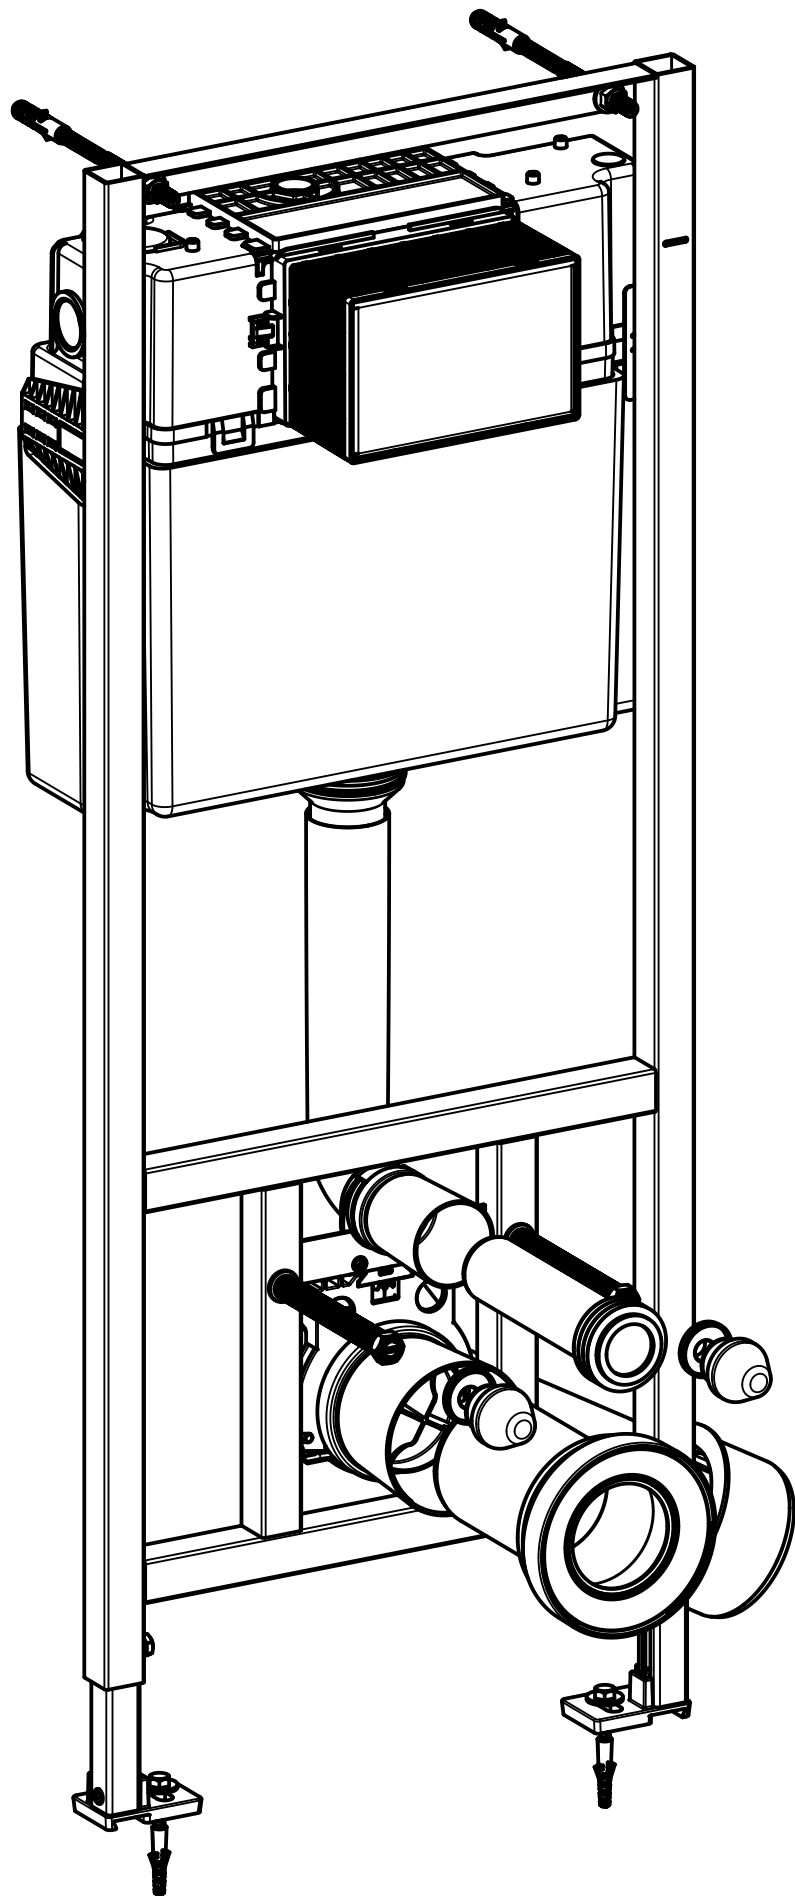

COLOUR

COLOUR DESIGNATION

White Alpin

INSTALLATION SYSTEMS VICONNECT INSTALLATION SYSTEMS

PRODUCT INFORMATION

1. POSITION

Article number	92249061
Article title	Villeroy & Boch ViConnect installation systems Toilet flush plate 200S, Dual flush, Chrome
Product designation	Toilet flush plate
Collection	ViConnect installation systems
PROJECTS	 PLUS
Scope of delivery	1 x flush plate frame, support frame and fastening bolts
Ordering information	Suitable for combination with ViConnect toilet elements and cisterns
Length in mm	10
Width in mm	253
Height in mm	145
Weight in kg	0,39
Suitable for	Dual flush
Material	Plastic
Surface	glossy
Colour name	Chrome
Activation / Flush	front/top operated
EAN number	4051202338220

COLOUR

COLOUR DESIGNATION

Chrome

INSTALLATION SYSTEMS VICONNECT INSTALLATION SYSTEMS

PRODUCT INFORMATION

1. POSITION

Article number	92249068
Article title	Villeroy & Boch ViConnect installation systems Toilet flush plate 200S, Dual flush, White
Product designation	Toilet flush plate
Collection	ViConnect installation systems
PROJECTS	 PLUS
Scope of delivery	1 x flush plate frame, support frame and fastening bolts
Ordering information	Suitable for combination with ViConnect toilet elements and cisterns
Length in mm	10
Width in mm	253
Height in mm	145
Weight in kg	0,37
Suitable for	Dual flush
Material	Plastic
Surface	glossy
Colour name	White
Activation / Flush	front/top operated
EAN number	4051202338213