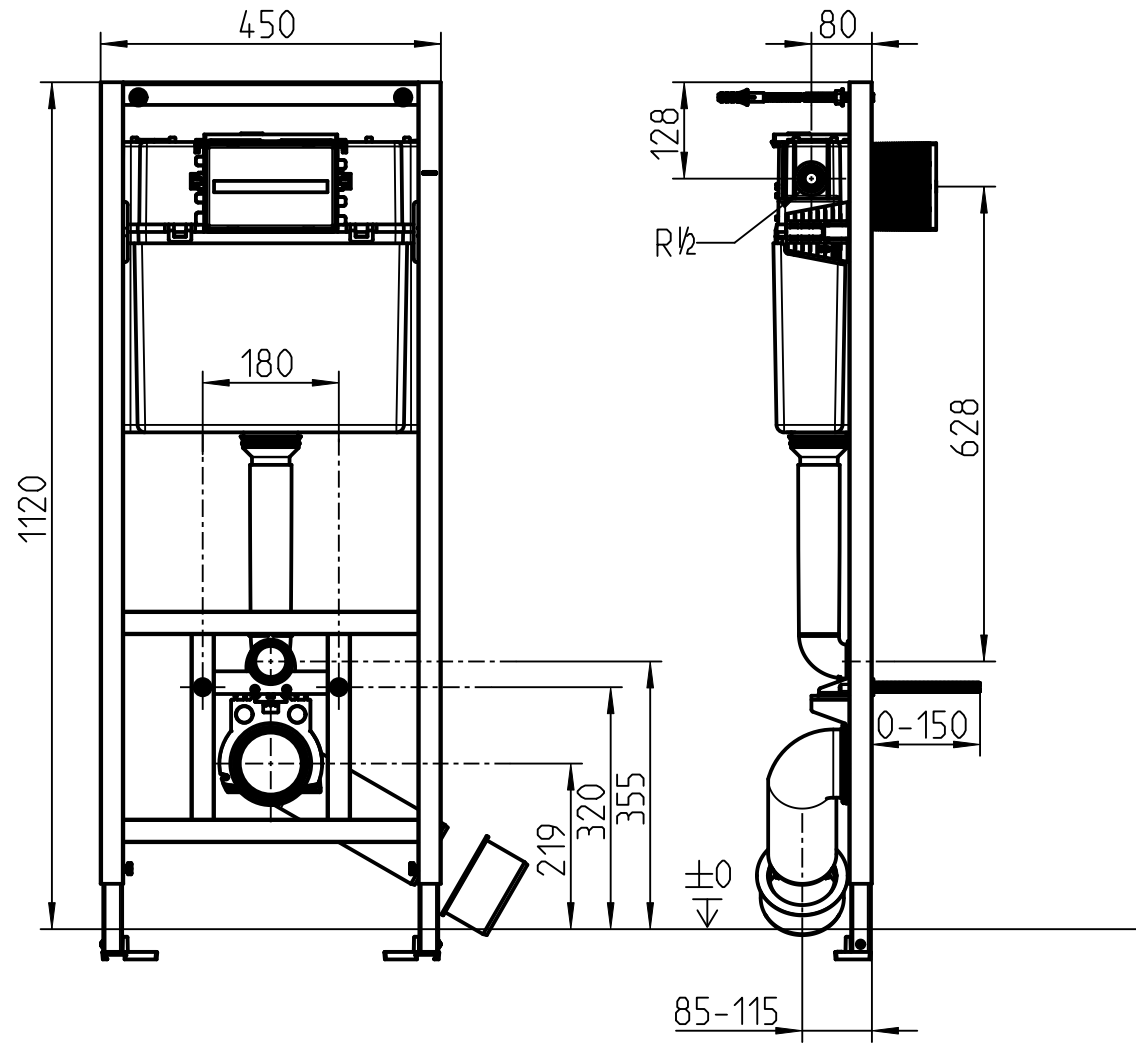

COLOUR

COLOUR DESIGNATION

White Alpin

INSTALLATION SYSTEMS VICONNECT INSTALLATION SYSTEMS

PRODUCT INFORMATION

1. POSITION

Article number	92249061
Article title	Villeroy & Boch ViConnect installation systems Toilet flush plate 200S, Dual flush, Chrome
Product designation	Toilet flush plate
Collection	ViConnect installation systems
PROJECTS	 PLUS
Scope of delivery	1 x flush plate frame, support frame and fastening bolts
Ordering information	Suitable for combination with ViConnect toilet elements and cisterns
Length in mm	10
Width in mm	253
Height in mm	145
Weight in kg	0,39
Suitable for	Dual flush
Material	Plastic
Surface	glossy
Colour name	Chrome
Activation / Flush	front/top operated
EAN number	4051202338220

COLOUR

COLOUR DESIGNATION

Chrome

INSTALLATION SYSTEMS VICONNECT INSTALLATION SYSTEMS

PRODUCT INFORMATION

1. POSITION

Article number	92249068
Article title	Villeroy & Boch ViConnect installation systems Toilet flush plate 200S, Dual flush, White
Product designation	Toilet flush plate
Collection	ViConnect installation systems
PROJECTS	 PLUS
Scope of delivery	1 x flush plate frame, support frame and fastening bolts
Ordering information	Suitable for combination with ViConnect toilet elements and cisterns
Length in mm	10
Width in mm	253
Height in mm	145
Weight in kg	0,37
Suitable for	Dual flush
Material	Plastic
Surface	glossy
Colour name	White
Activation / Flush	front/top operated
EAN number	4051202338213