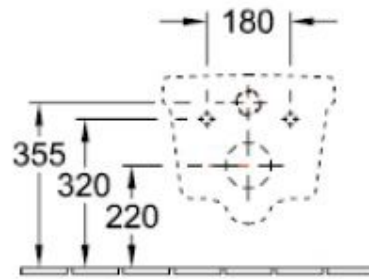

TOILET ARCHITECTURA

PRODUCT INFORMATION

1. POSITION

Article number	5685R001
Article title	Villeroy & Boch Architectura Washdown toilet, rimless, wall-mounted, White Alpin
Product designation	Washdown toilet, rimless
Collection	Architectura
PROJECTS	 PLUS
Assembly / Assembly type	wall-mounted
Assembly instructions	not suitable for installation with flush valves
Scope of delivery	1 x washdown toilet, rimless
Ordering information	Please order toilet seat separately.
Length in mm	530
Width in mm	370
Height in mm	316
Weight in kg	22,25
Suitable for	Concealed cistern
Innovative flushing technology (with TwistFlush)	No
Innovative flushing technology (with TwistFlush[e ³])	No
Flush type	Washdown toilet
Flush volume l	3 / 4,5 l
Outlet / outlet	horizontal outlet
Wall-mounted - floor-standing	wall-mounted
Leed	4
Material	Sanitary ceramics
Surface	glossy
Colour name	White Alpin
EAN number	4051202342401

COLOUR

COLOUR DESIGNATION

White Alpin

TOILET ARCHITECTURA

PRODUCT INFORMATION

1. POSITION

Article number	9M58S101
Article title	Villeroy & Boch Architectura Toilet seat and cover, with automatic lowering mechanism (SoftClosing), with removable seat (QuickRelease), White Alpin
Product designation	Toilet seat and cover
Collection	Architectura
PROJECTS	 PLUS
Scope of delivery	1 x toilet seat and cover
Length in mm	449
Width in mm	381
Height in mm	60
Weight in kg	2,71
Innovative flushing technology (with TwistFlush)	No
Innovative flushing technology (with TwistFlush[e ³])	No
Function	<ul style="list-style-type: none"> • with automatic lowering mechanism (SoftClosing) • with removable seat (QuickRelease)
Material	Duroplast
Surface	glossy
Colour name	White Alpin
EAN number	4051202198145