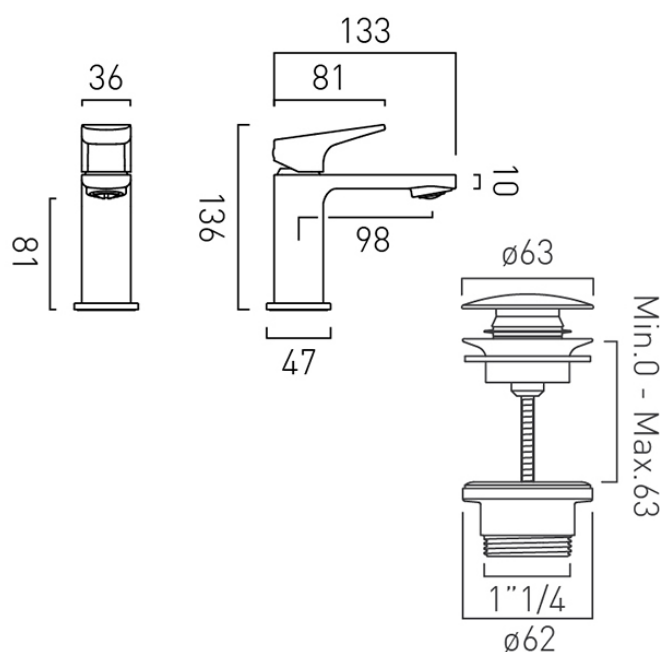

TECHNICAL DRAWING

COLLECTION: CAMEO

PRODUCT CODE: CAM-200M/CC-MW

tel: 01934 744466
email: sales@vado.com
www.vado.com

WHERE INSPIRATION FLOWS
TAPS | SHOWERS | ACCESSORIES