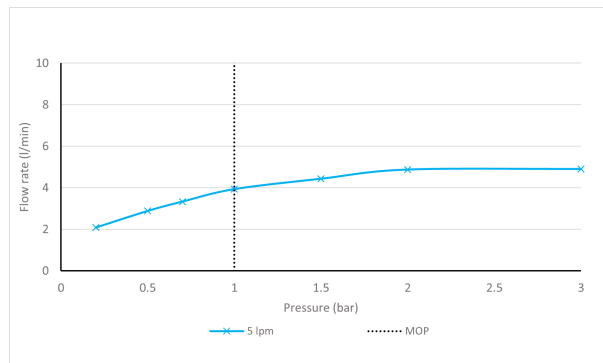

SPECIFICATION SHEET

COLLECTION: CAMEO

PRODUCT CODE: CAM-200M/CC-MW

TAP TYPE

Basin Mixer

COLLECTION NAME

Cameo

FINISH

Matt White

RECOMMENDED FLOW REGULATOR

5 l/min Flow Regulator

MINIMUM OPERATING PRESSURE

1.0 Bar MP

GUARANTEE

10 Year Guarantee

HANDLES