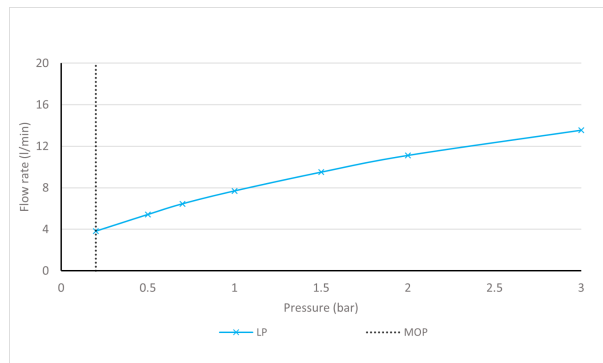

SPECIFICATION SHEET

COLLECTION: CAMEO

PRODUCT CODE: CAM-200M/CC-LP-MW

TAP TYPE

Basin Mixer

COLLECTION NAME

Cameo

FINISH

Matt White

RECOMMENDED FLOW REGULATOR

5 l/min Flow Regulator

MINIMUM OPERATING PRESSURE

0.2 Bar LP

GUARANTEE

10 Year Guarantee

HANDLES

Single Lever

WITH ECOTURN COLD START TECHNOLOGY

No

WITH WATER FLOW STRAIGHTENER

Yes

tel: 01934 744466
email: sales@vado.com
www.vado.com

WHERE INSPIRATION FLOWS
TAPS | SHOWERS | ACCESSORIES