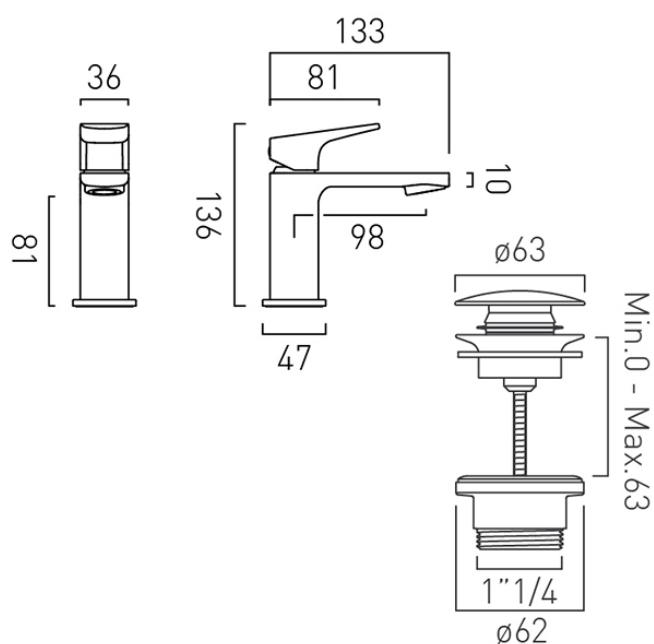

ceramic cartridge C-002-N25

DECK HOLE DRILL DIAMETER

35mm

WASTE

Universal Basin Waste

STYLE

Square

HOLES

1 Hole

MOUNTING

Deck Mounted

PLUMBING SYSTEM SUITABILITY

Gravity System

TECHNICAL DRAWING

COLLECTION: CAMEO

PRODUCT CODE: CAM-200M/CC-LP-MW