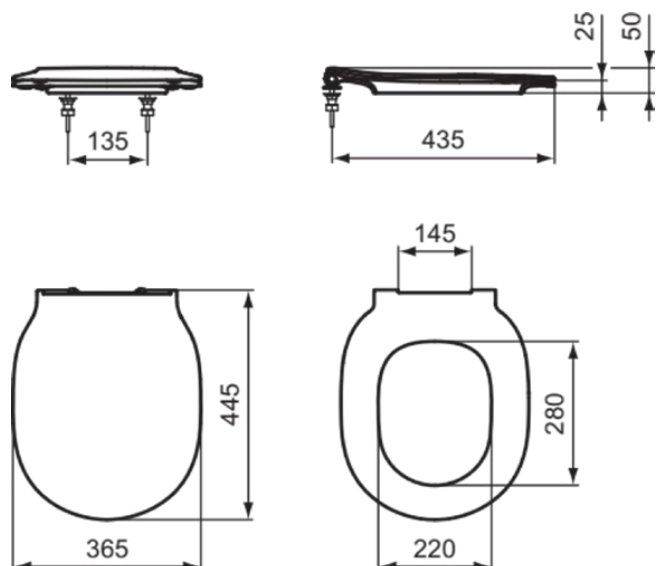

United Kingdom

Ideal Standard (UK) Ltd
The Bathroom Works National Avenue
Kingston Upon Hull
HU5 4HS
☎ +44 (0)-1482 346 461
✉ +44 (0)-1482 445 886
www.idealstandard.co.uk

CONNECT AIR

E081101

CONNECT AIR | Sandwich seat 365x445x40 mm in white glossy finish | Soft close seat

Image & drawing

General information

Sub product type	Sandwich seat
Brand	Ideal Standard
Suite name	CONNECT AIR
Colour code	01
Colour description	White Glossy
Surface finish effect	glossy
Height (mm)	40
Width (mm)	365
Length / Projection (mm)	445
EAN code	5017830515050
Net weight (kg)	2.10