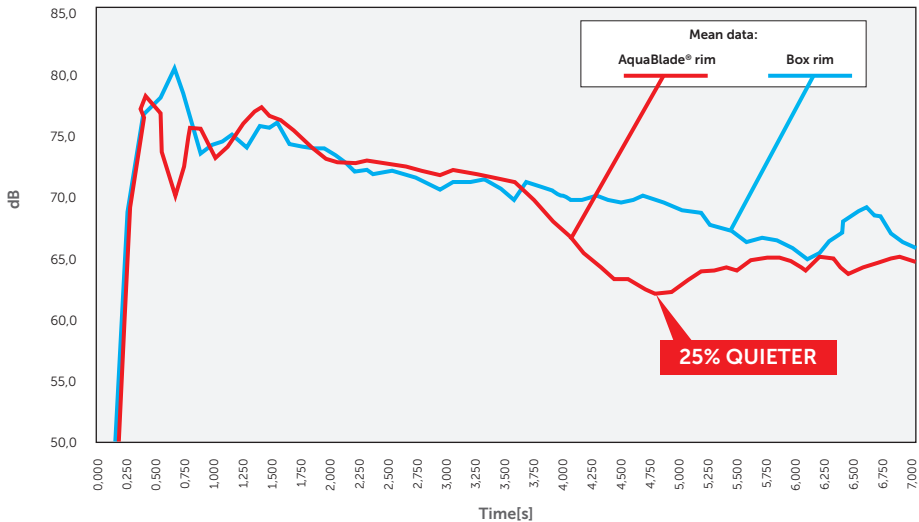

QUIETER

In comparison with many traditional flushes, AquaBlade® is up to 80% quieter. Our scientific comparisons have been made against exact like-for-like toilet bowls, one with the new revolutionary AquaBlade® flush and one with a traditional flush. The results show a 25% reduction in noise.

THE RESULTS
SHOW A 25%
REDUCTION
IN NOISE

dB Chart by Bowl Type

DON'T TAKE OUR WORD FOR IT...

Bernhard Franken of Franken Architects took a closer look and was very impressed by the simple, clean lines and discreet flushing channel.

The practical advantages are evident. The all-round integral channel means that practically the entire bowl is flushed. In addition to the visual aspect, this also considerably reduces the need for cleaning.

The cascading water runs down evenly at a sufficient pressure to wash everything away – quietly and without splashing.

The AquaBlade® channel is a real eye-catcher. It is practically invisible which makes it incredibly elegant and a great advance on its competitors.