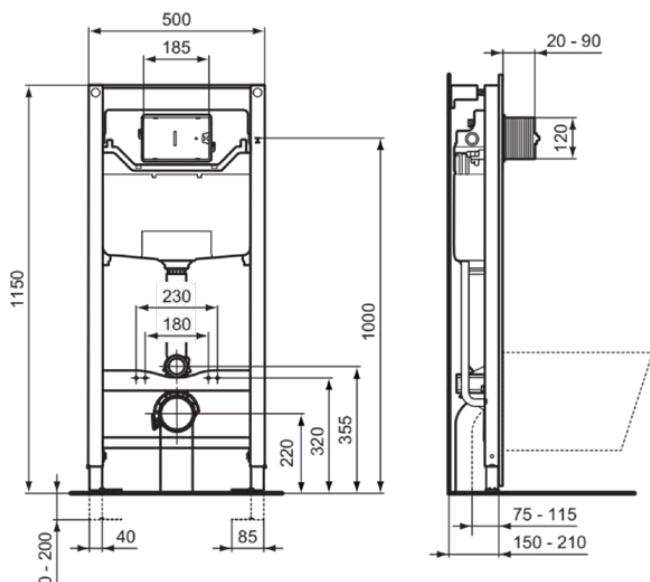

PROSYS | WC frame 500x150x1150 mm in neutral finish | Load tested to 400kg

Image & drawing

General information

| | |
|--------------------------|----------------|
| Sub product type | WC frame |
| Brand | Ideal Standard |
| Suite name | PROSYS |
| Colour code | 67 |
| Colour description | Neutral |
| Surface finish effect | matt |
| Height (mm) | 1150 |
| Width (mm) | 500 |
| Length / Projection (mm) | 150 |
| Fixing method | Fixing bolts |
| EAN code | 3391500580862 |
| Net weight (kg) | 12.20 |

Features

Load tested to 400kg

Downloads

- [BIM-UK](#)
- [Installation Guide](#)

Product standard & certifications

| | |
|----------------------|------------|
| Additional standards | EN 14055 |
| DoP classification | CL2-NL/NPD |

Product specifications

| | |
|---------------------------------------|-----------|
| Water saving | No |
| Material of waste set | Plastic |
| Legs adjustable | Yes |
| Amount of water connection positions | 2 |
| Flushing options | 2 volumes |
| Adjustable flush volume | Yes |
| Adjustable toilet height | No |
| Freestanding | No |
| With bracket for high wall mounting | Yes |
| Load capacity (kg) | 400 |
| Smart Flush compatible | Yes |
| Material of concealed cistern | Plastic |
| Easy Fix technology | Yes |
| Tool-free service | Yes |
| Smart Valve technology | No |
| Silent filling process | No |
| With power supply unit | No |
| Frame material | Steel |
| With anti-condensation insulation set | Yes |
| Location of flush plate | Front |