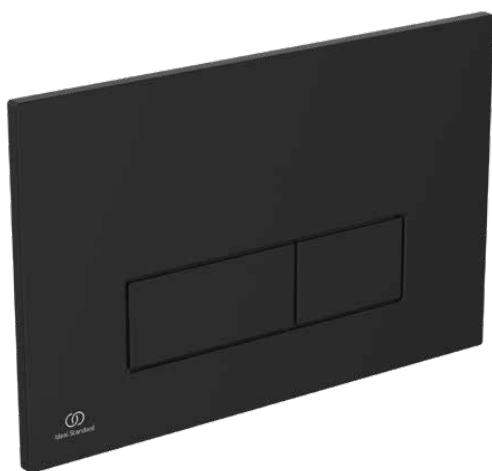

OLEAS | Mechanic control plate 234x8.5x154 mm in matt black finish

Image & drawing

General information

Sub product type	Mechanic control plate
Brand	Ideal Standard
Suite name	OLEAS
Designer	Studio Levien
Colour code	A6
Colour description	Matt Black
Surface finish effect	matt
Height (mm)	154
Width (mm)	234
Length / Projection (mm)	8.5
Fixing method	Fixing bolts
EAN code	3391500580312
Net weight (kg)	0.36