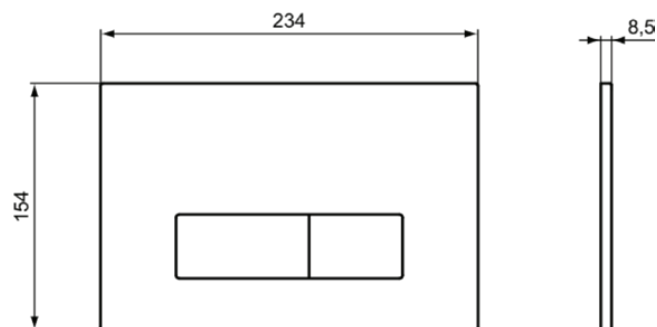

OLEAS | Mechanic control plate 234x8.5x154 mm in matt black finish

Image & drawing

General information

Sub product type	Mechanic control plate
Brand	Ideal Standard
Suite name	OLEAS
Designer	Studio Levien
Colour code	A6
Colour description	Matt Black
Surface finish effect	matt
Height (mm)	154
Width (mm)	234
Length / Projection (mm)	8.5
Fixing method	Fixing bolts
EAN code	3391500580312
Net weight (kg)	0.36