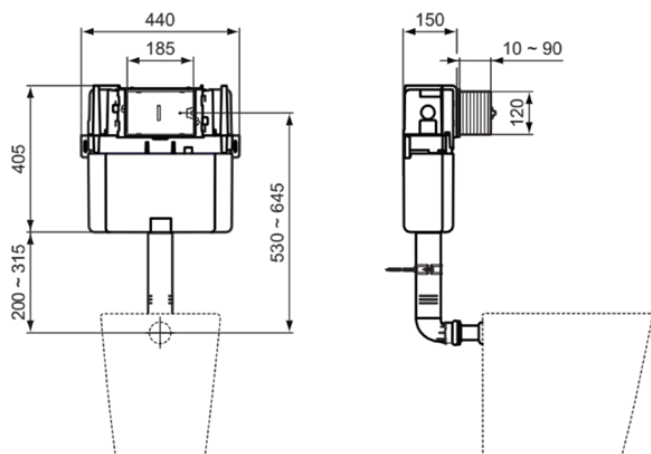

PROSYS

R014267

PROSYS | Concealed cistern 440x150x405 mm in neutral finish

Image & drawing

General information

Sub product type	Concealed cistern
Brand	Ideal Standard
Suite name	PROSYS
Colour code	67
Colour description	Neutral
Surface finish effect	matt
Height (mm)	405
Width (mm)	440
Length / Projection (mm)	150
Fixing method	Hanger
EAN code	3391500580749
Net weight (kg)	2.92

Downloads

- [BIM-UK](#)
- [Spare Parts List](#)
- [Installation Guide](#)

Product standard & certifications

Additional standards	EN 14055
DoP classification	CL2-NL/NPD

Product specifications

Water saving	No
Amount of water connection positions	3
Flushing options	2 volumes
Adjustable flush volume	Yes
Adjustable toilet height	No
Freestanding	No
Smart Flush compatible	Yes
Material of concealed cistern	Plastic
Easy Fix technology	No
Tool-free service	Yes
Smart Valve technology	No
Silent filling process	No
With power supply unit	No
With anti-condensation insulation set	Yes
Location of flush plate	Front / Top
Pre-set flush volume (l)	6
PVD technology	No
With waste bend	No
With angle valve	Yes
IdealPlus technology	No
Adjustable leg brakes	No