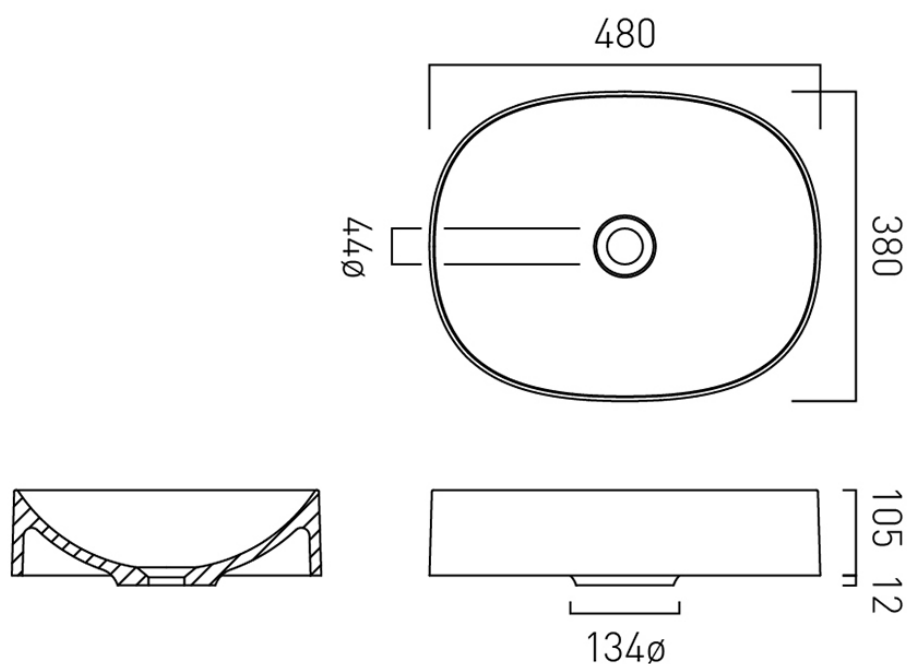

TECHNICAL DRAWING

COLLECTION: CAMEO
PRODUCT CODE: CAM-BMOV-AW

tel: 01934 744466
email: sales@vado.com
www.vado.com

WHERE INSPIRATION FLOWS
TAPS | SHOWERS | ACCESSORIES