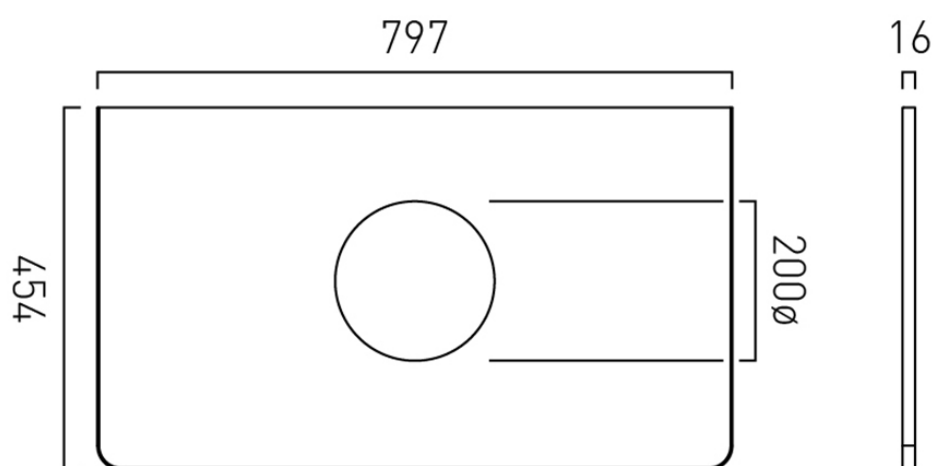

TECHNICAL DRAWING

COLLECTION: CAMEO
PRODUCT CODE: CAM-WT8-AW