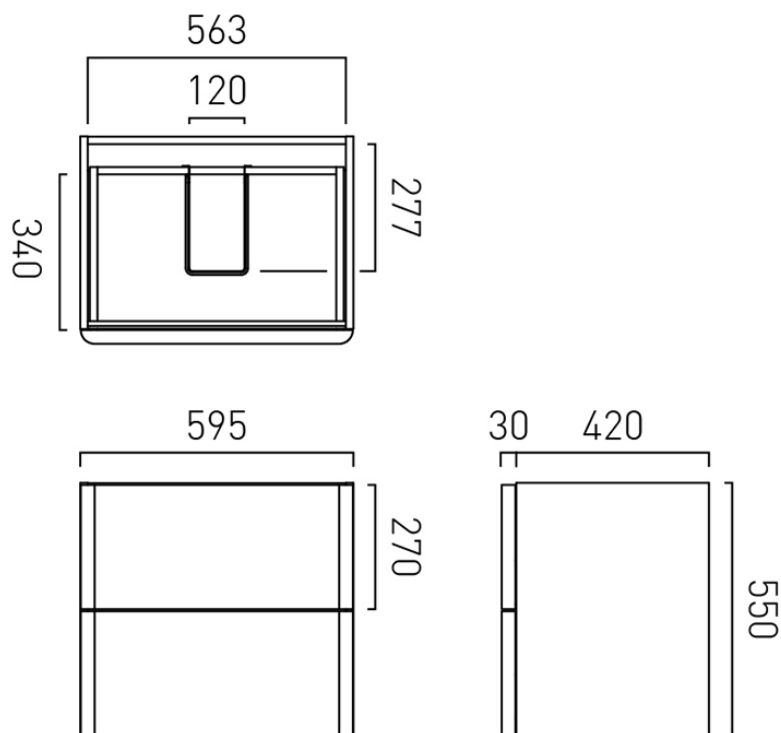

FIXING LOCATION

100mm from top of the unit Height adjustable wall brackets

SPACE SAVING SOLUTION

Bottle trap cutout in top drawer

TECHNICAL DRAWING

COLLECTION: CAMEO
PRODUCT CODE: CAM-F600-AW

SPECIFICATION SHEET

Worktop

WORKTOP SIZE

600mm

tel: 01934 744466
email: sales@vado.com
www.vado.com

WHERE INSPIRATION FLOWS
TAPS | SHOWERS | ACCESSORIES

SPECIFICATION SHEET

COLLECTION: CAMEO

PRODUCT CODE: CAM-WT6-GW

BASIN TYPE

Round Countertop

SIZE

400mm

BASIN MATERIAL

Ceramic

HOLES

1 Hole