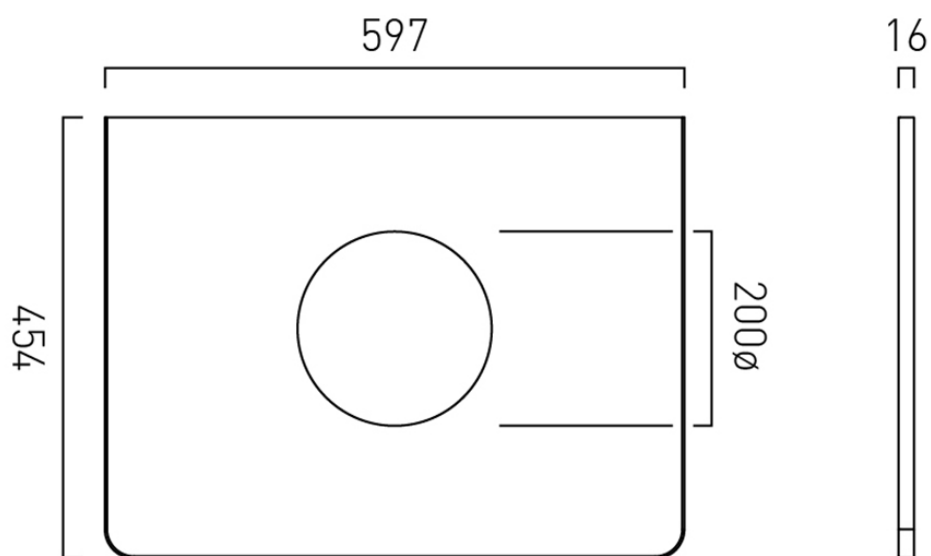

TECHNICAL DRAWING

COLLECTION: CAMEO
PRODUCT CODE: CAM-WT6-GW