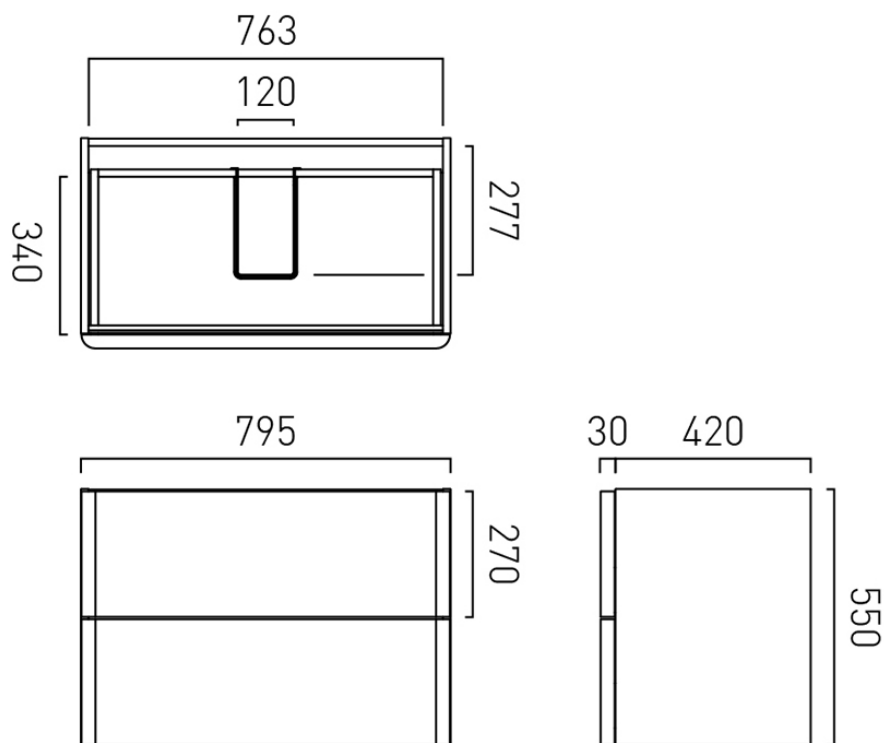

FURNITURE TYPE

Vanity Unit

SIZE

800mm

MOUNTING

Wall Mounted

DRAWERS

2 Drawers

COLLECTION: CAMEO
PRODUCT CODE: CAM-F800-CB

SPACE SAVING SOLUTION

Bottle trap cut out in top drawer

NOTES

Height adjustable wall brackets

TECHNICAL DRAWING

COLLECTION: CAMEO
PRODUCT CODE: CAM-F800-CB

tel: 01934 744466
email: sales@vado.com
www.vado.com