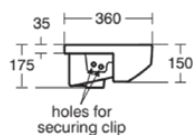

I.LIFE S

T519501

I.LIFE S | Semi-countertop basin 500x360x175 mm in white glossy finish, with overflow

Image & drawing

General information

Sub product type	Semi-countertop basin
Brand	Ideal Standard
Suite name	I.LIFE S
Designer	Palomba Serafini Associati
Colour code	01
Colour description	White Glossy
Surface finish effect	glossy
Height (mm)	175
Width (mm)	500
Length / Projection (mm)	360
EAN code	5017830557043
Net weight (kg)	10.64

Downloads

- BIM-UK

Product standard & certifications

Additional standards	EN 14688

Product specifications

Support plateau	None
Type of overflow	Round
Disabled model	No
Amount of washbasins	1
With back wall	No
With overflow	Yes
Overflow visible	Yes
Amount of tap holes for each washbasin	1
With drain plug	No
With siphon	No
Material	Ceramic
Material quality	Finfireclay
Corner model	No
Tap hole position	Right
PVD technology	No
IdealPlus technology	No