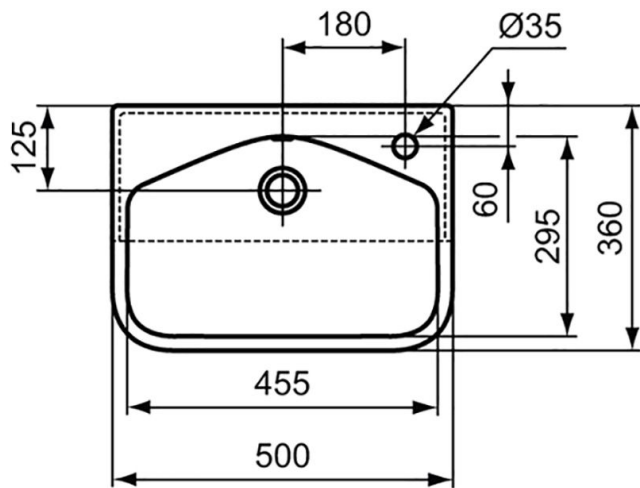

United Kingdom

Ideal Standard (UK) Ltd
The Bathroom Works National Avenue
Kingston Upon Hull
HU5 4HS
☎ +44 (0)-1482 346 461
✉ +44 (0)-1482 445 886
www.idealstandard.co.uk

IDEAL STANDARD I.LIFE

T5325XG

Ideal Standard i.life | Door handle 267x20x9 mm in matt black finish

Image & drawing

General information

Sub product type	Door handle
Brand	Ideal Standard
Suite name	Ideal Standard i.life
Colour code	XG
Colour description	Matt Black
Surface finish effect	matt
Height (mm)	9
Width (mm)	267
Length / Projection (mm)	20
Fixing method	Fixing set
EAN code	8014140501879
Net weight (kg)	0.40