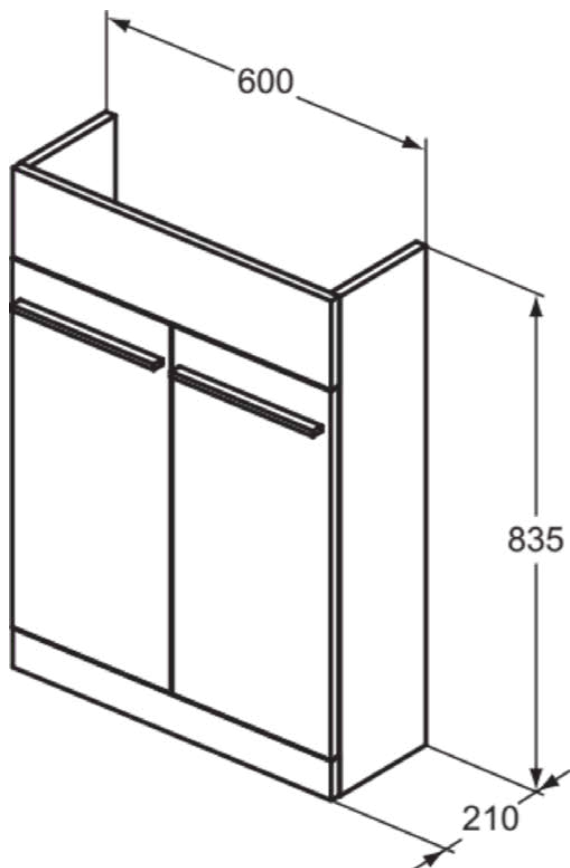

I.LIFE S | Basin unit 600x210x835 mm in quartz grey finish, 2 doors | Space saving

Image & drawing

General information

Sub product type	Basin unit
Brand	Ideal Standard
Suite name	I.LIFE S
Designer	Palomba Serafini Associati
Colour code	NG
Colour description	Quartz Grey
Surface finish effect	matt
Height (mm)	835
Width (mm)	600
Length / Projection (mm)	210
Fixing method	Fixing set
EAN code	8014140495581
Net weight (kg)	14.54

Features

Space saving

Downloads

- [BIM-UK](#)
- [Installation Guide](#)
- [Spare Parts List](#)

Product specifications

With worktop	No
Amount of doors (total)	2
Amount of doors, left-opening	1
Amount of doors, right-opening	1
Reversible door	No
Amount of tumble doors	0
Amount of sliding doors	0
Amount of rolling doors	0
Amount of drawers (total)	0
Amount of external drawers	0
Amount of internal drawers	0
Opening mechanism	Pull-to-open
Closing mechanism	Soft-closing
Amount of open compartments	0
Amount of shelves	1
Material quality of structure / body	MFC (Class E1)/MDF
PVD technology	No
IdealPlus technology	No