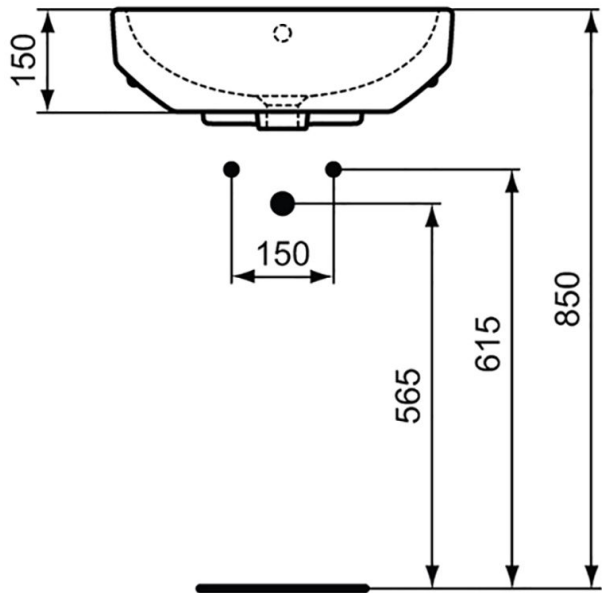

United Kingdom

Ideal Standard (UK) Ltd
The Bathroom Works National Avenue
Kingston Upon Hull
HU5 4HS
☎ +44 (0)-1482 346 461
✉ +44 (0)-1482 445 886
www.idealstandard.co.uk

IDEAL STANDARD I.LIFE

T5325XG

Ideal Standard i.life | Door handle 267x20x9 mm in matt black finish

Image & drawing

General information

Sub product type	Door handle
Brand	Ideal Standard
Suite name	Ideal Standard i.life
Colour code	XG
Colour description	Matt Black
Surface finish effect	matt
Height (mm)	9
Width (mm)	267
Length / Projection (mm)	20
Fixing method	Fixing set
EAN code	8014140501879
Net weight (kg)	0.40