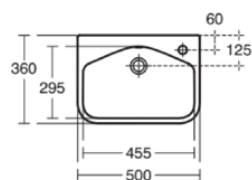

I.LIFE S

T519501

I.LIFE S | Semi-countertop basin 500x360x175 mm in white glossy finish, with overflow

Image & drawing

General information

Sub product type	Semi-countertop basin
Brand	Ideal Standard
Suite name	I.LIFE S
Designer	Palomba Serafini Associati
Colour code	01
Colour description	White Glossy
Surface finish effect	glossy
Height (mm)	175
Width (mm)	500
Length / Projection (mm)	360
EAN code	5017830557043
Net weight (kg)	10.64

Downloads

- BIM-UK

Product standard & certifications

Additional standards	EN 14688

Product specifications

Support plateau	None
Type of overflow	Round
Disabled model	No
Amount of washbasins	1
With back wall	No
With overflow	Yes
Overflow visible	Yes
Amount of tap holes for each washbasin	1
With drain plug	No
With siphon	No
Material	Ceramic
Material quality	Finfireclay
Corner model	No
Tap hole position	Right
PVD technology	No
IdealPlus technology	No