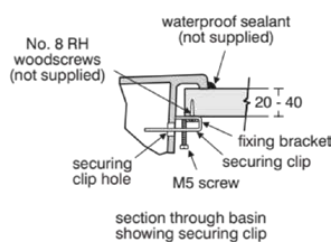

I.LIFE S

T519501

I.LIFE S | Semi-countertop basin 500x360x175 mm in white glossy finish, with overflow

Image & drawing

General information

Sub product type	Semi-countertop basin
Brand	Ideal Standard
Suite name	I.LIFE S
Designer	Palomba Serafini Associati
Colour code	01
Colour description	White Glossy
Surface finish effect	glossy
Height (mm)	175
Width (mm)	500
Length / Projection (mm)	360
EAN code	5017830557043
Net weight (kg)	10.64

Downloads

- BIM-UK

Product standard & certifications

Additional standards	EN 14688

Product specifications

Support plateau	None
Type of overflow	Round
Disabled model	No
Amount of washbasins	1
With back wall	No
With overflow	Yes
Overflow visible	Yes
Amount of tap holes for each washbasin	1
With drain plug	No
With siphon	No
Material	Ceramic
Material quality	Finfireclay
Corner model	No
Tap hole position	Right
PVD technology	No
IdealPlus technology	No