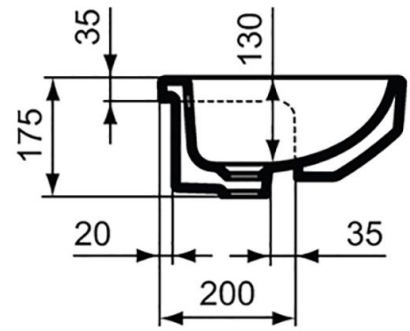

United Kingdom

Ideal Standard (UK) Ltd
The Bathroom Works National Avenue
Kingston Upon Hull
HU5 4HS
☎ +44 (0)-1482 346 461
✉ +44 (0)-1482 445 886
www.idealstandard.co.uk

IDEAL STANDARD I.LIFE

T5325XG

Ideal Standard i.life | Door handle 267x20x9 mm in matt black finish

Image & drawing

General information

Sub product type	Door handle
Brand	Ideal Standard
Suite name	Ideal Standard i.life
Colour code	XG
Colour description	Matt Black
Surface finish effect	matt
Height (mm)	9
Width (mm)	267
Length / Projection (mm)	20
Fixing method	Fixing set
EAN code	8014140501879
Net weight (kg)	0.40