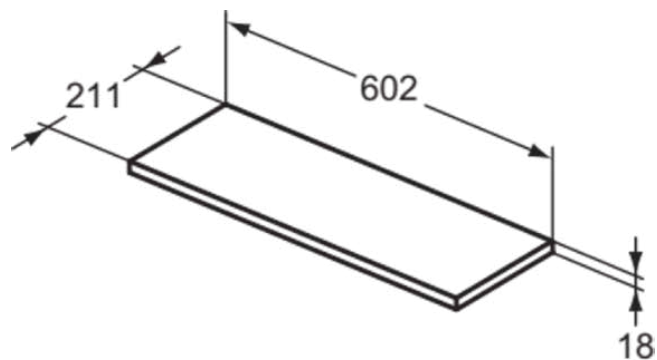

United Kingdom

Ideal Standard (UK) Ltd
The Bathroom Works National Avenue
Kingston Upon Hull
HU5 4HS
☎ +44 (0)-1482 346 461
✉ +44 (0)-1482 445 886
www.idealstandard.co.uk

I.LIFE S

T5300NG

I.LIFE S | Worktop 602x211x18 mm in quartz grey finish

Image & drawing

General information

Sub product type	Worktop
Brand	Ideal Standard
Suite name	I.LIFE S
Designer	Palomba Serafini Associati
Colour code	NG
Colour description	Quartz Grey
Surface finish effect	matt
Height (mm)	18
Width (mm)	602
Length / Projection (mm)	211
EAN code	8014140495680
Net weight (kg)	1.53