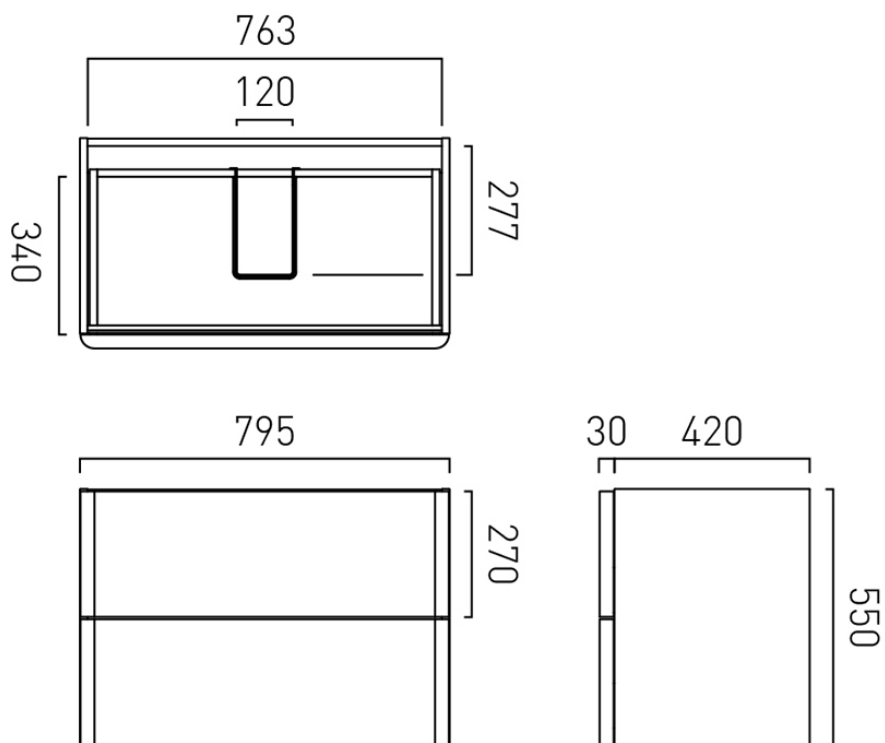

TECHNICAL DRAWING

COLLECTION: CAMEO
PRODUCT CODE: CAM-F800-NO