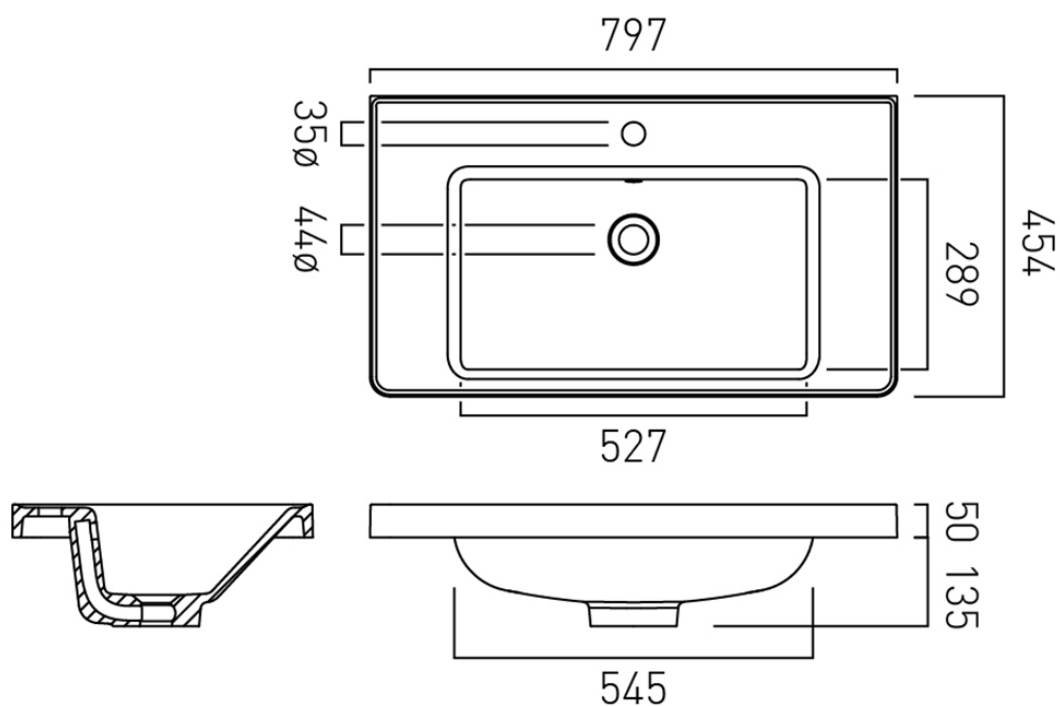

TECHNICAL DRAWING

COLLECTION: CAMEO
PRODUCT CODE: CAM-BM8-AW

tel: 01934 744466
email: sales@vado.com
www.vado.com

WHERE INSPIRATION FLOWS
TAPS | SHOWERS | ACCESSORIES