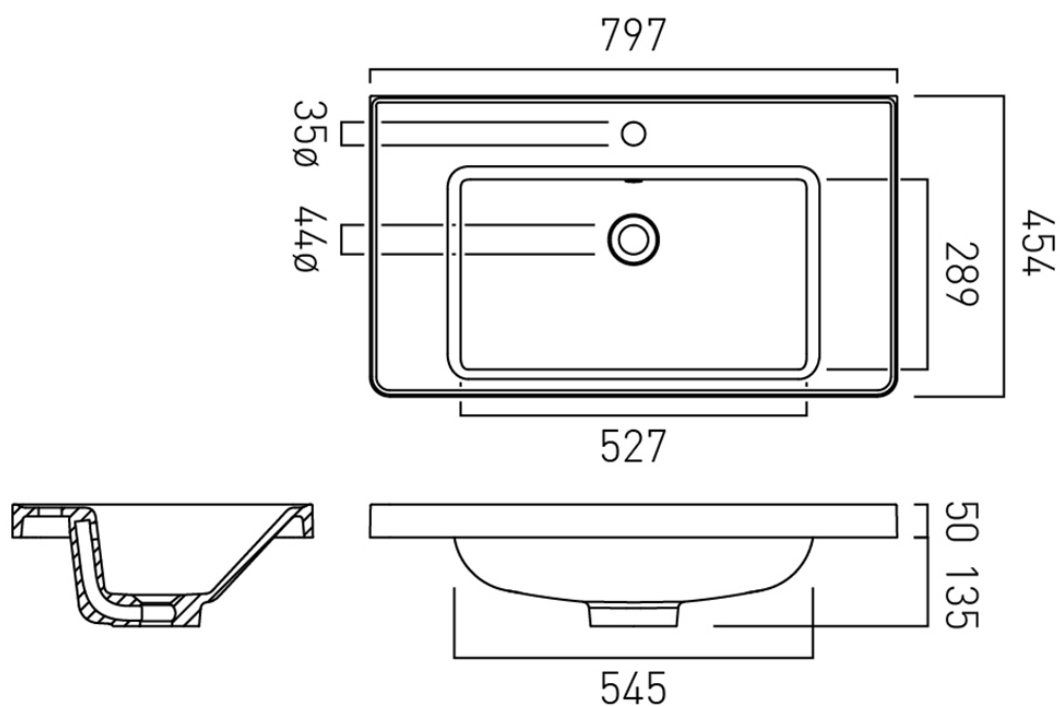

TECHNICAL DRAWING

COLLECTION: CAMEO
PRODUCT CODE: CAM-BM8-CB

tel: 01934 744466
email: sales@vado.com
www.vado.com

WHERE INSPIRATION FLOWS
TAPS | SHOWERS | ACCESSORIES