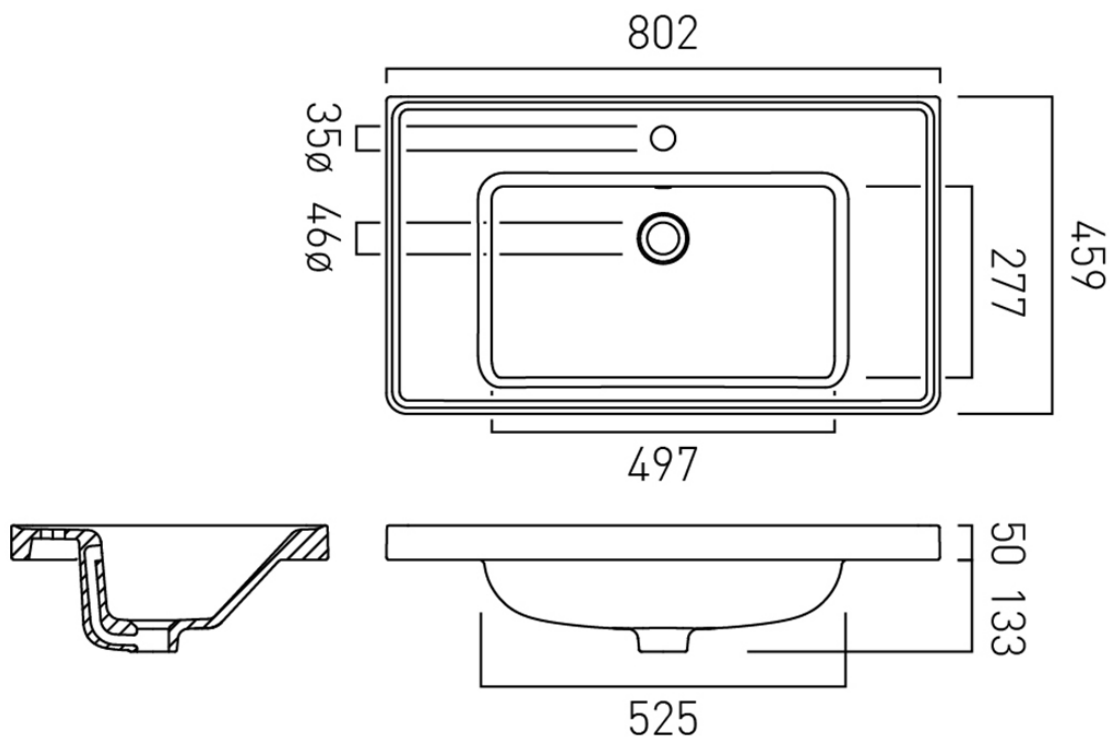

TECHNICAL DRAWING

COLLECTION: CAMEO
PRODUCT CODE: CAM-BC8-GW