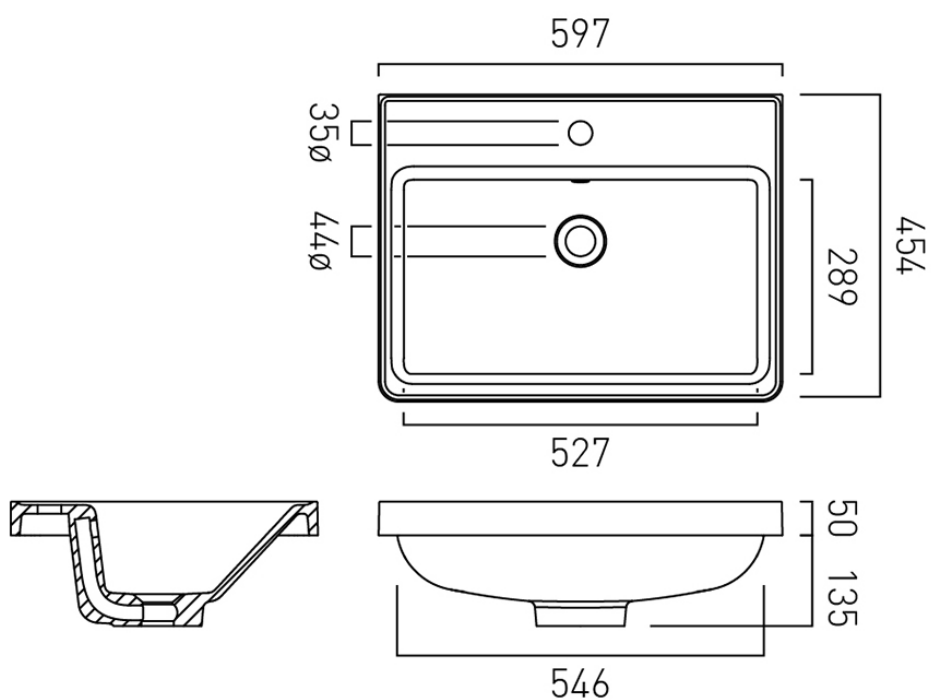

TECHNICAL DRAWING

COLLECTION: CAMEO
PRODUCT CODE: CAM-BM6-PC

tel: 01934 744466
email: sales@vado.com
www.vado.com

WHERE INSPIRATION FLOWS
TAPS | SHOWERS | ACCESSORIES