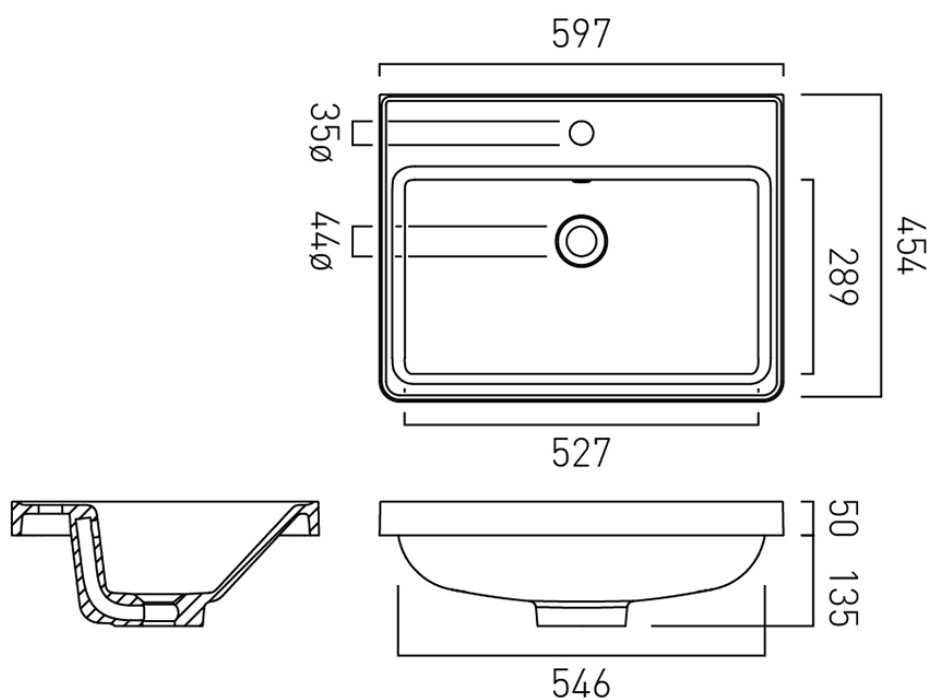

TECHNICAL DRAWING

COLLECTION: CAMEO
PRODUCT CODE: CAM-BC6-GW

tel: 01934 744466
email: sales@vado.com
www.vado.com

WHERE INSPIRATION FLOWS
TAPS | SHOWERS | ACCESSORIES