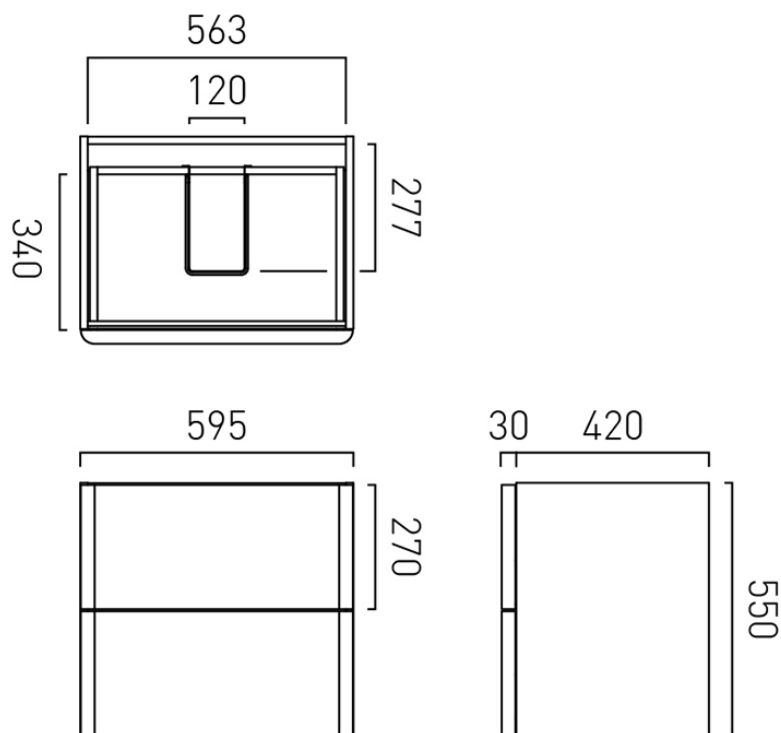

TECHNICAL DRAWING

COLLECTION: CAMEO
PRODUCT CODE: CAM-F600-AW