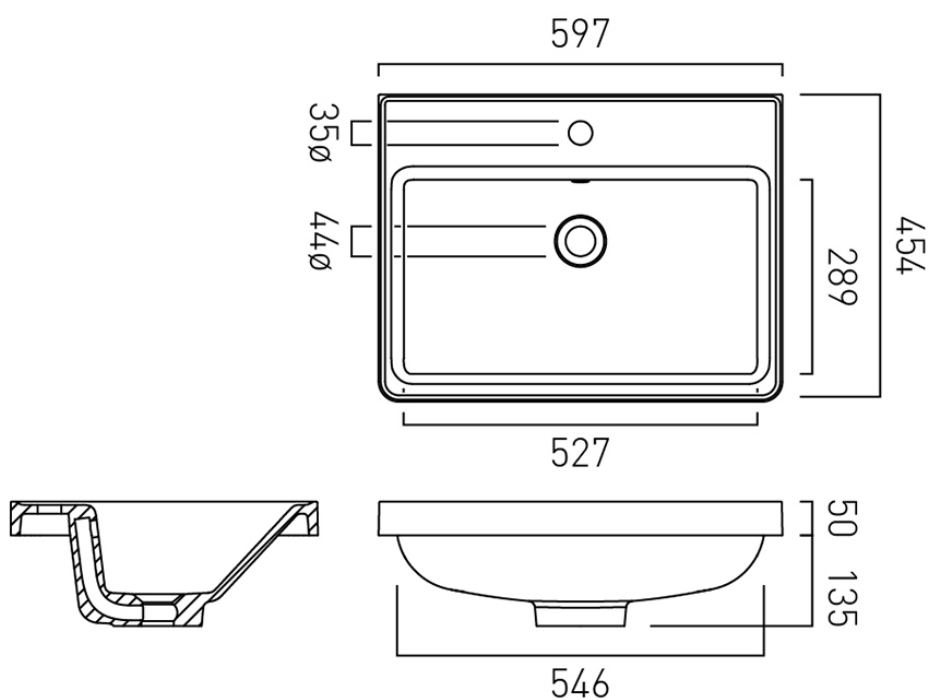

TECHNICAL DRAWING

COLLECTION: CAMEO
PRODUCT CODE: CAM-BM6-AW

tel: 01934 744466
email: sales@vado.com
www.vado.com

WHERE INSPIRATION FLOWS
TAPS | SHOWERS | ACCESSORIES