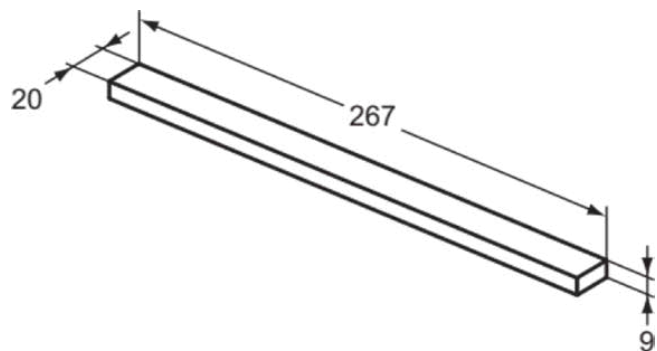

United Kingdom

Ideal Standard (UK) Ltd
The Bathroom Works National Avenue
Kingston Upon Hull
HU5 4HS
☎ +44 (0)-1482 346 461
✉ +44 (0)-1482 445 886
www.idealstandard.co.uk

IDEAL STANDARD I.LIFE

T5325XG

Ideal Standard i.life | Door handle 267x20x9 mm in matt black finish

Image & drawing

General information

Sub product type	Door handle
Brand	Ideal Standard
Suite name	Ideal Standard i.life
Colour code	XG
Colour description	Matt Black
Surface finish effect	matt
Height (mm)	9
Width (mm)	267
Length / Projection (mm)	20
Fixing method	Fixing set
EAN code	8014140501879
Net weight (kg)	0.40