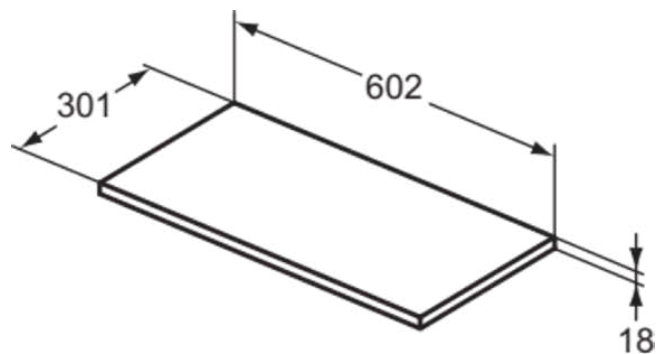

IDEAL STANDARD I.LIFE A

T5262DU

Ideal Standard i.life A | Basin unit 600x300x835 mm in matt white finish, 2 doors | Space saving

Image & drawing

General information

Sub product type	Basin unit
Brand	Ideal Standard
Suite name	Ideal Standard i.life A
Designer	Palomba Serafini Associati
Colour code	DU
Colour description	Matt White
Surface finish effect	matt
Height (mm)	835
Width (mm)	600
Length / Projection (mm)	300
Fixing method	Fixing set
EAN code	8014140502128
Net weight (kg)	15.39

United Kingdom

Ideal Standard (UK) Ltd
The Bathroom Works National Avenue
Kingston Upon Hull
HU5 4HS
☎ +44 (0)-1482 346 461
✉ +44 (0)-1482 445 886
www.idealstandard.co.uk

IDEAL STANDARD I.LIFE A

T5264DU

Ideal Standard i.life A | Worktop 602x301x18 mm in matt white finish

Image & drawing

General information

Sub product type	Worktop
Brand	Ideal Standard
Suite name	Ideal Standard i.life A
Designer	Palomba Serafini Associati
Colour code	DU
Colour description	Matt White
Surface finish effect	matt
Height (mm)	18
Width (mm)	602
Length / Projection (mm)	301
EAN code	8014140502180
Net weight (kg)	2.19