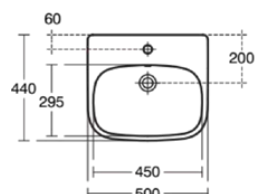

IDEAL STANDARD I.LIFE A

T5262DU

Ideal Standard i.life A | Basin unit 600x300x835 mm in matt white finish, 2 doors | Space saving

Image & drawing

General information

Sub product type	Basin unit
Brand	Ideal Standard
Suite name	Ideal Standard i.life A
Designer	Palomba Serafini Associati
Colour code	DU
Colour description	Matt White
Surface finish effect	matt
Height (mm)	835
Width (mm)	600
Length / Projection (mm)	300
Fixing method	Fixing set
EAN code	8014140502128
Net weight (kg)	15.39

United Kingdom

Ideal Standard (UK) Ltd
The Bathroom Works National Avenue
Kingston Upon Hull
HU5 4HS
☎ +44 (0)-1482 346 461
✉ +44 (0)-1482 445 886
www.idealstandard.co.uk

IDEAL STANDARD I.LIFE A

E246701

Ideal Standard i.life A | Semi-countertop basin 500x440x170 mm in white glossy finish, with overflow

Image & drawing

General information

Sub product type	Semi-countertop basin
Brand	Ideal Standard
Suite name	Ideal Standard i.life A
Designer	Palomba Serafini Associati
Colour code	01
Colour description	White Glossy
Surface finish effect	glossy
Height (mm)	170
Width (mm)	500
Length / Projection (mm)	440
Fixing method	Fixing set
EAN code	5017830554356
Net weight (kg)	11.82