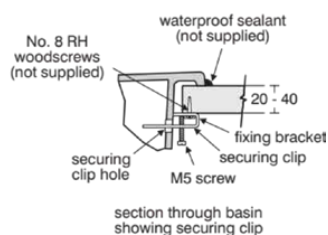

IDEAL STANDARD I.LIFE A

E246701

Ideal Standard i.life A | Semi-countertop basin 500x440x170 mm in white glossy finish, with overflow

Image & drawing

General information

Sub product type	Semi-countertop basin
Brand	Ideal Standard
Suite name	Ideal Standard i.life A
Designer	Palomba Serafini Associati
Colour code	01
Colour description	White Glossy
Surface finish effect	glossy
Height (mm)	170
Width (mm)	500
Length / Projection (mm)	440
Fixing method	Fixing set
EAN code	5017830554356
Net weight (kg)	11.82

Downloads

- [BIM-UK](#)
- [Spare Parts List](#)

Product standard & certifications

Additional standards	EN 14688
DoP classification	CL25

Product specifications

Support plateau	Backside
Type of overflow	Round
Disabled model	No
Amount of washbasins	1
With back wall	No
With overflow	Yes
Overflow visible	Yes
Amount of tap holes for each washbasin	1
Grinded bottom side	No
With drain plug	No
With siphon	No
Material	Ceramic
Material quality	Vitreous china
Tap hole position	Centre
PVD technology	No
IdealPlus technology	No