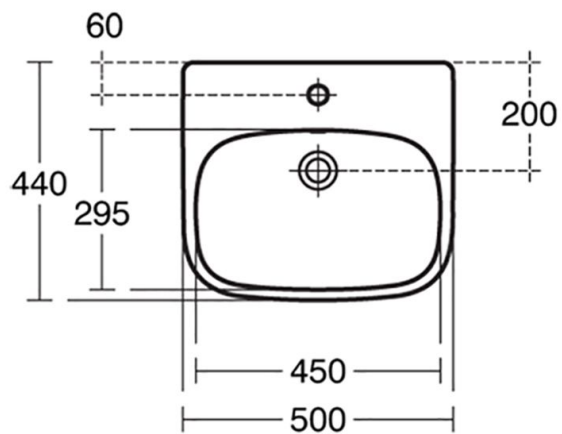

United Kingdom

Ideal Standard (UK) Ltd
The Bathroom Works National Avenue
Kingston Upon Hull
HU5 4HS
☎ +44 (0)-1482 346 461
✉ +44 (0)-1482 445 886
www.idealstandard.co.uk

IDEAL STANDARD I.LIFE

T5325XG

Ideal Standard i.life | Door handle 267x20x9 mm in matt black finish

Image & drawing

General information

Sub product type	Door handle
Brand	Ideal Standard
Suite name	Ideal Standard i.life
Colour code	XG
Colour description	Matt Black
Surface finish effect	matt
Height (mm)	9
Width (mm)	267
Length / Projection (mm)	20
Fixing method	Fixing set
EAN code	8014140501879
Net weight (kg)	0.40