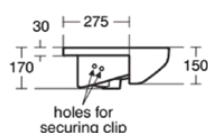

Image & drawing

General information

Sub product type	Semi-countertop basin
Brand	Ideal Standard
Suite name	Ideal Standard i.life A
Designer	Palomba Serafini Associati
Colour code	01
Colour description	White Glossy
Surface finish effect	glossy
Height (mm)	170
Width (mm)	500
Length / Projection (mm)	440
Fixing method	Fixing set
EAN code	5017830554356
Net weight (kg)	11.82