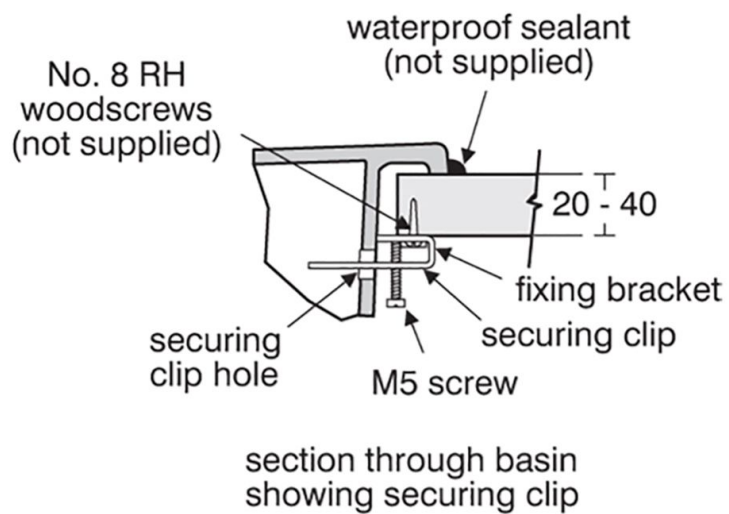

United Kingdom

Ideal Standard (UK) Ltd
The Bathroom Works National Avenue
Kingston Upon Hull
HU5 4HS
☎ +44 (0)-1482 346 461
✉ +44 (0)-1482 445 886
www.idealstandard.co.uk

IDEAL STANDARD I.LIFE

T5325XG

Ideal Standard i.life | Door handle 267x20x9 mm in matt black finish