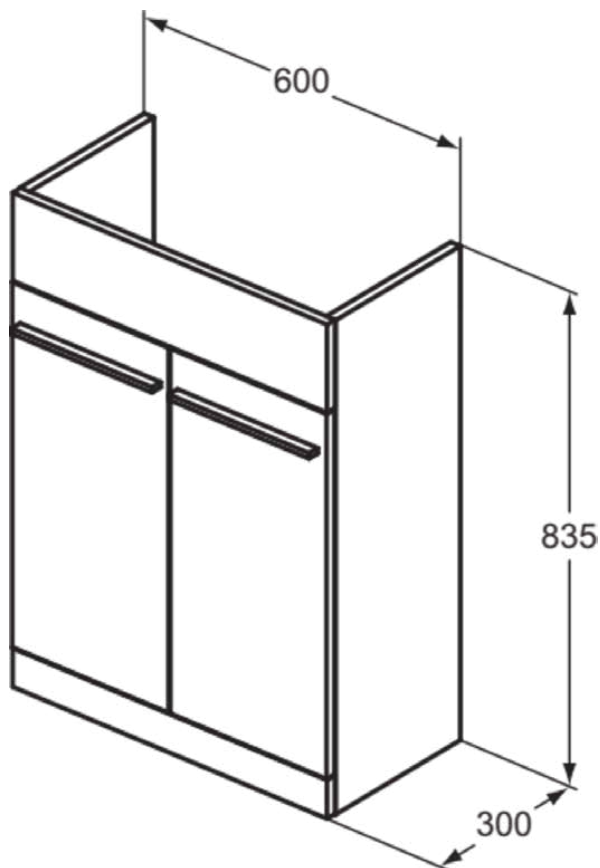

IDEAL STANDARD I.LIFE A

T5262DU

Ideal Standard i.life A | Basin unit 600x300x835 mm in matt white finish, 2 doors | Space saving

Image & drawing

General information

Sub product type	Basin unit
Brand	Ideal Standard
Suite name	Ideal Standard i.life A
Designer	Palomba Serafini Associati
Colour code	DU
Colour description	Matt White
Surface finish effect	matt
Height (mm)	835
Width (mm)	600
Length / Projection (mm)	300
Fixing method	Fixing set
EAN code	8014140502128
Net weight (kg)	15.39

Features

Space saving

Downloads

- [BIM-UK](#)
- [Installation Guide](#)
- [Spare Parts List](#)

Product specifications

With worktop	No
Amount of doors (total)	2
Amount of doors, left-opening	1
Amount of doors, right-opening	1
Reversible door	No
Amount of tumble doors	0
Amount of sliding doors	0
Amount of rolling doors	0
Amount of drawers (total)	0
Amount of external drawers	0
Amount of internal drawers	0
Opening mechanism	Pull-to-open
Closing mechanism	Soft-closing
Amount of open compartments	0
Amount of shelves	1
With socket outlet	No
With interior lighting	No
Material quality of structure / body	MFC (Class E1)/MDF
Space-saving model	Yes
PVD technology	No
IdealPlus technology	No