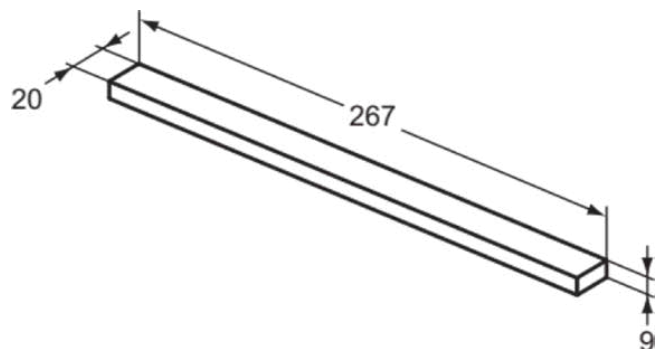

United Kingdom

Ideal Standard (UK) Ltd
The Bathroom Works National Avenue
Kingston Upon Hull
HU5 4HS
☎ +44 (0)-1482 346 461
✉ +44 (0)-1482 445 886
www.idealstandard.co.uk

IDEAL STANDARD I.LIFE

T5325YE

Ideal Standard i.life | Door handle 267x20x9 mm in brushed chrome finish

Image & drawing

General information

Sub product type	Door handle
Brand	Ideal Standard
Suite name	Ideal Standard i.life
Colour code	YE
Colour description	Brushed Chrome
Surface finish effect	satin
Height (mm)	9
Width (mm)	267
Length / Projection (mm)	20
Fixing method	Fixing set
EAN code	8014140501886
Net weight (kg)	0.40