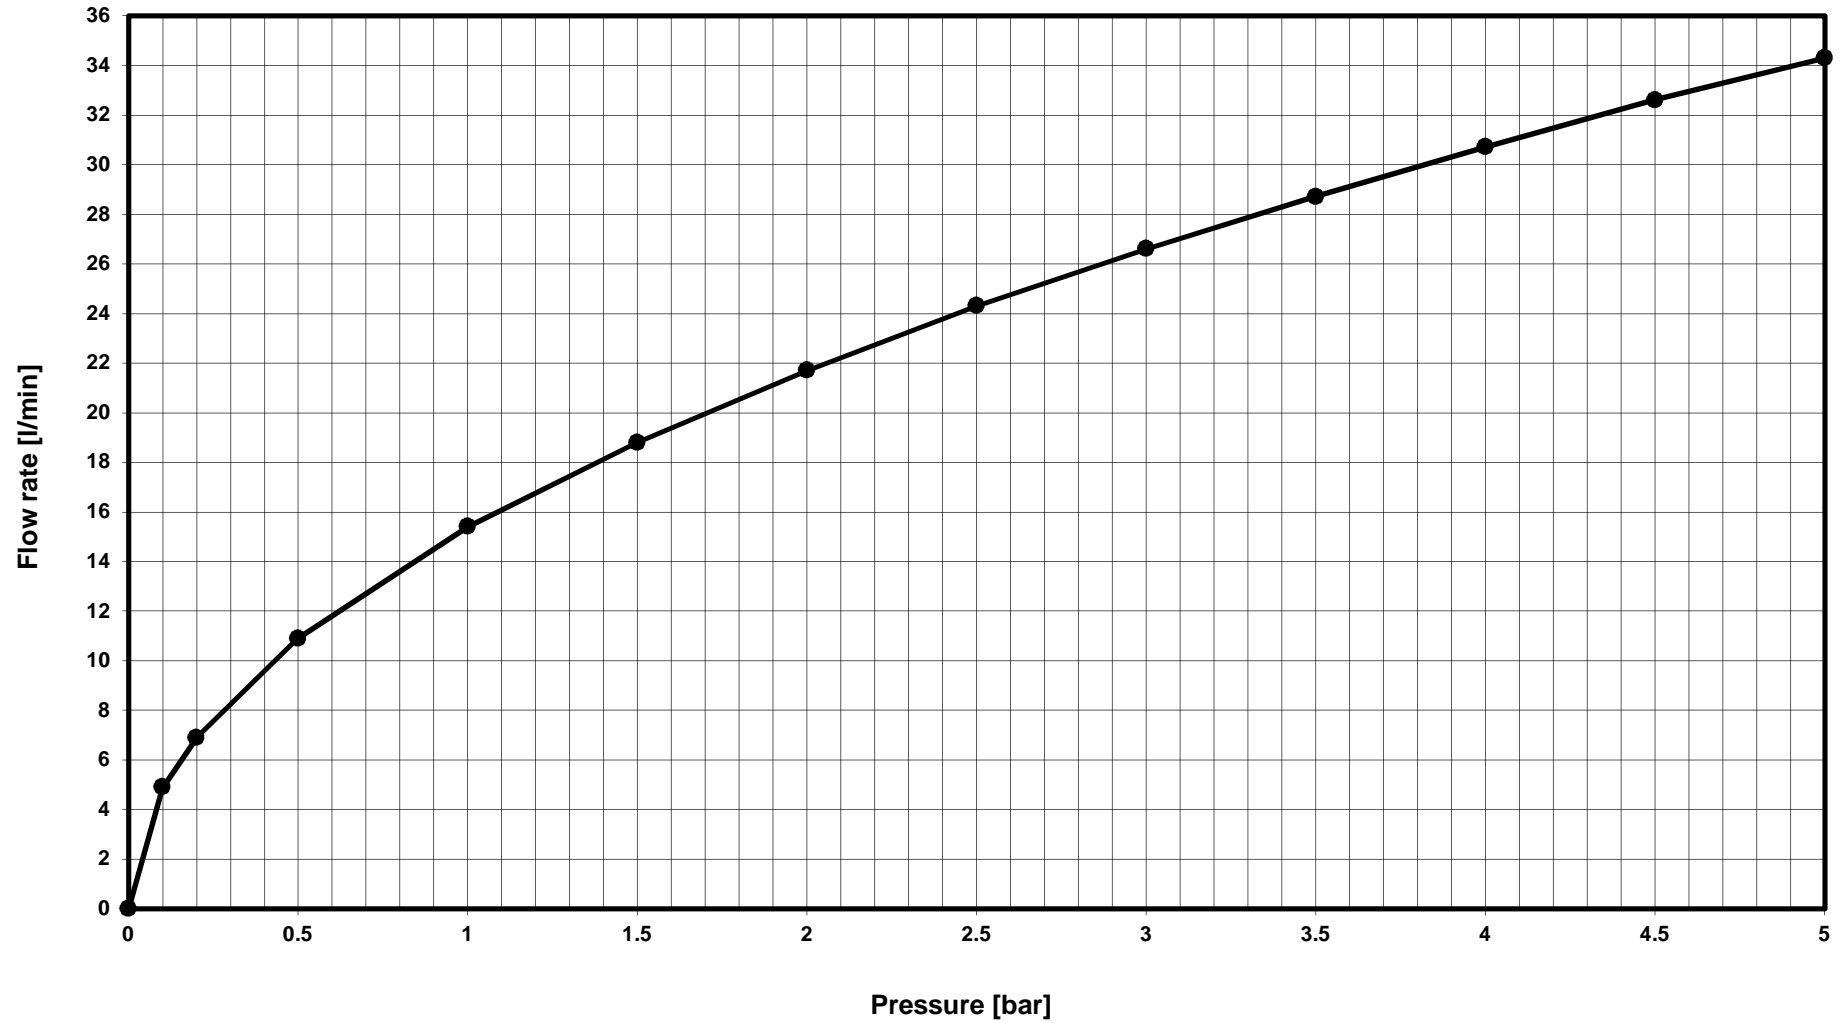

Ideal Standard

BC190AA CERALINE BTH FLR RMTD CHROME SL 1H UK

—●— Mixed water - series