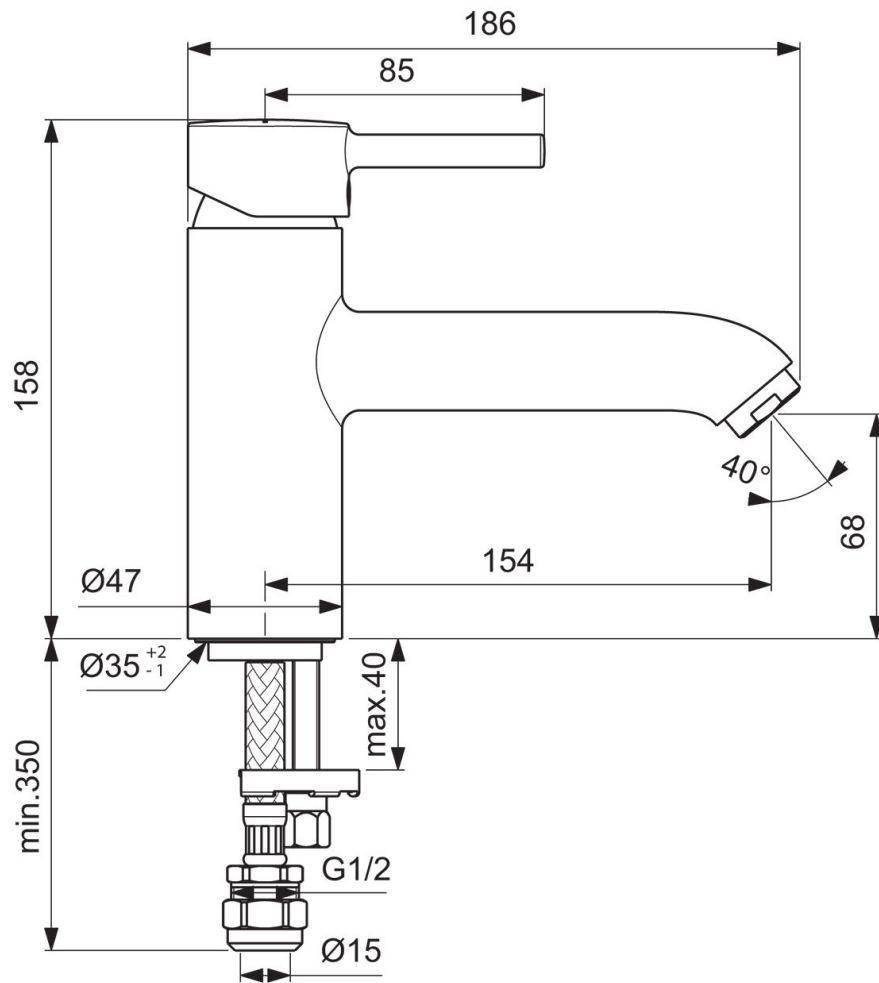

CERALINE

BC190AA

CERALINE | Bath filler 47x154x158 mm in chrome finish | EasyFix, WRAS, Click technology, EPD, FirmaFlow, SmartShine

Image & drawing

General information

Sub product type	Bath filler
Brand	Ideal Standard
Suite name	CERALINE
Colour code	AA
Colour description	Chrome
Surface finish effect	glossy
Height (mm)	158
Width (mm)	47
Length / Projection (mm)	186
Fixing method	EasyFix
EAN code	3800861065067
With EPD	Yes
Net weight (kg)	1.43

United Kingdom

Ideal Standard (UK) Ltd
The Bathroom Works National Avenue
Kingston Upon Hull
HU5 4HS
☎ +44 (0)-1482 346 461
✉ +44 (0)-1482 445 886
www.idealstandard.co.uk

Ideal Standard

BC190AA CERALINE BTH FLR RMTD CHROME SL 1H UK