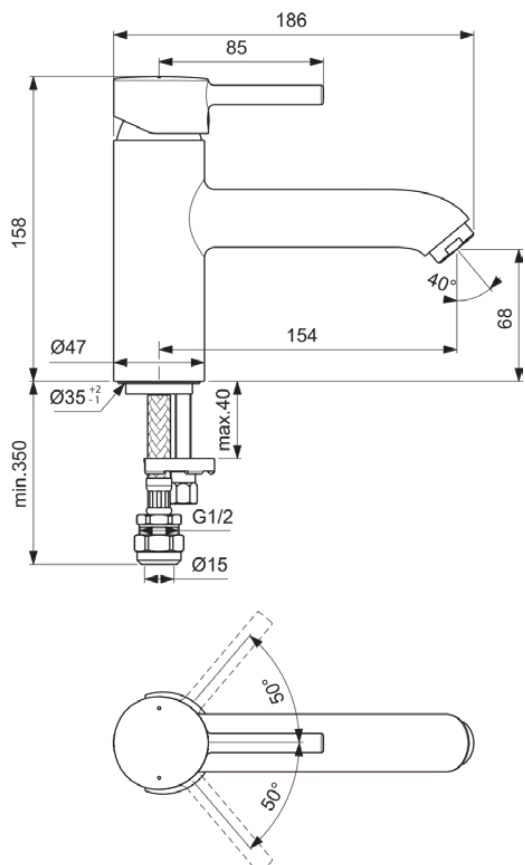

CERALINE

BC190AA

CERALINE | Bath filler 47x154x158 mm in chrome finish | EasyFix, WRAS, Click technology, EPD, FirmaFlow, SmartShine

Image & drawing

General information

Sub product type	Bath filler
Brand	Ideal Standard
Suite name	CERALINE
Colour code	AA
Colour description	Chrome
Surface finish effect	glossy
Height (mm)	158
Width (mm)	47
Length / Projection (mm)	186
Fixing method	EasyFix
EAN code	3800861065067
With EPD	Yes
Net weight (kg)	1.43

Product specifications

FirmaFlow cartridge	Yes
Click-Technology	Yes
With handle(s)	Yes
Amount of handles	1
Handle position	Top
With outlet	Yes
Spout model	Fixed
Tap outlet	Aerator
Tap outlet visibility	Visible
Spout material	Cast
Body material	Brass
Surface cover	chromium-plated
SmartShine	Yes
PVD technology	No
Easy-care surface IdealPlus	No