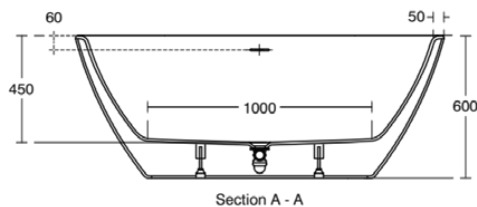

### General information

Sub product type	Freestanding bath
Brand	Ideal Standard
Suite name	ADAPTO
Colour code	01
Colour description	White Glossy
Surface finish effect	glossy
Height (mm)	600
Width (mm)	1550
Length / Projection (mm)	745
EAN code	8014140485582
Net weight (kg)	42.00