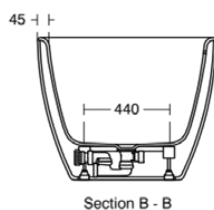

### General information

Sub product type	Freestanding bath
Brand	Ideal Standard
Suite name	ADAPTO
Colour code	01
Colour description	White Glossy
Surface finish effect	glossy
Height (mm)	600
Width (mm)	1550
Length / Projection (mm)	745
EAN code	8014140485582
Net weight (kg)	42.00