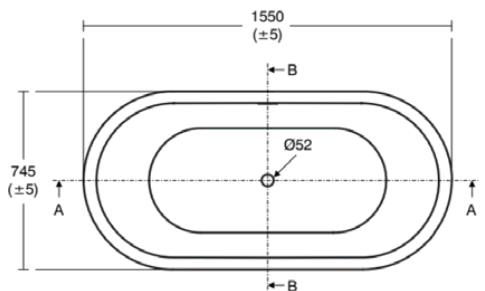

## ADAPTO

## T465801

ADAPTO | Freestanding bath 1550x745x600 mm in white glossy finish, no tap hole, with overflow, with waste | Detergent resistant, Light resistant

### General information

Sub product type	Freestanding bath
Brand	Ideal Standard
Suite name	ADAPTO
Colour code	01
Colour description	White Glossy
Surface finish effect	glossy
Height (mm)	600
Width (mm)	1550
Length / Projection (mm)	745
EAN code	8014140485582
Net weight (kg)	42.00