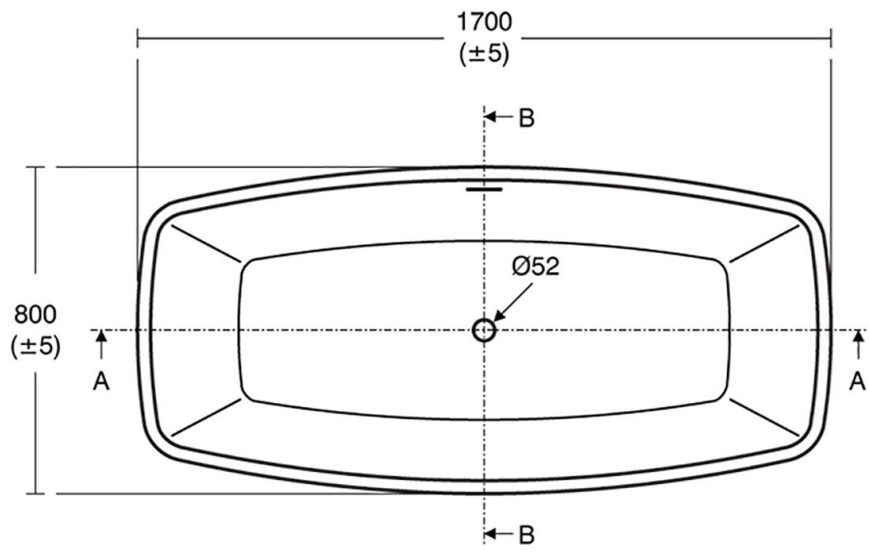

Section A - A