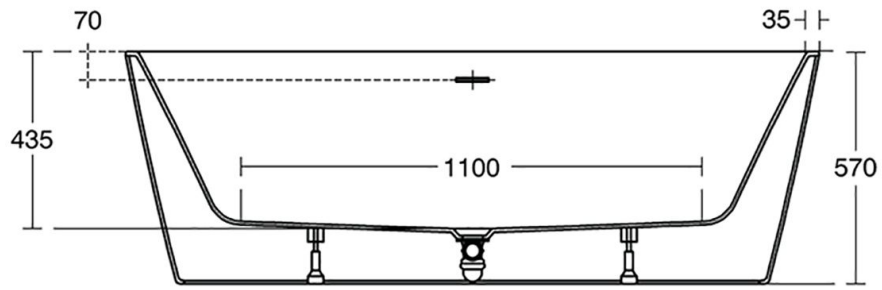

Section A - A