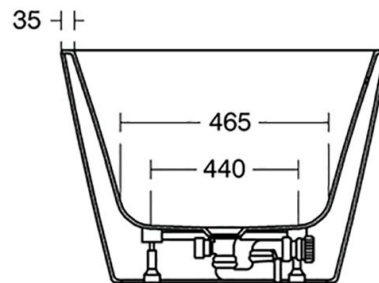

### United Kingdom

Ideal Standard (UK) Ltd  
The Bathroom Works National Avenue  
Kingston Upon Hull  
HU5 4HS  
☎ +44 (0)-1482 346 461  
✉ +44 (0)-1482 445 886  
www.idealstandard.co.uk

Section A - A

Section B - B