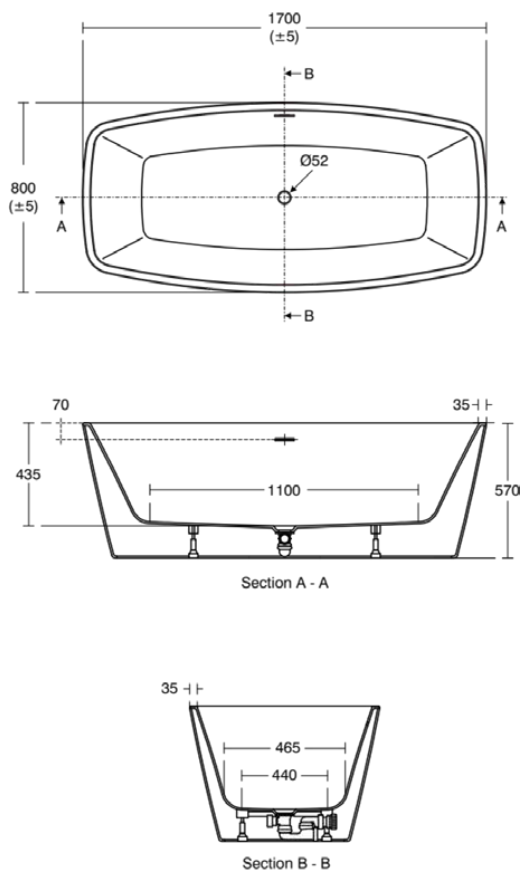

## T465701

ADAPTO | Freestanding bath 1700x800x570 mm in white glossy finish, no tap hole, with overflow, with waste | Detergent resistant, Light resistant

### General information

Sub product type	Freestanding bath
Brand	Ideal Standard
Suite name	ADAPTO
Colour code	01
Colour description	White Glossy
Surface finish effect	glossy
Height (mm)	570
Width (mm)	1700
Length / Projection (mm)	800
EAN code	8014140485575
Net weight (kg)	48.00

### Product specifications

With overflow	Yes
With waste hole cover	No
With handle(s)	No
Amount of tap holes	0
Material quality	Acrylic
With legs	Yes
With antislip facility	No
Integrated arm supports	No
Location of waste hole	Centre
Space-saving model	No
With drilled tap hole(s)	No
Amount of usage locations	2
With waste- and overflow set	Yes
Drilled hole for handle optional	No
Drilled hole for tap optional	No
PVD technology	No
Bath panel(s) included	Yes
IdealPlus technology	No