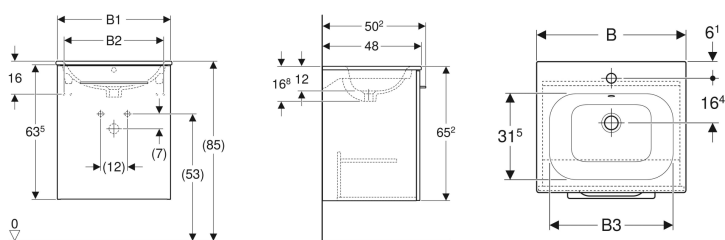

**Geberit Selnova Square set of vanity basin, slim rim, with cabinet, one door**

Example image

**Characteristics**

- FSC™ C134279 certified
- Wall-hung
- Slim rim
- With one door
- With one fixed shelf
- Opening with handle

**Scope of delivery**

- Vanity basin
- Cabinet for vanity basin
- Handle
- Fastening material

Art. no.	Colour / surface	Tap hole	Overflow	B	B1	B2	B3	Washbasin width	H	T
501.248.00.1	white / high-gloss coated	centred	visible	55 cm	53.8 cm	47 cm	49 cm	55 cm	65.2 cm	50.2 cm
501.250.00.1	hickory / wooden-textured melamine	centred	visible	55 cm	53.8 cm	47 cm	49 cm	55 cm	65.2 cm	50.2 cm
501.249.00.1 *	lava / matt coated	centred	visible	55 cm	53.8 cm	47 cm	49 cm	55 cm	65.2 cm	50.2 cm
501.251.00.1 *	light hickory / wooden-textured melamine	centred	visible	55 cm	53.8 cm	47 cm	49 cm	55 cm	65.2 cm	50.2 cm
501.252.00.1	white / high-gloss coated	centred	visible	60 cm	58.8 cm	52 cm	54 cm	60 cm	65.2 cm	50.2 cm
501.254.00.1	hickory / wooden-textured melamine	centred	visible	60 cm	58.8 cm	52 cm	54 cm	60 cm	65.2 cm	50.2 cm
501.253.00.1 *	lava / matt coated	centred	visible	60 cm	58.8 cm	52 cm	54 cm	60 cm	65.2 cm	50.2 cm
501.255.00.1 *	light hickory / wooden-textured melamine	centred	visible	60 cm	58.8 cm	52 cm	54 cm	60 cm	65.2 cm	50.2 cm