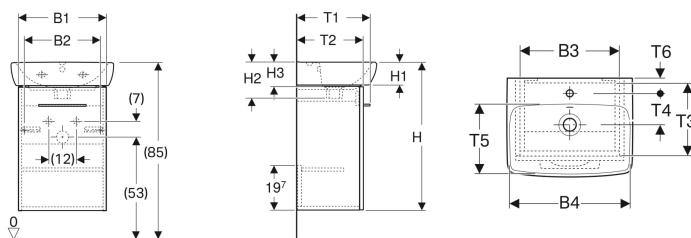

Geberit Selnova Square set of handrinse basins with cabinet, one door

Example image

Characteristics

- FSC™ C134279 certified
- Wall-hung
- With one door
- Opening with handle
- Door with soft closing
- With one fixed shelf

- Hinge side left or right
- Moisture-resistant
- Delivered preassembled

Technical data

Product material | Vitreous China / High-compressed three-layer chipboard

Scope of delivery

- Handrinse basin
- Cabinet for handrinse basin
- Fastening material
- Handle

Art. no.	Colour / s urface	B	B1	B2	B3	B4	Was hbasi n width	H	H1	H2	H3	T	T1	T2	T3	T4	T5	T6	
502.742.00.1	white / high- gloss coated	36 cm	32.3 cm	25.9 cm	29.1 cm	32 cm	36 cm	65.2 cm	9.5 cm	15 cm	11 cm	28 cm	25.3 cm	22.4 cm	18.9 cm	9.5 cm	16 cm	5.5 cm	New
502.743.00.1 *	lava / matt coated	36 cm	32.3 cm	25.9 cm	29.1 cm	32 cm	36 cm	65.2 cm	9.5 cm	15 cm	11 cm	28 cm	25.3 cm	22.4 cm	18.9 cm	9.5 cm	16 cm	5.5 cm	New
502.744.00.1	hickory / wooden- textured melamine	36 cm	32.3 cm	25.9 cm	29.1 cm	32 cm	36 cm	65.2 cm	9.5 cm	15 cm	11 cm	28 cm	25.3 cm	22.4 cm	18.9 cm	9.5 cm	16 cm	5.5 cm	New
502.745.00.1 *	light hickory / wooden- textured melamine	36 cm	32.3 cm	25.9 cm	29.1 cm	32 cm	36 cm	65.2 cm	9.5 cm	15 cm	11 cm	28 cm	25.3 cm	22.4 cm	18.9 cm	9.5 cm	16 cm	5.5 cm	New
502.746.00.1	white / high- gloss coated	45 cm	38.6 cm	32.2 cm	35.4 cm	40 cm	45 cm	64.9 cm	9.2 cm	16 cm	11 cm	35 cm	32.1 cm	29.2 cm	25.7 cm	12.5 cm	21.5 cm	5.5 cm	New
502.747.00.1 *	lava / matt coated	45 cm	38.6 cm	32.2 cm	35.4 cm	40 cm	45 cm	64.9 cm	9.2 cm	16 cm	11 cm	35 cm	32.1 cm	29.2 cm	25.7 cm	12.5 cm	21.5 cm	5.5 cm	New
502.748.00.1	hickory / wooden- textured melamine	45 cm	38.6 cm	32.2 cm	35.4 cm	40 cm	45 cm	64.9 cm	9.2 cm	16 cm	11 cm	35 cm	32.1 cm	29.2 cm	25.7 cm	12.5 cm	21.5 cm	5.5 cm	New
502.749.00.1 *	light hickory / wooden- textured melamine	45 cm	38.6 cm	32.2 cm	35.4 cm	40 cm	45 cm	64.9 cm	9.2 cm	16 cm	11 cm	35 cm	32.1 cm	29.2 cm	25.7 cm	12.5 cm	21.5 cm	5.5 cm	New