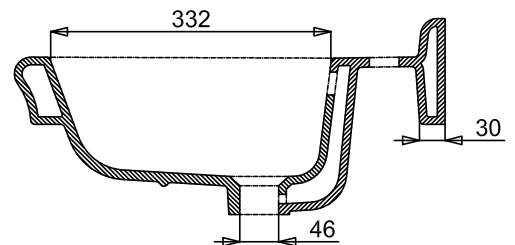

TECHNICAL DIMENSIONS

Dimensions in mm unless otherwise specified.

Tolerances (per material type) apply.