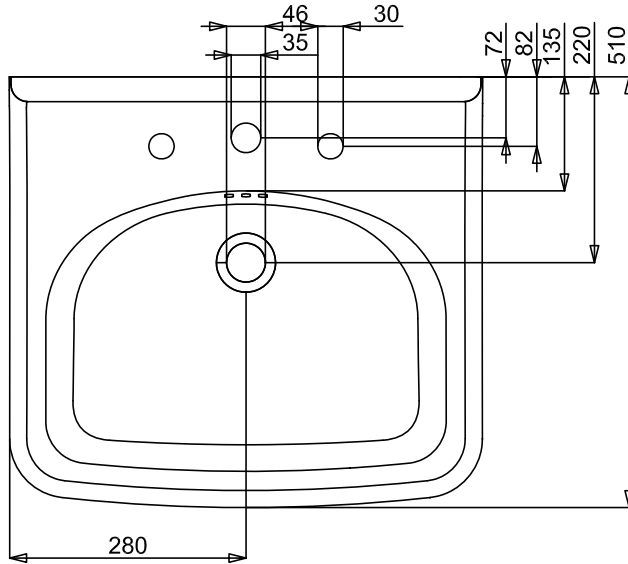

## TECHNICAL DIMENSIONS

Dimensions in mm unless otherwise specified.

Tolerances (per material type) apply.

**SPARES LIST**

Only the parts labelled are available as spares.

**NO SPARES AVAILABLE**

## DESCRIPTION

Guild Basin 56cm 3TH White

CATEGORY	Sanitaryware
WARRANTY DETAILS	Lifetime
COLOUR	Gloss White
FINISH APPLICATION	Glazed
PRIMARY MATERIAL	Fine Fire Clay
INSTALL TYPE	Wall Mounted
PRODUCT WIDTH MM	560
PRODUCT HEIGHT MM	232
PRODUCT DEPTH MM	510
PRODUCT NET WEIGHT KG	15.5
STANDARDS	EN 31:2011, EN 14688:2015

## TECHNICAL DIMENSIONS

Dimensions in mm unless otherwise specified.

Tolerances (per material type) apply.