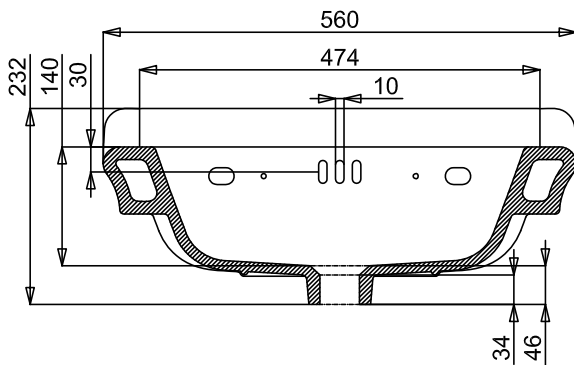

## DESCRIPTION

Guild Basin 56cm 3TH White

CATEGORY	Sanitaryware
WARRANTY DETAILS	Lifetime
COLOUR	Gloss White
FINISH APPLICATION	Glazed
PRIMARY MATERIAL	Fine Fire Clay
INSTALL TYPE	Wall Mounted
PRODUCT WIDTH MM	560
PRODUCT HEIGHT MM	232
PRODUCT DEPTH MM	510
PRODUCT NET WEIGHT KG	15.5
STANDARDS	EN 31:2011, EN 14688:2015

## TECHNICAL DIMENSIONS

Dimensions in mm unless otherwise specified.

Tolerances (per material type) apply.

**SPARES LIST**

Only the parts labelled are available as spares.

**NO SPARES AVAILABLE**