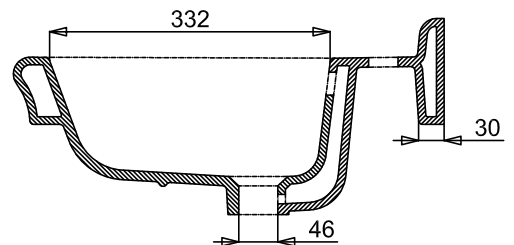

TECHNICAL DIMENSIONS

Dimensions in mm unless otherwise specified.

Tolerances (per material type) apply.