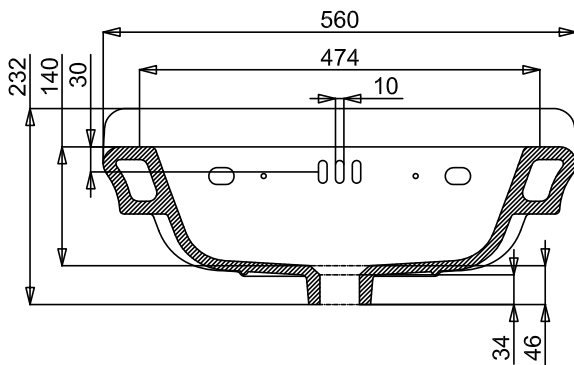

## DESCRIPTION

Guild Basin 56cm 1TH White

CATEGORY	Sanitaryware
WARRANTY DETAILS	Lifetime
COLOUR	Gloss White
FINISH APPLICATION	Glazed
PRIMARY MATERIAL	Fine Fire Clay
INSTALL TYPE	Wall Mounted
PRODUCT WIDTH MM	560
PRODUCT HEIGHT MM	232
PRODUCT DEPTH MM	510
PRODUCT NET WEIGHT KG	15.5
STANDARDS	EN 31:2011, EN 14688:2015

## TECHNICAL DIMENSIONS

Dimensions in mm unless otherwise specified.

Tolerances (per material type) apply.

**SPARES LIST**

Only the parts labelled are available as spares.

**NO SPARES AVAILABLE**

## TECHNICAL DIMENSIONS

Dimensions in mm unless otherwise specified.

Tolerances (per material type) apply.