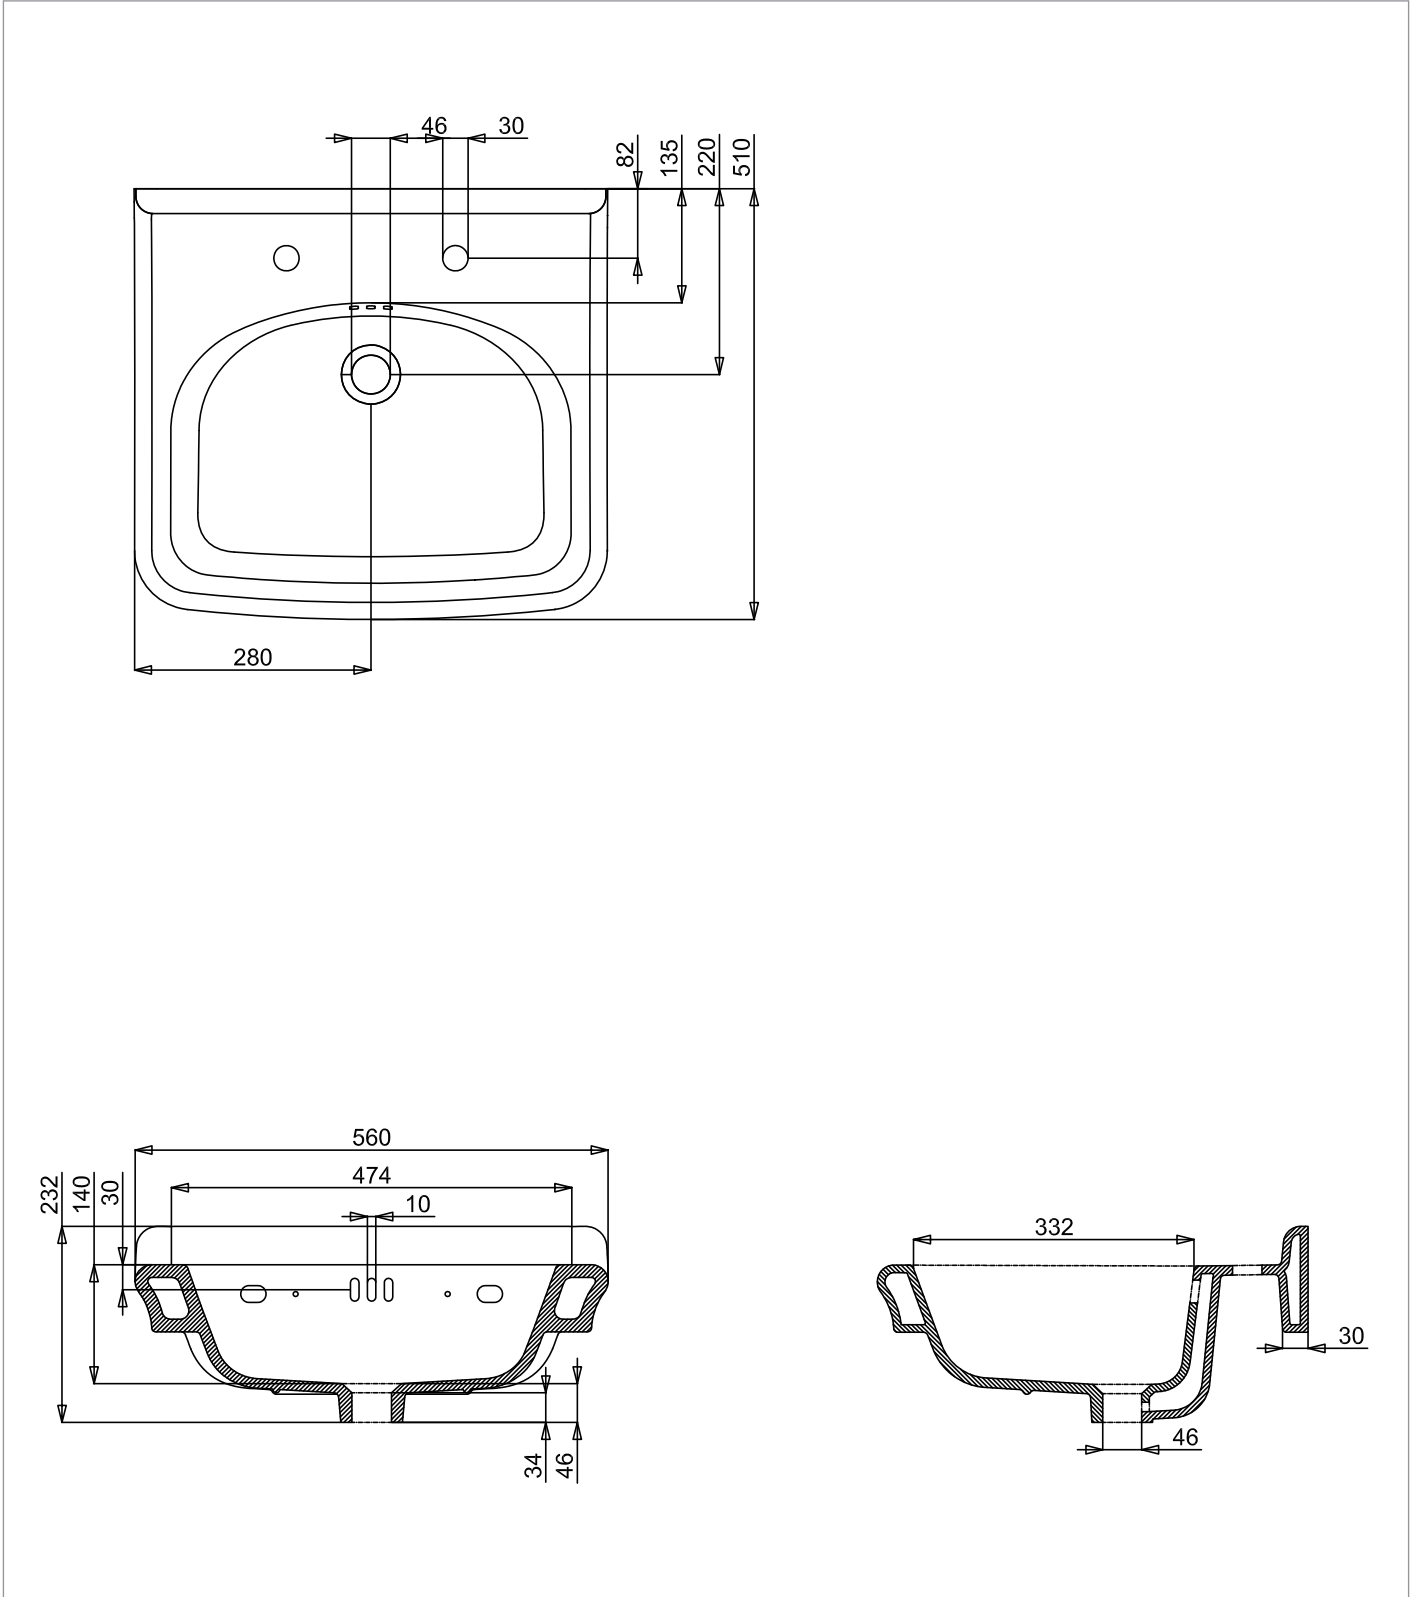

## DESCRIPTION

Guild Basin 56cm 2TH White

CATEGORY	Sanitaryware
WARRANTY DETAILS	Lifetime
COLOUR	Gloss White
FINISH APPLICATION	Glazed
PRIMARY MATERIAL	Fine Fire Clay
INSTALL TYPE	Wall Mounted
PRODUCT WIDTH MM	560
PRODUCT HEIGHT MM	232
PRODUCT DEPTH MM	510
PRODUCT NET WEIGHT KG	15.5
STANDARDS	EN 31:2011, EN 14688:2015

TAP HOLES	2TH
FIXINGS INCLUDED	No
OVERFLOW	Yes
BASIN WASTE SIZE	45mm

## TECHNICAL DIMENSIONS

Dimensions in mm unless otherwise specified.

Tolerances (per material type) apply.

**SPARES LIST**

Only the parts labelled are available as spares.

**NO SPARES AVAILABLE**