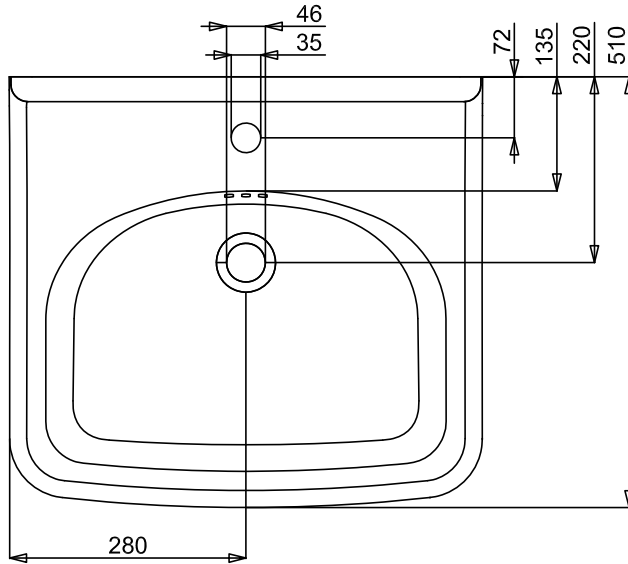

## DESCRIPTION

Guild Basin 56cm 1TH White

CATEGORY	Sanitaryware
WARRANTY DETAILS	Lifetime
COLOUR	Gloss White
FINISH APPLICATION	Glazed
PRIMARY MATERIAL	Fine Fire Clay
INSTALL TYPE	Wall Mounted
PRODUCT WIDTH MM	560
PRODUCT HEIGHT MM	232
PRODUCT DEPTH MM	510
PRODUCT NET WEIGHT KG	15.5
STANDARDS	EN 31:2011, EN 14688:2015

## TECHNICAL DIMENSIONS

Dimensions in mm unless otherwise specified.

Tolerances (per material type) apply.

**SPARES LIST**

Only the parts labelled are available as spares.

**NO SPARES AVAILABLE**

## DESCRIPTION

Guild Basin 56cm 2TH White

CATEGORY	Sanitaryware
WARRANTY DETAILS	Lifetime
COLOUR	Gloss White
FINISH APPLICATION	Glazed
PRIMARY MATERIAL	Fine Fire Clay
INSTALL TYPE	Wall Mounted
PRODUCT WIDTH MM	560
PRODUCT HEIGHT MM	232
PRODUCT DEPTH MM	510
PRODUCT NET WEIGHT KG	15.5
STANDARDS	EN 31:2011, EN 14688:2015

## TECHNICAL DIMENSIONS

Dimensions in mm unless otherwise specified.

Tolerances (per material type) apply.