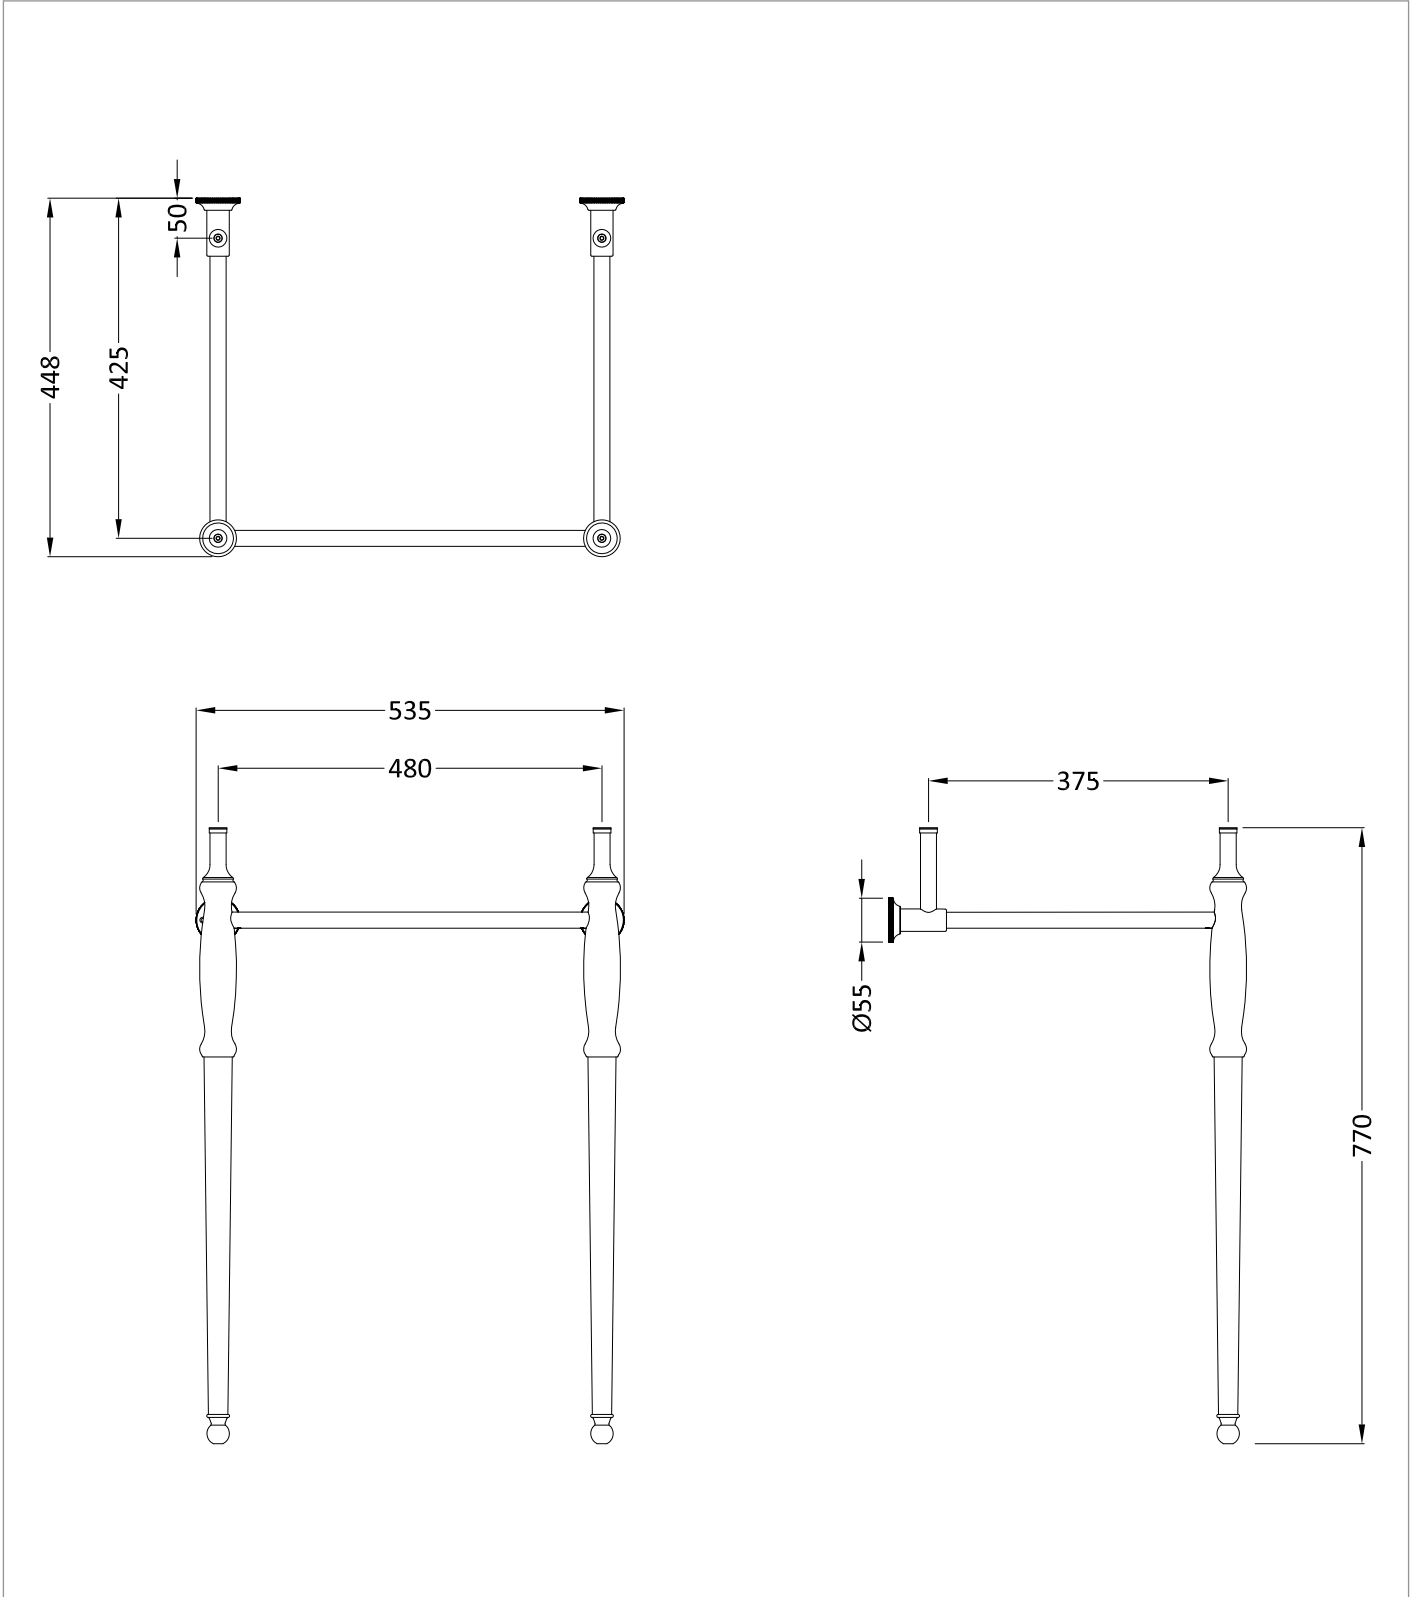

## TECHNICAL DIMENSIONS

Dimensions in mm unless otherwise specified.

Tolerances (per material type) apply.

**SPARES LIST**

Only the parts labelled are available as spares.

**NO SPARES AVAILABLE**

## DESCRIPTION

Guild Basin Stand 56cm Gold

CATEGORY	Sanitaryware
WARRANTY DETAILS	15 Years
COLOUR	Gold
FINISH APPLICATION	PVD
PRIMARY MATERIAL	Zinc Alloy
INSTALL TYPE	Wall Mounted
PRODUCT WIDTH MM	535
PRODUCT HEIGHT MM	770
PRODUCT DEPTH MM	448
PRODUCT NET WEIGHT KG	5.14
STANDARDS	ISO9001

## TECHNICAL DIMENSIONS

Dimensions in mm unless otherwise specified.

Tolerances (per material type) apply.