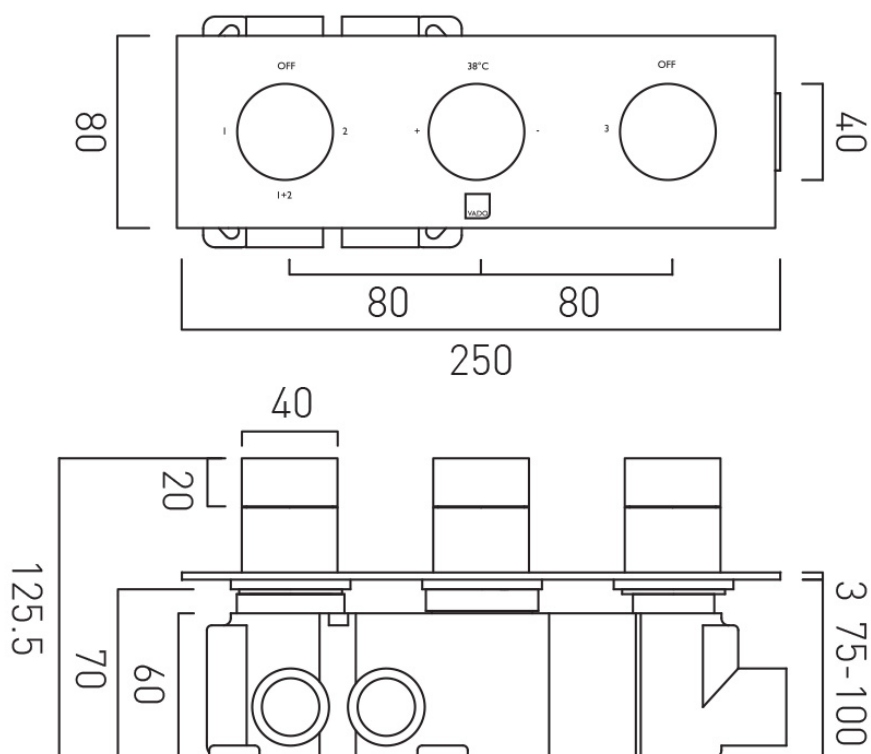

TECHNICAL DRAWING

COLLECTION: KNURLED ACCENTS
PRODUCT CODE: IND-T128/3-H-BRZK

tel: 01934 744466
email: sales@vado.com
www.vado.com

WHERE INSPIRATION FLOWS
TAPS | SHOWERS | ACCESSORIES