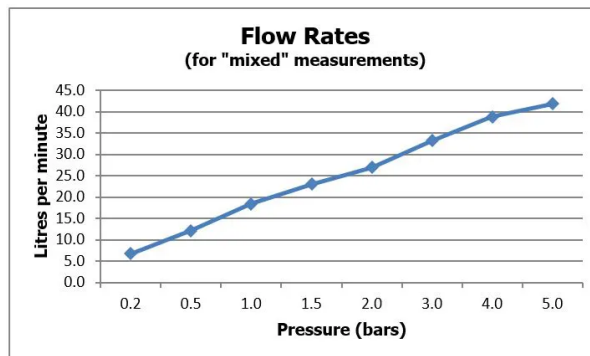

SPECIFICATION SHEET

COLLECTION: KNURLED ACCENTS
PRODUCT CODE: IND-T128/3-H-BRZK

SHOWER TYPE

Shower Valve

VALVE TYPE

Concealed

STYLE

Knurled