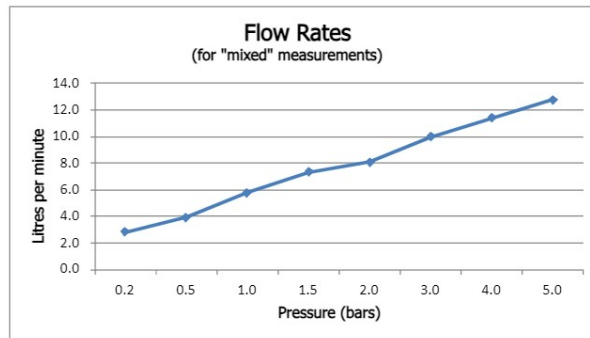

SPECIFICATION SHEET

COLLECTION: ORIGINS
PRODUCT CODE: IND-ORI200/SB-BRZ

TAP TYPE

Basin Mixer

COLLECTION NAME

Origins

FINISH

Brushed Bronze

RECOMMENDED FLOW REGULATOR

5 l/m flow regulator fitted as standard

MINIMUM OPERATING PRESSURE

1.0 Bar MP

GUARANTEE

15 Year Guarantee

HANDLES

Single Lever

WITH ECOTURN COLD START TECHNOLOGY

No

WITH WATER FLOW STRAIGHTENER

No

tel: 01934 744466
email: sales@vado.com
www.vado.com

WHERE INSPIRATION FLOWS
TAPS | SHOWERS | ACCESSORIES