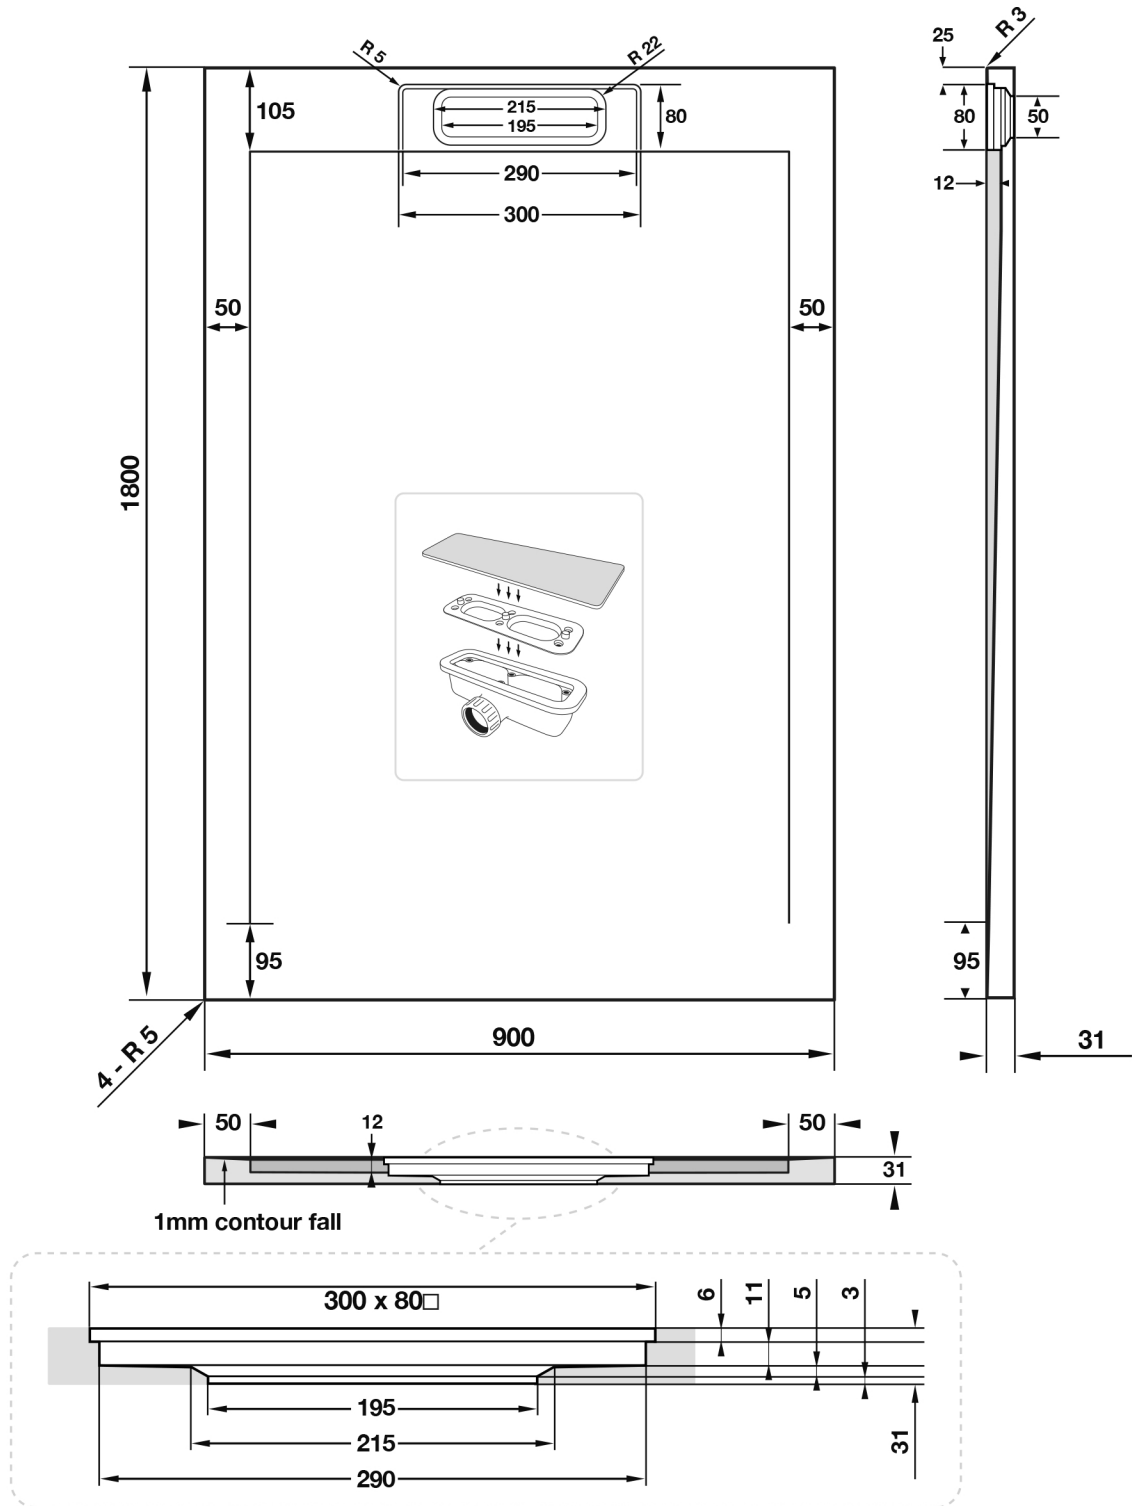

Giorgio Lux Series

Rectangle Shower Tray 1800 x 900mm

tissino

Designed to Inspire
Made to Experience

tissino

T 0345 582 8000
E info@tissino.co.uk
W tissino.co.uk

2 Lyncastle Road
Appleton Thorn
Warrington WA4 4SN