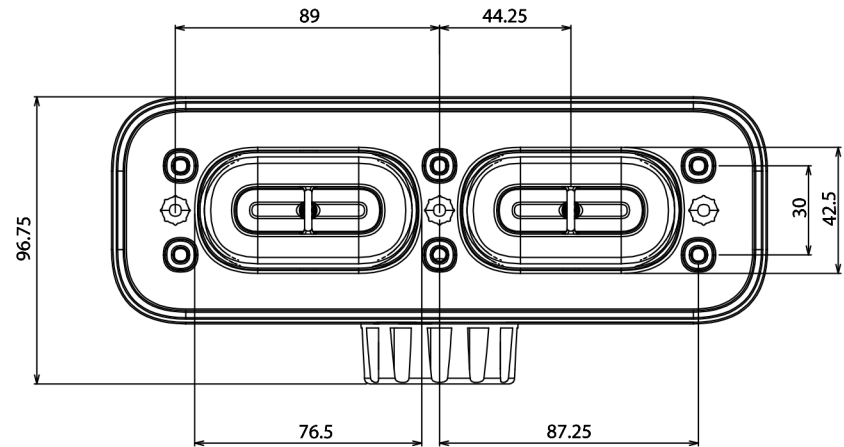

Giorgio Lux waste TRG-992

TISSINO

Designed to Inspire
Made to Experience

TISSINO

T 0345 582 8000
E info@tissino.co.uk
W tissino.co.uk

2 Lyncastle Road
Appleton Thorn
Warrington WA4 4SN

We reserve the right to
change this information
without prior notice