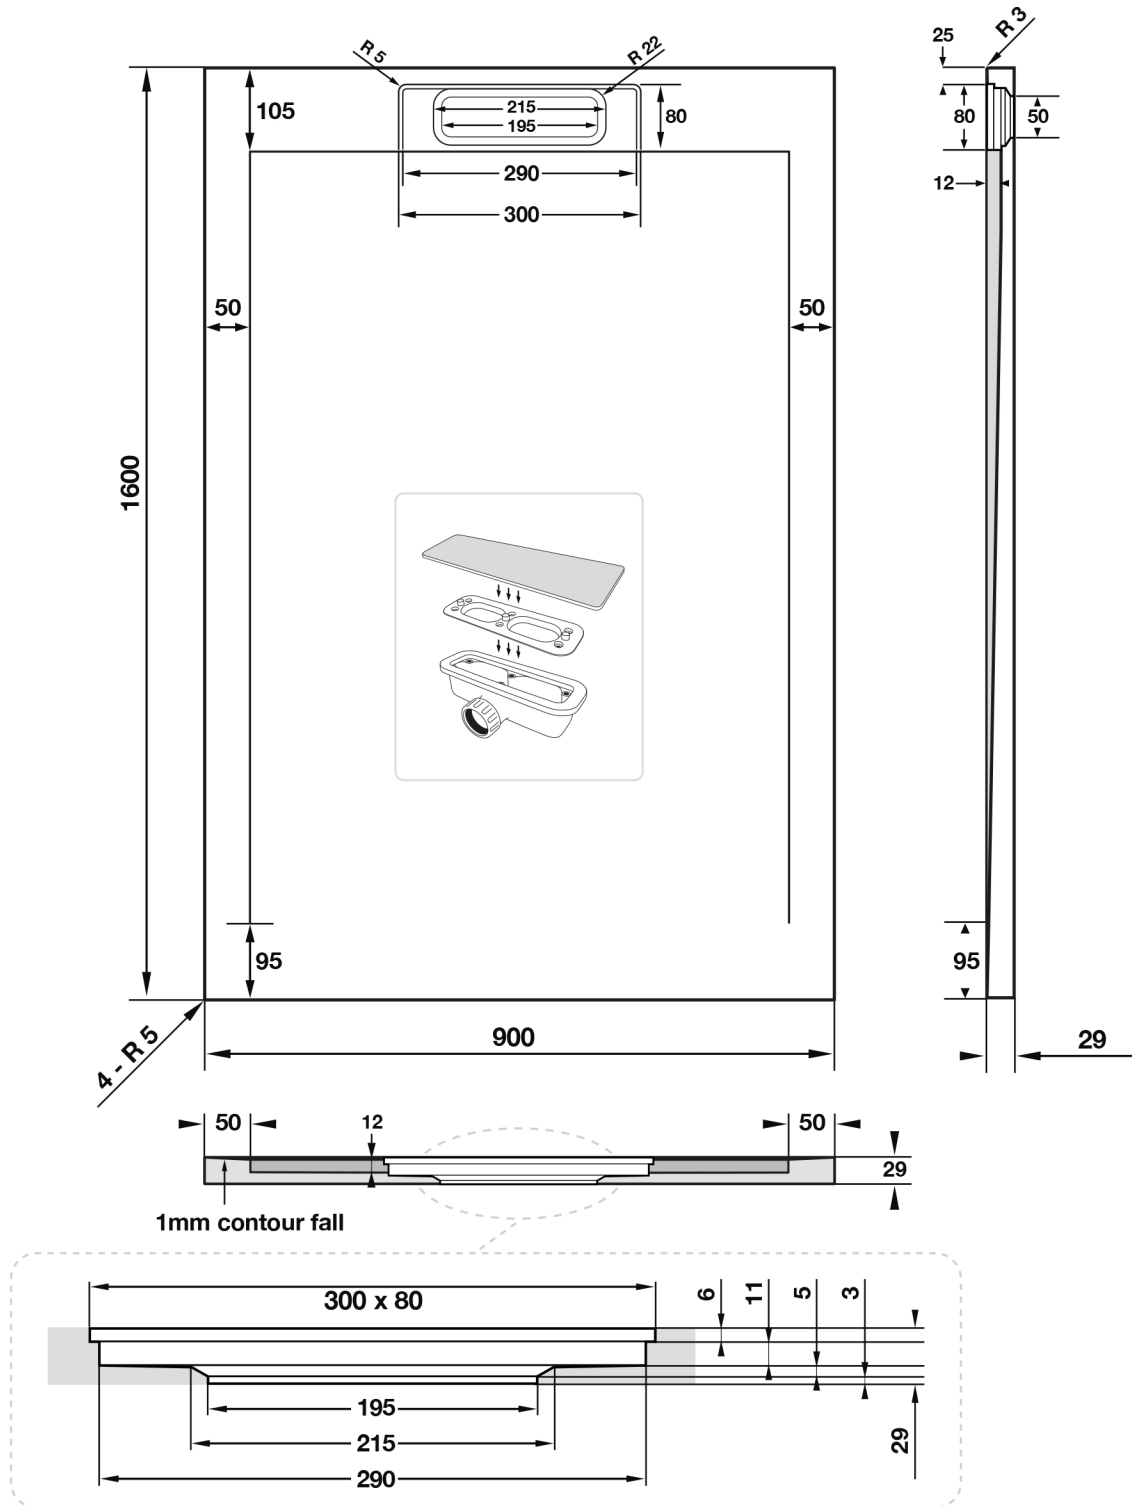

Giorgio Lux Series

Rectangle Shower Tray 1600 x 900mm

tissino

Designed to Inspire
Made to Experience

tissino

T 0345 582 8000
E info@tissino.co.uk
W tissino.co.uk

2 Lyncastle Road
Appleton Thorn
Warrington WA4 4SN