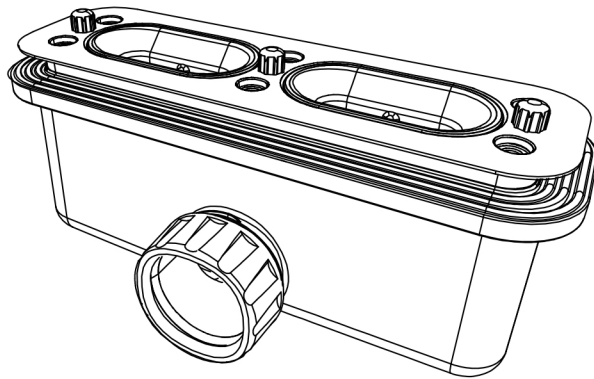

Giorgio Lux Series

Rectangle Shower Tray 1200 x 900mm

tissino

Designed to Inspire
Made to Experience

Giorgio Lux waste TRG-992

TISSINO

Designed to Inspire
Made to Experience

TISSINO