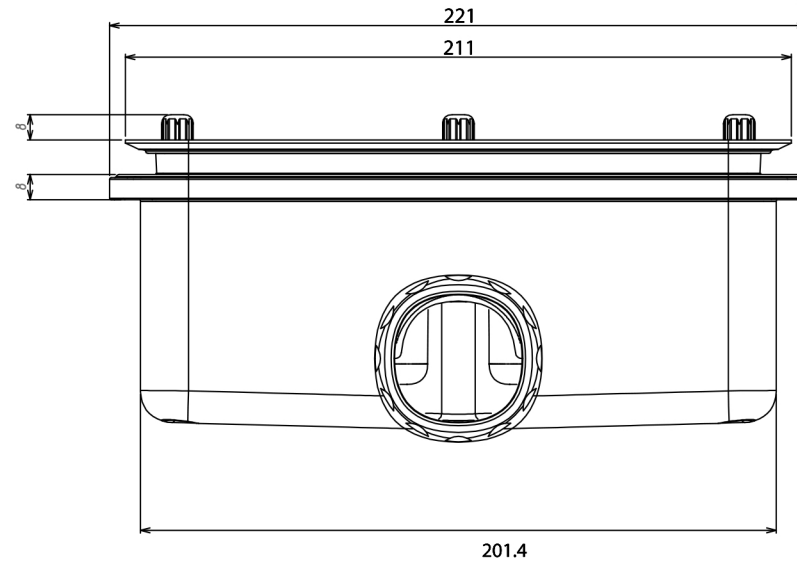

Giorgio Lux Series

Rectangle Shower Tray 1200 x 900mm

tissino

Designed to Inspire
Made to Experience

Giorgio Lux waste TRG-992

TISSINO

Designed to Inspire
Made to Experience

TISSINO