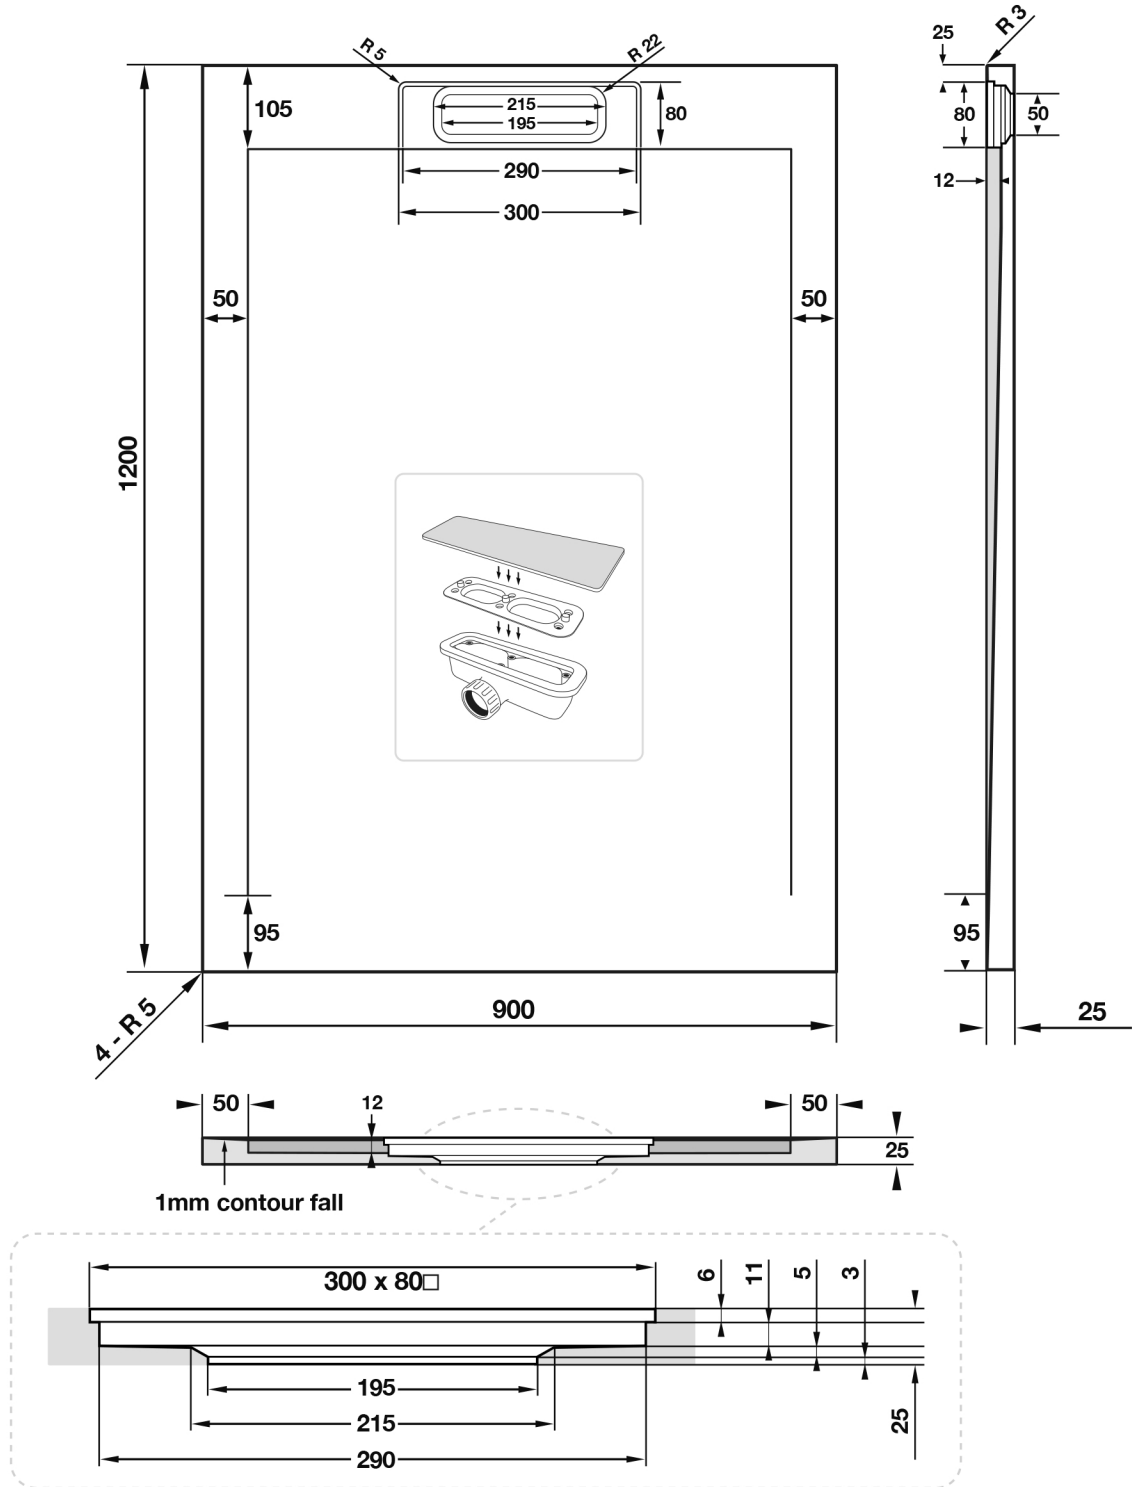

Giorgio Lux Series

Rectangle Shower Tray 1200 x 900mm

tissino

Designed to Inspire
Made to Experience

Giorgio Lux waste TRG-992

TISSINO

Designed to Inspire
Made to Experience

TISSINO