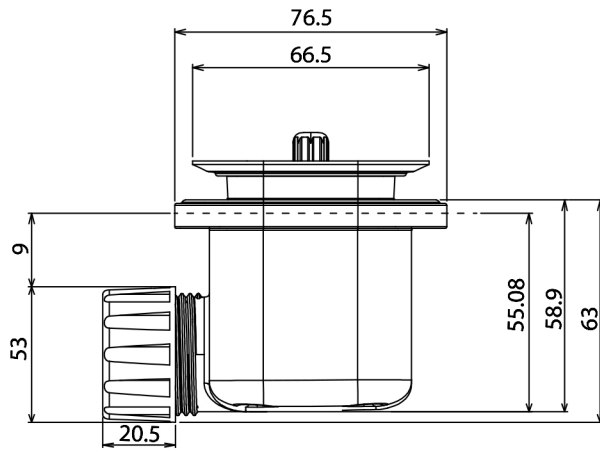

Giorgio Lux Series

Rectangle Shower Tray 1200 x 900mm

tissino

Designed to Inspire
Made to Experience

Giorgio Lux waste TRG-992

TISSINO

Designed to Inspire
Made to Experience

TISSINO