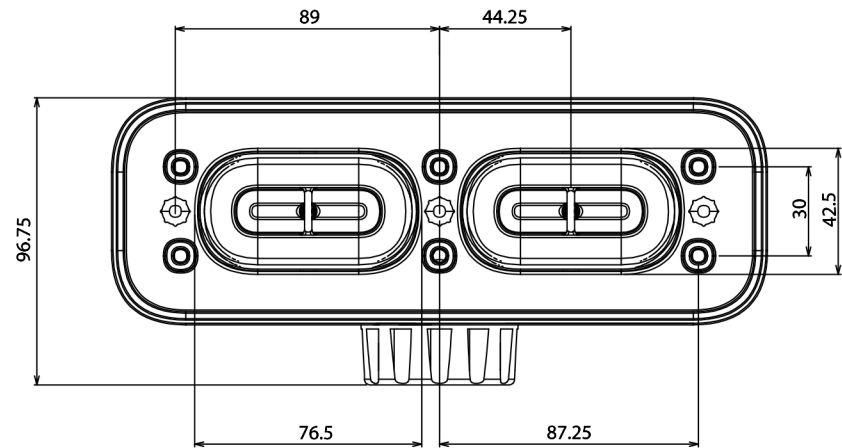

Giorgio Lux Series

Rectangle Shower Tray 1200 x 900mm

tissino

Designed to Inspire
Made to Experience

Giorgio Lux waste TRG-992

TISSINO

Designed to Inspire
Made to Experience

TISSINO