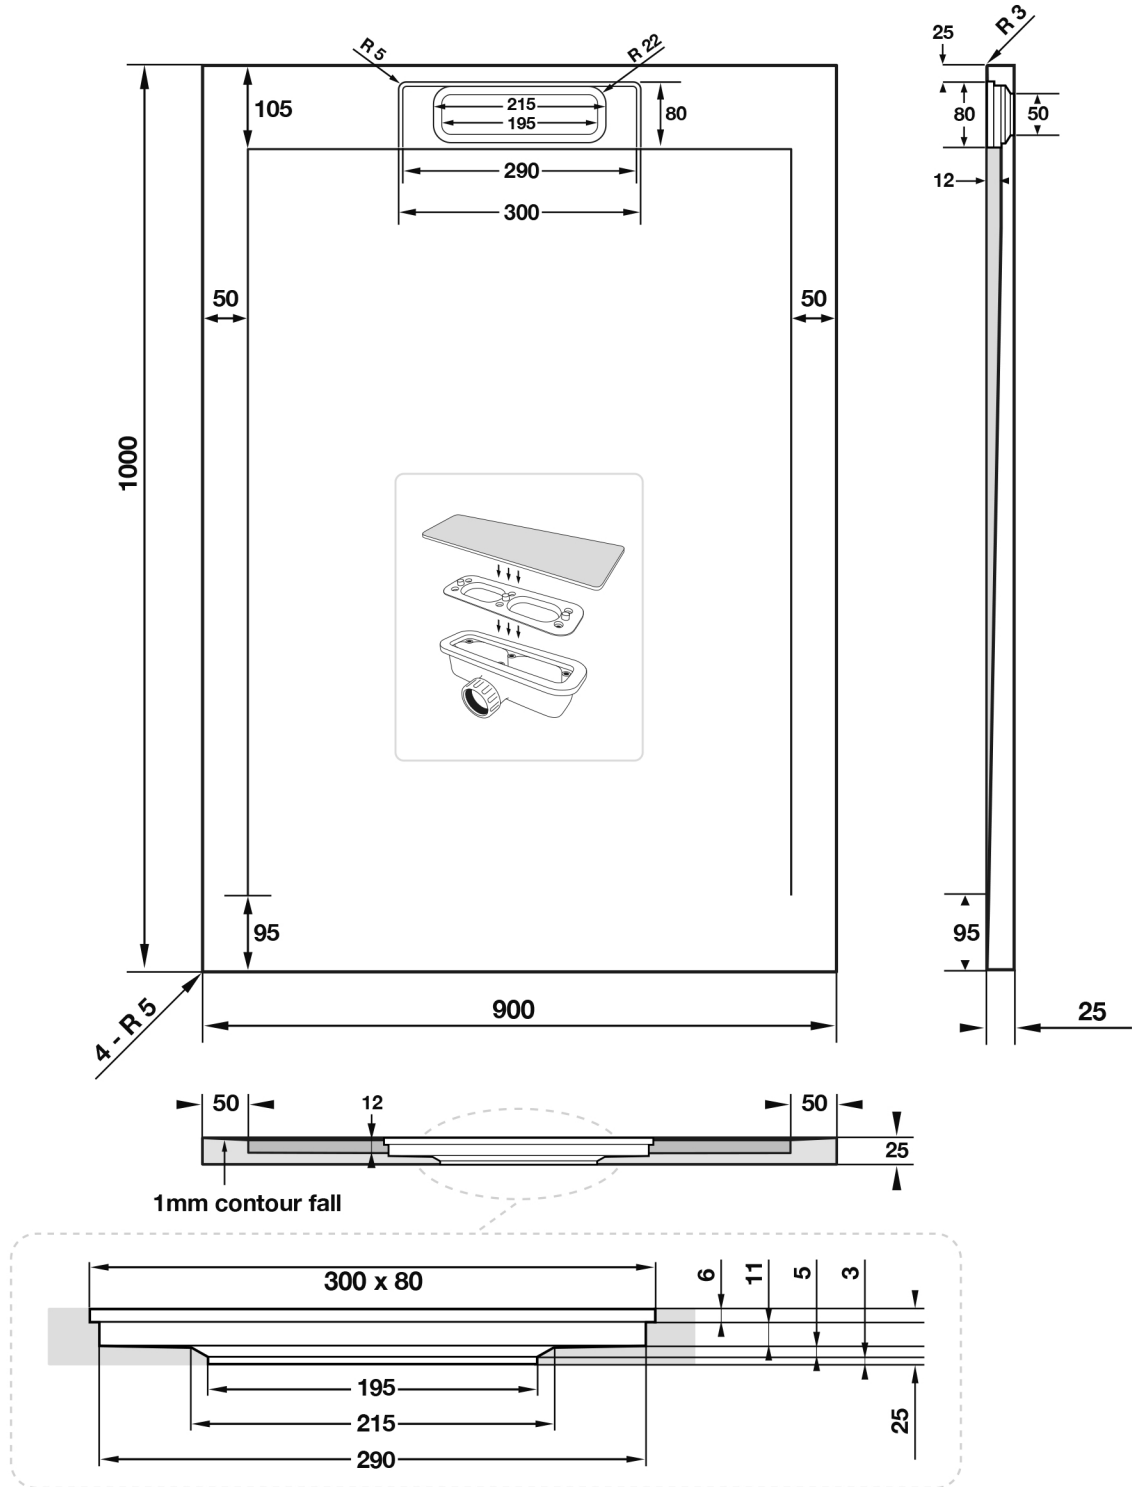

Giorgio Lux Series

Rectangle Shower Tray 1000 x 900mm

tissino

Designed to Inspire
Made to Experience

tissino

T 0345 582 8000
E info@tissino.co.uk
W tissino.co.uk

2 Lyncastle Road
Appleton Thorn
Warrington WA4 4SN