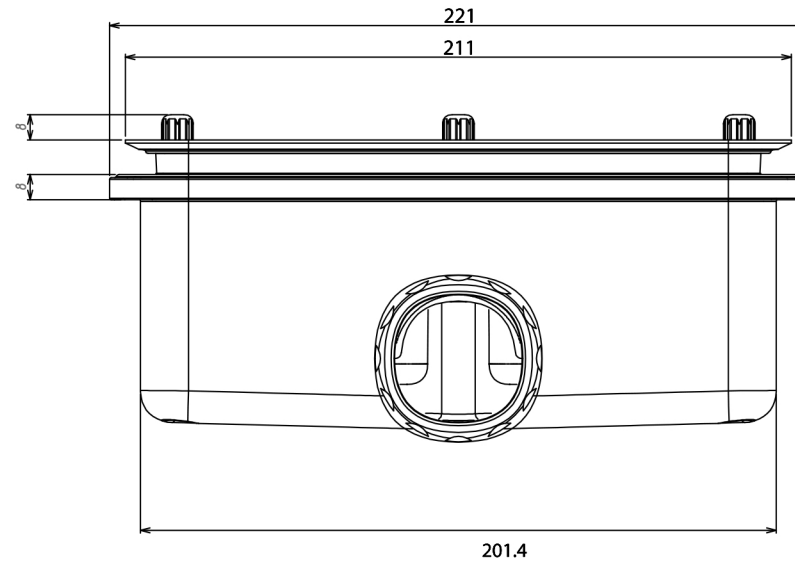

Giorgio Lux waste TRG-992

TISSINO

Designed to Inspire
Made to Experience

TISSINO

T 0345 582 8000
E info@tissino.co.uk
W tissino.co.uk

2 Lyncastle Road
Appleton Thorn
Warrington WA4 4SN

We reserve the right to
change this information
without prior notice