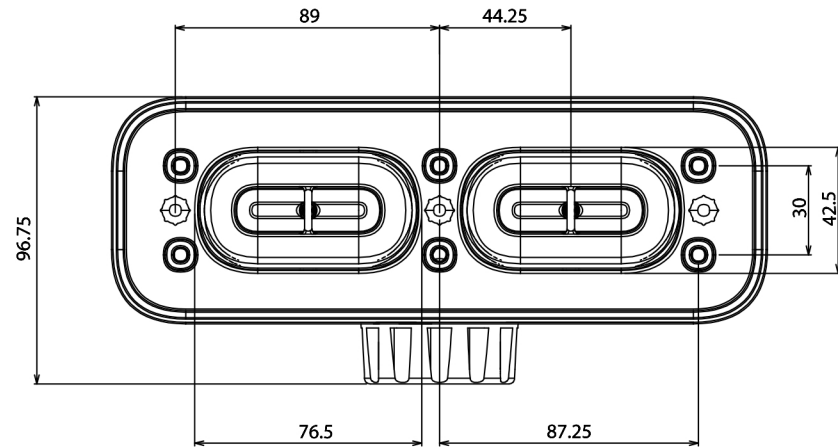

Giorgio Lux waste TRG-992

TISSINO

Designed to Inspire
Made to Experience

TISSINO

T 0345 582 8000
E info@tissino.co.uk
W tissino.co.uk

2 Lyncastle Road
Appleton Thorn
Warrington WA4 4SN

We reserve the right to
change this information
without prior notice