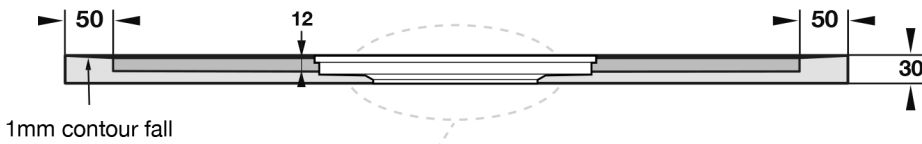

Giorgio Lux Series

Rectangle Shower Tray 900 x 900mm

tissino

Designed to Inspire
Made to Experience

tissino

T 0345 582 8000
E info@tissino.co.uk
W tissino.co.uk

2 Lyncastle Road
Appleton Thorn
Warrington WA4 4SN