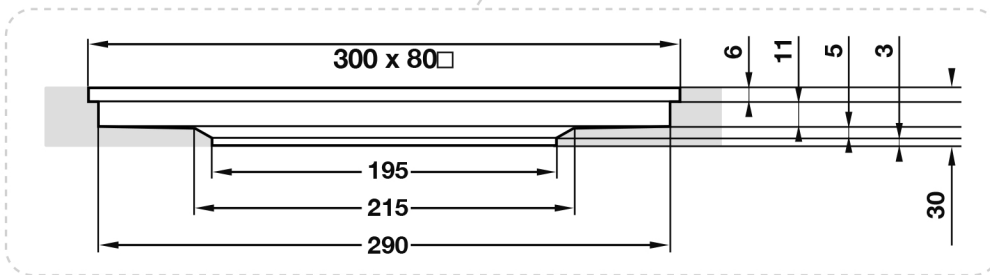

Giorgio Lux Series

Rectangle Shower Tray 900 x 900mm

tissino

Designed to Inspire
Made to Experience

tissino

T 0345 582 8000
E info@tissino.co.uk
W tissino.co.uk

2 Lyncastle Road
Appleton Thorn
Warrington WA4 4SN