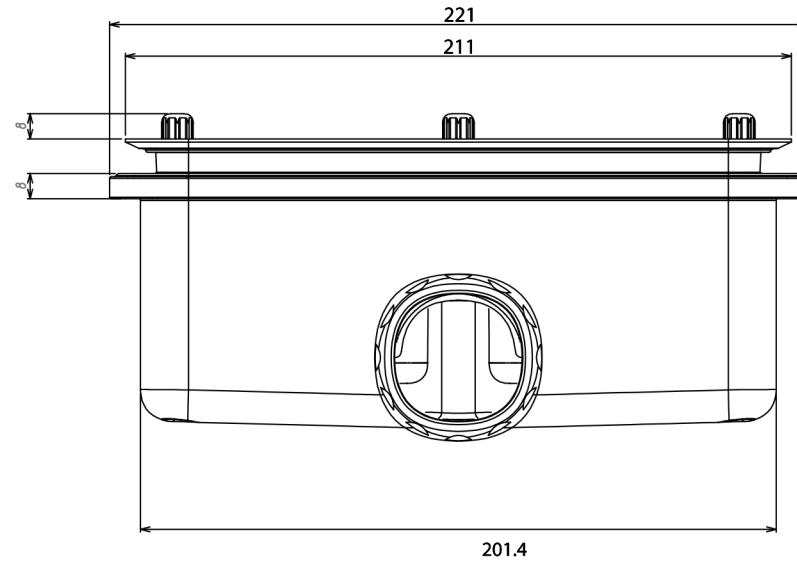

Giorgio Lux waste TRG-992

TISSINO

Designed to Inspire
Made to Experience

TISSINO

T 0345 582 8000
E info@tissino.co.uk
W tissino.co.uk

2 Lyncastle Road
Appleton Thorn
Warrington WA4 4SN

We reserve the right to
change this information
without prior notice