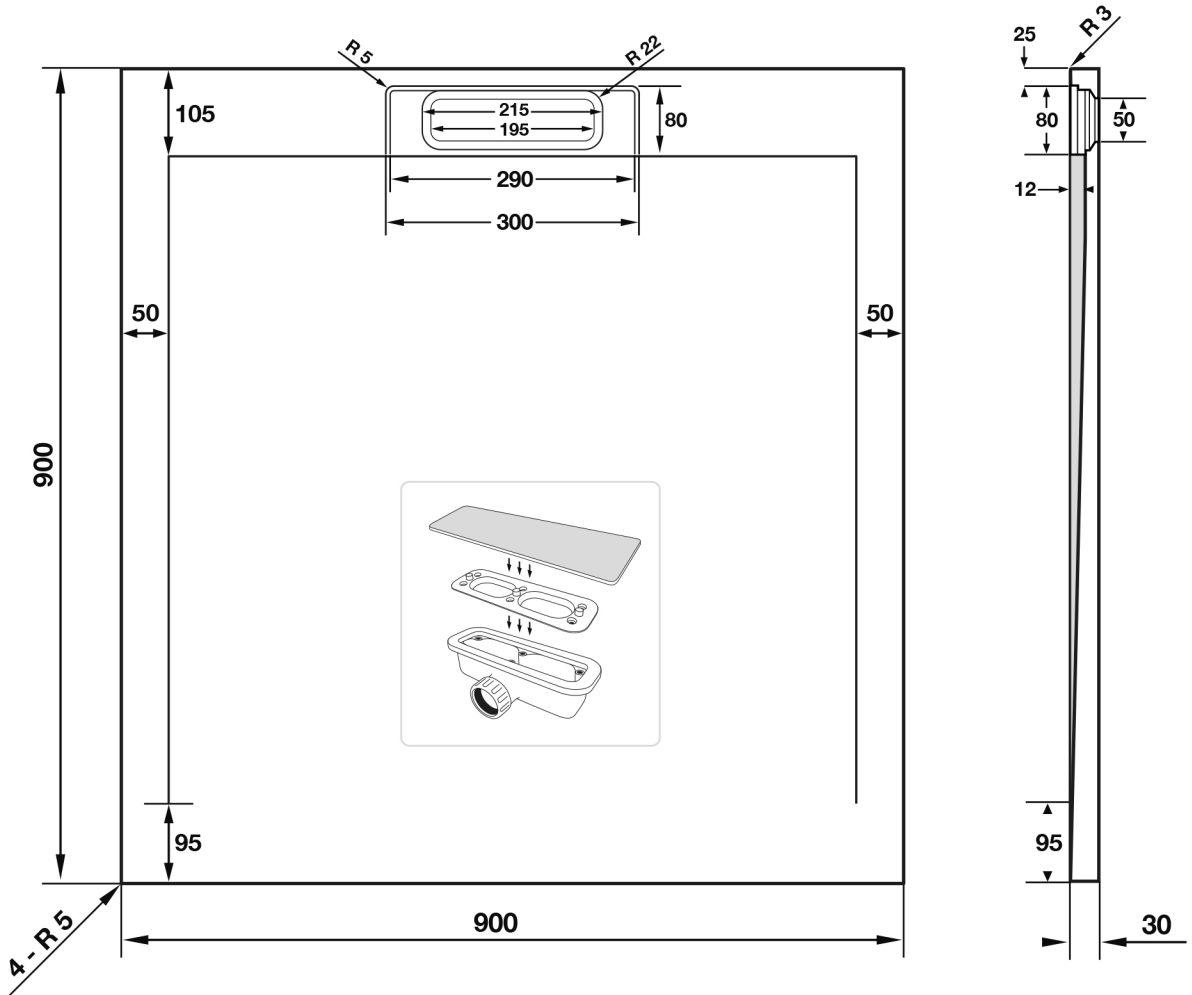

Giorgio Lux Series

Rectangle Shower Tray 900 x 900mm

tissino

Designed to Inspire
Made to Experience

tissino

T 0345 582 8000
E info@tissino.co.uk
W tissino.co.uk

2 Lyncastle Road
Appleton Thorn
Warrington WA4 4SN