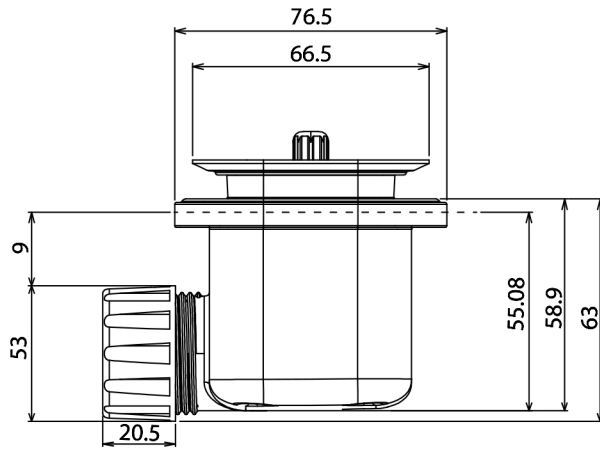

Giorgio Lux waste TRG-992

TISSINO

Designed to Inspire
Made to Experience

TISSINO

T 0345 582 8000
E info@tissino.co.uk
W tissino.co.uk

2 Lyncastle Road
Appleton Thorn
Warrington WA4 4SN

We reserve the right to
change this information
without prior notice