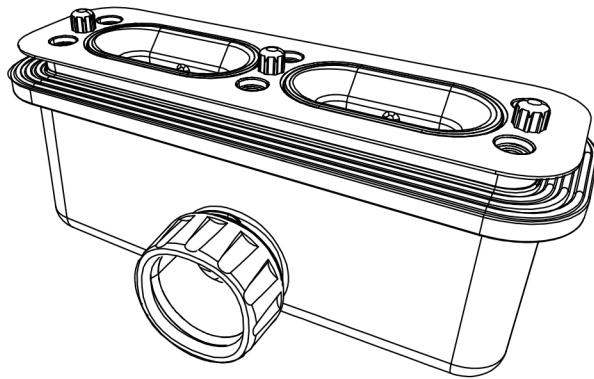

Giorgio Lux Series

Rectangle Shower Tray 1800 x 800mm

tissino

Designed to Inspire
Made to Experience

Giorgio Lux waste TRG-992

TISSINO

Designed to Inspire
Made to Experience

TISSINO