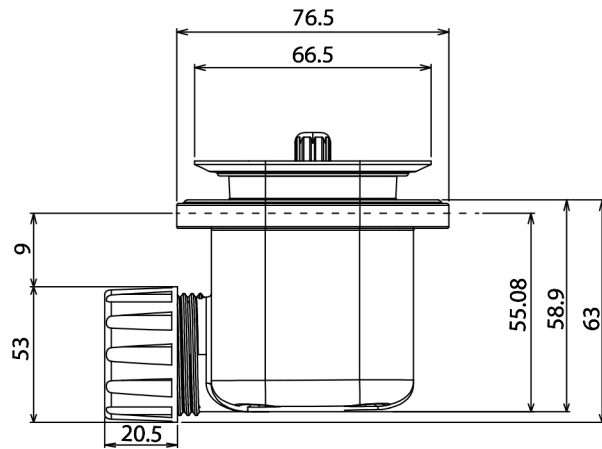

Giorgio Lux Series

Rectangle Shower Tray 1800 x 800mm

tissino

Designed to Inspire
Made to Experience

Giorgio Lux waste TRG-992

TISSINO

Designed to Inspire
Made to Experience

TISSINO