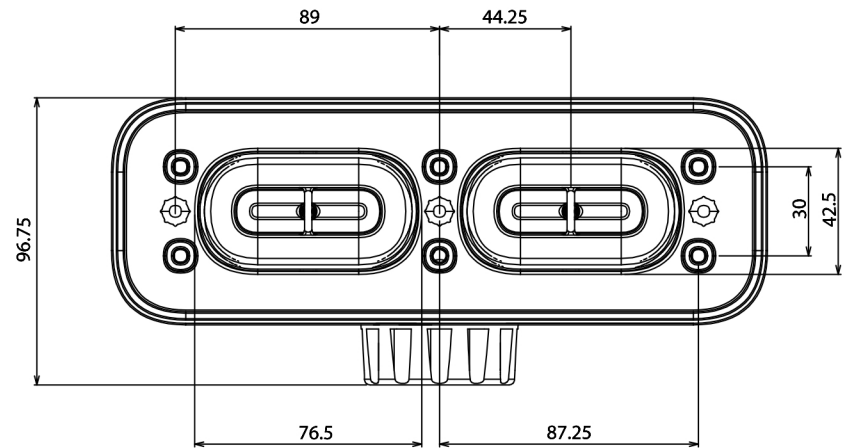

Giorgio Lux Series

Rectangle Shower Tray 1800 x 800mm

tissino

Designed to Inspire
Made to Experience

Giorgio Lux waste TRG-992

TISSINO

Designed to Inspire
Made to Experience

TISSINO