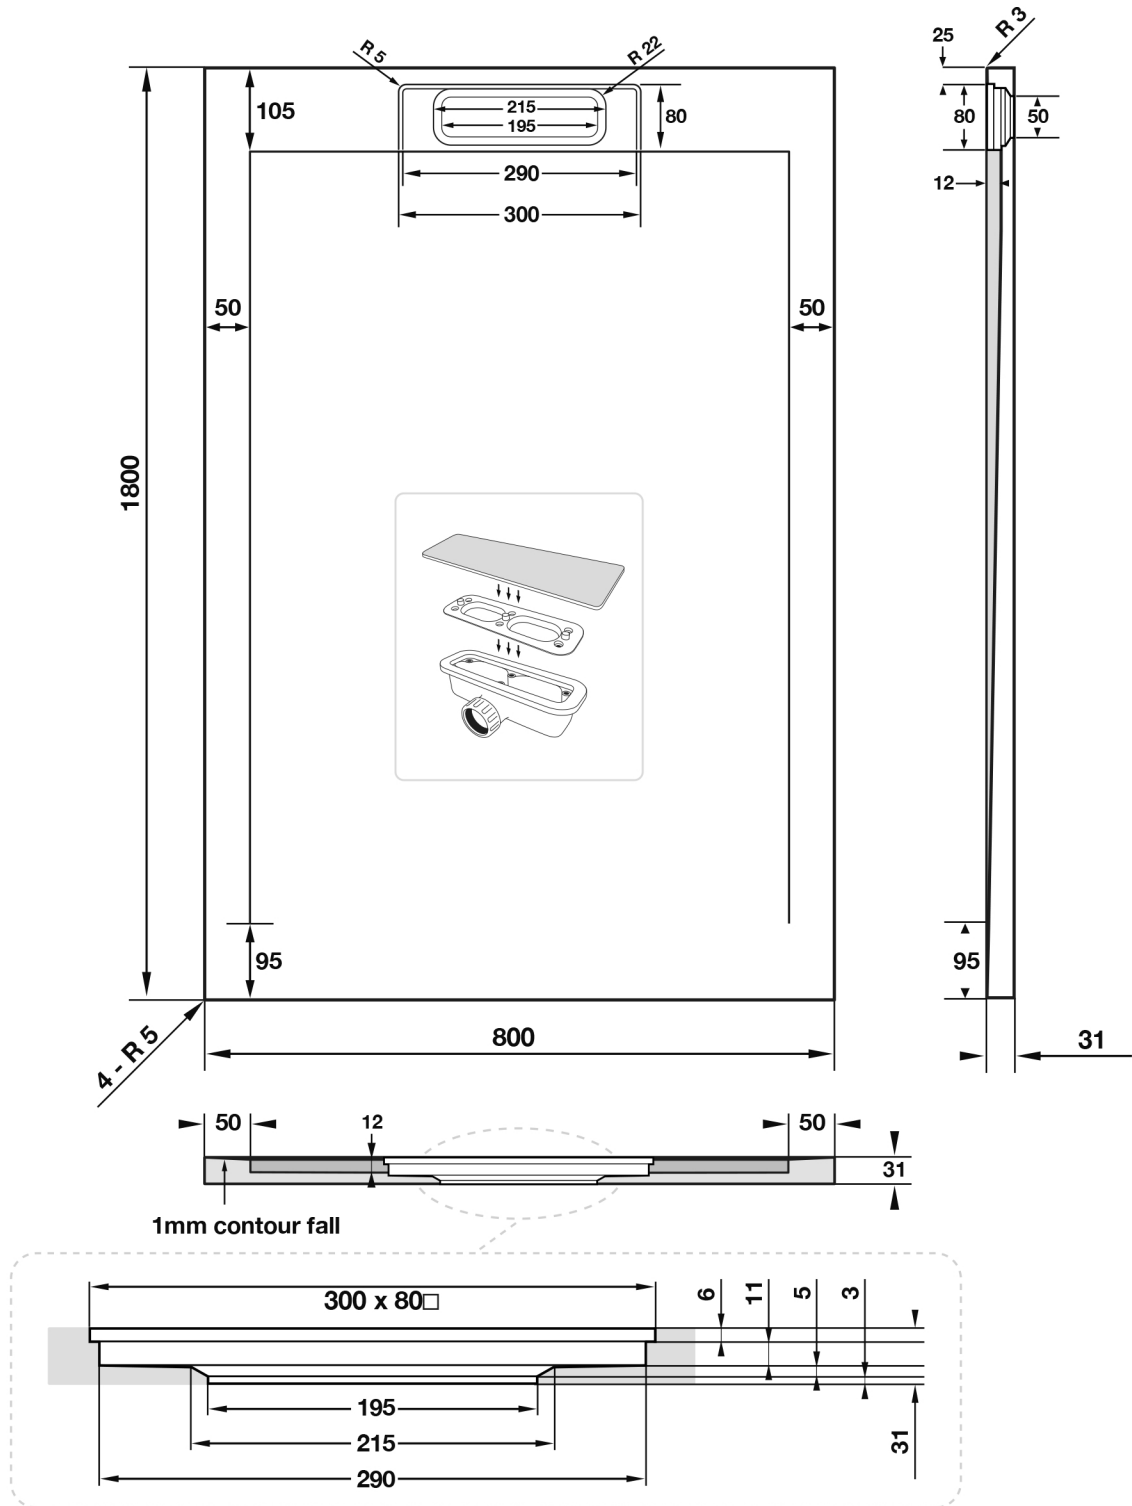

Giorgio Lux Series

Rectangle Shower Tray 1800 x 800mm

tissino

Designed to Inspire
Made to Experience

Giorgio Lux waste TRG-992

TISSINO

Designed to Inspire
Made to Experience

TISSINO