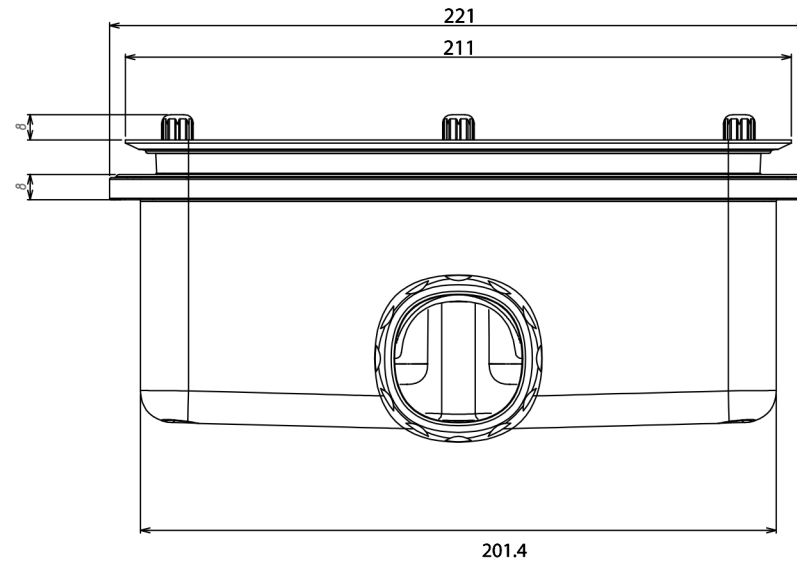

Giorgio Lux Series

Rectangle Shower Tray 1800 x 800mm

tissino

Designed to Inspire
Made to Experience

Giorgio Lux waste TRG-992

TISSINO

Designed to Inspire
Made to Experience

TISSINO