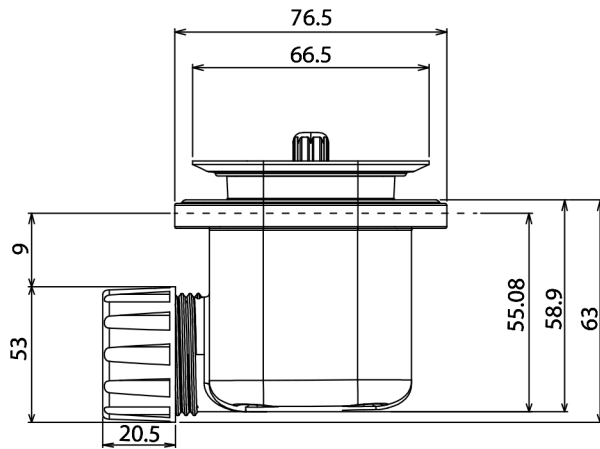

Giorgio Lux waste TRG-992

TISSINO

Designed to Inspire
Made to Experience

TISSINO

T 0345 582 8000
E info@tissino.co.uk
W tissino.co.uk

2 Lyncastle Road
Appleton Thorn
Warrington WA4 4SN

We reserve the right to
change this information
without prior notice