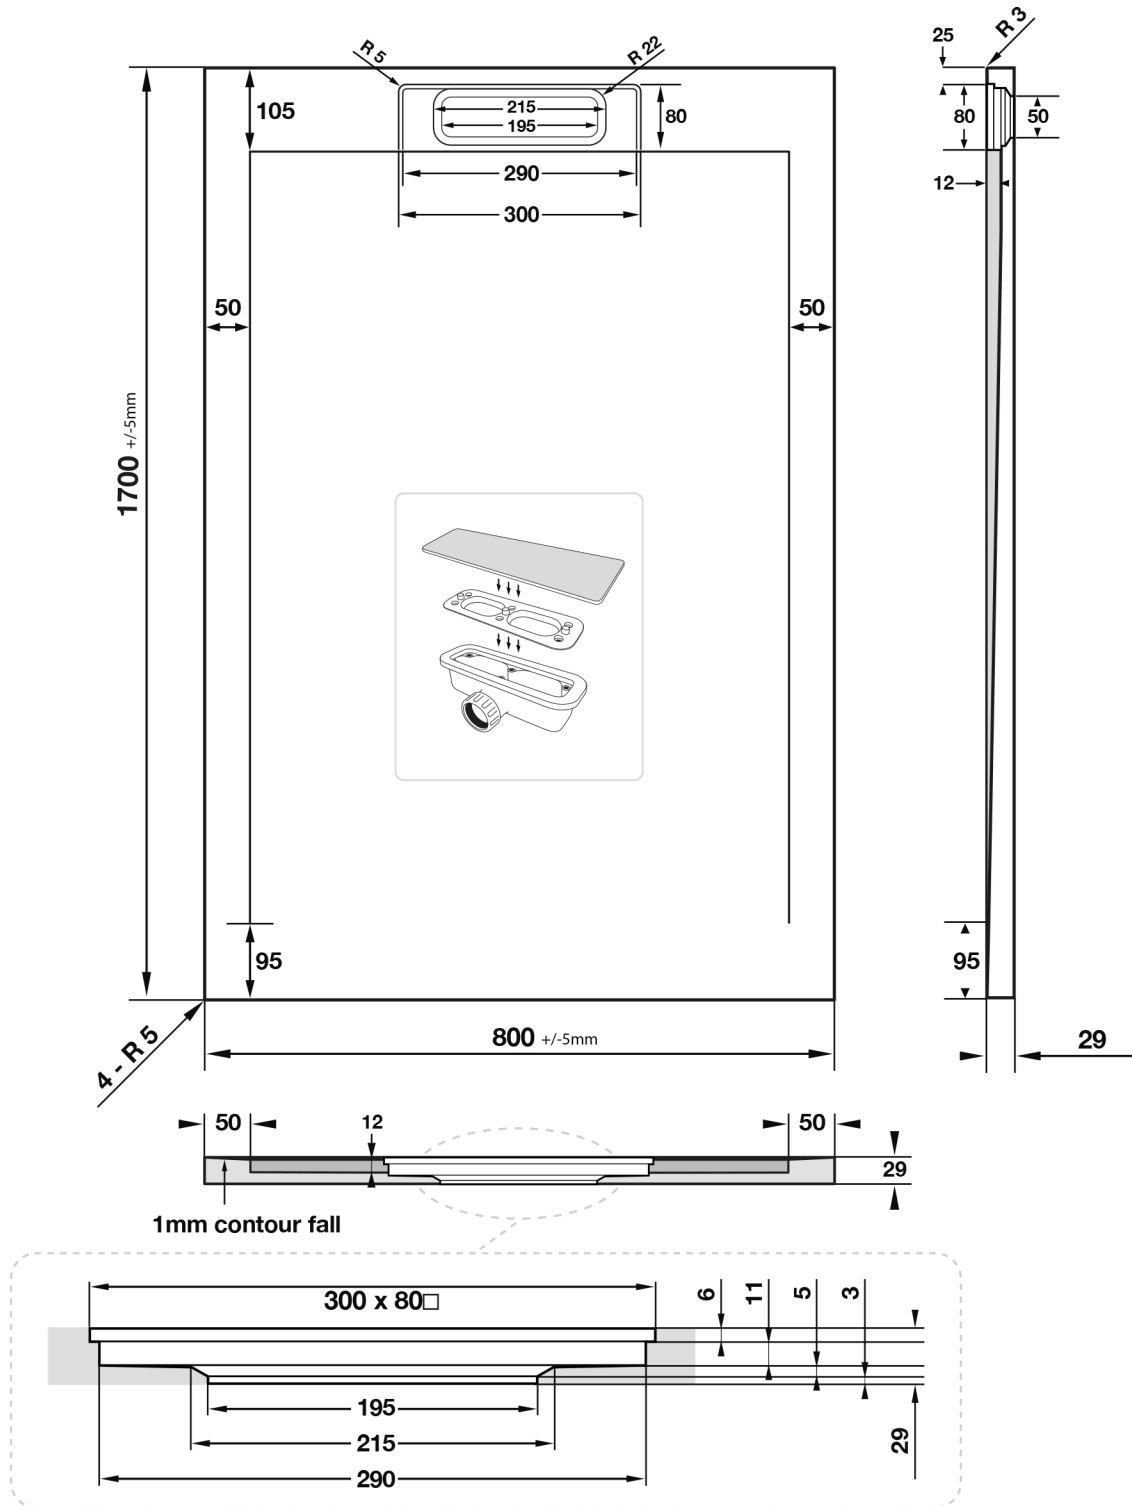

Giorgio Lux Series

Rectangle Shower Tray 1700 x 800mm

tissino

Designed to Inspire
Made to Experience

tissino

T 0345 582 8000
E info@tissino.co.uk
W tissino.co.uk

2 Lyncastle Road
Appleton Thorn
Warrington WA4 4SN

We reserve the right to
change this information
without prior notice