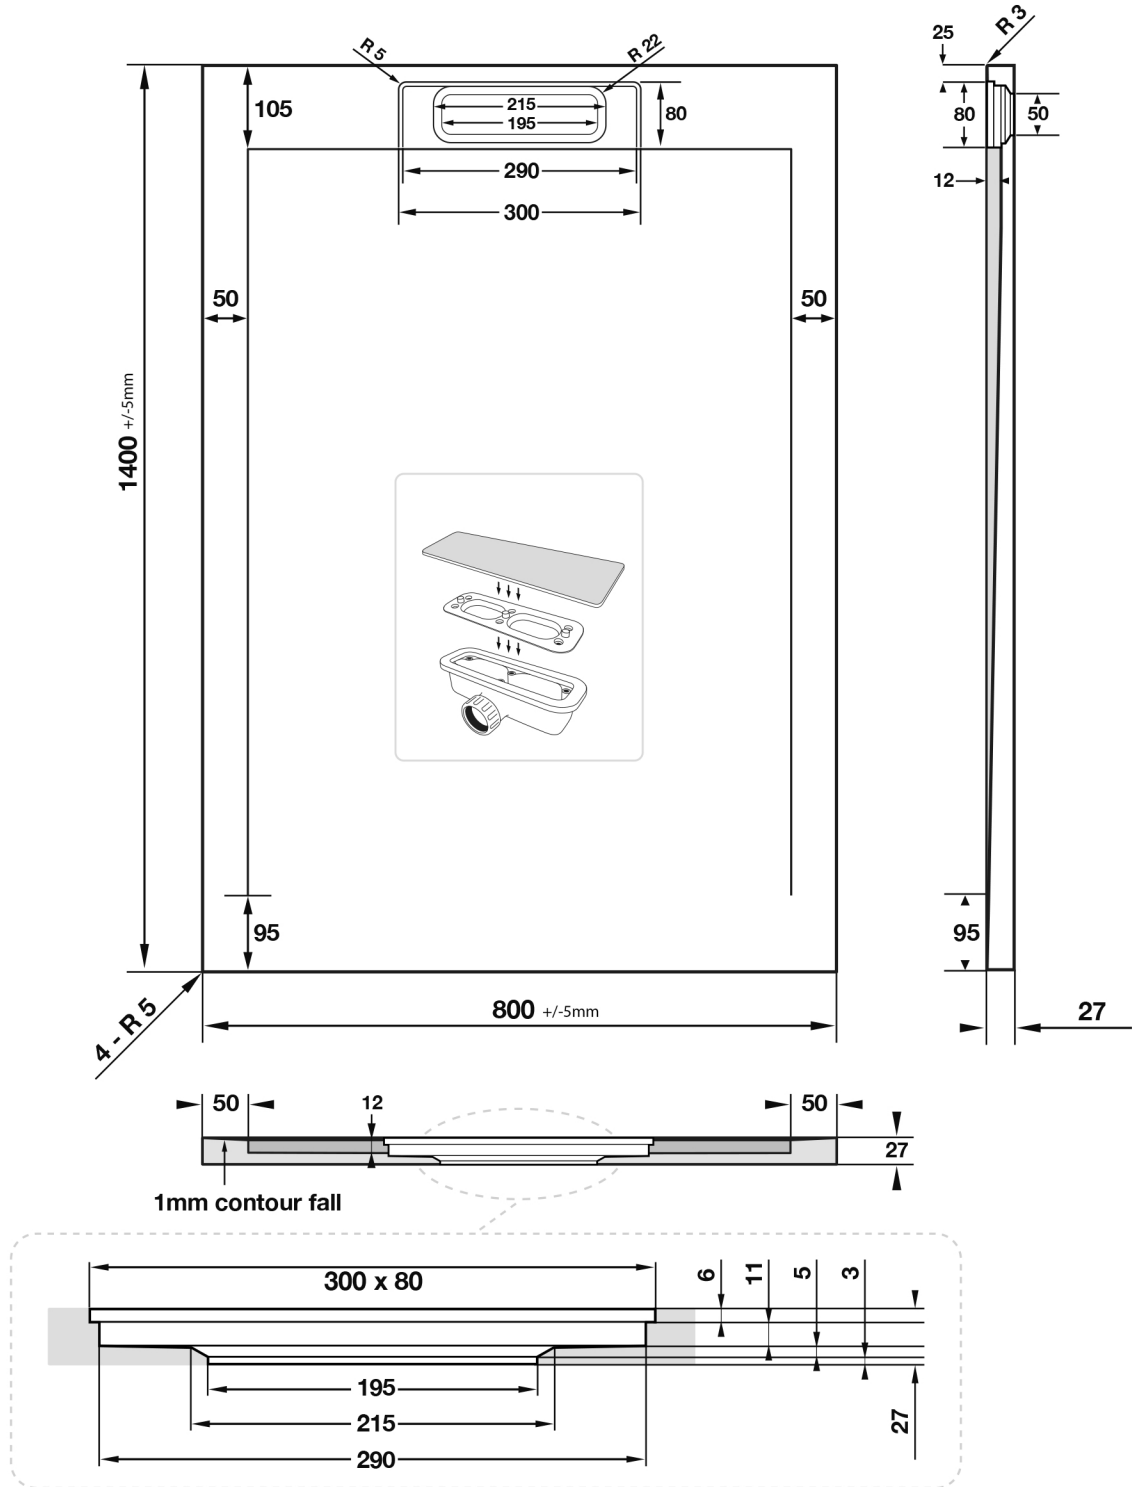

Giorgio Lux Series

Rectangle Shower Tray 1400 x 800mm

tissino

Designed to Inspire
Made to Experience