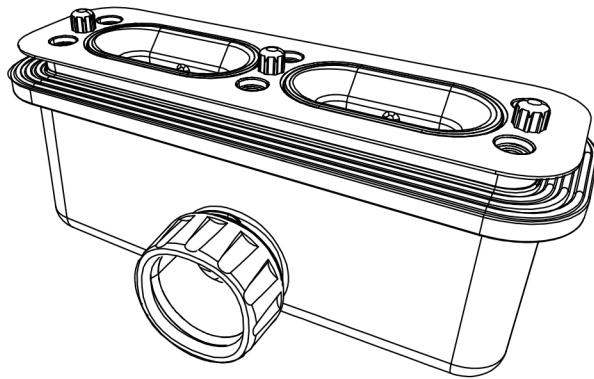

Giorgio Lux waste TRG-992

TISSINO

Designed to Inspire
Made to Experience

TISSINO

T 0345 582 8000
E info@tissino.co.uk
W tissino.co.uk

2 Lyncastle Road
Appleton Thorn
Warrington WA4 4SN

We reserve the right to
change this information
without prior notice