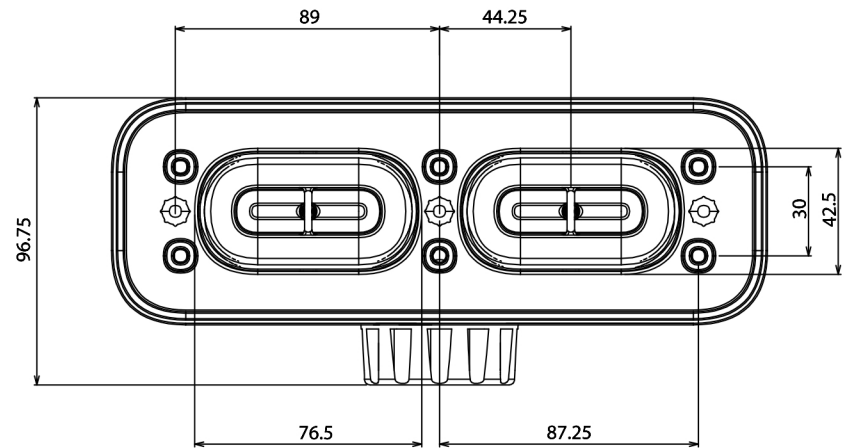

Giorgio Lux waste TRG-992

TISSINO

Designed to Inspire
Made to Experience

TISSINO

T 0345 582 8000
E info@tissino.co.uk
W tissino.co.uk

2 Lyncastle Road
Appleton Thorn
Warrington WA4 4SN

We reserve the right to
change this information
without prior notice