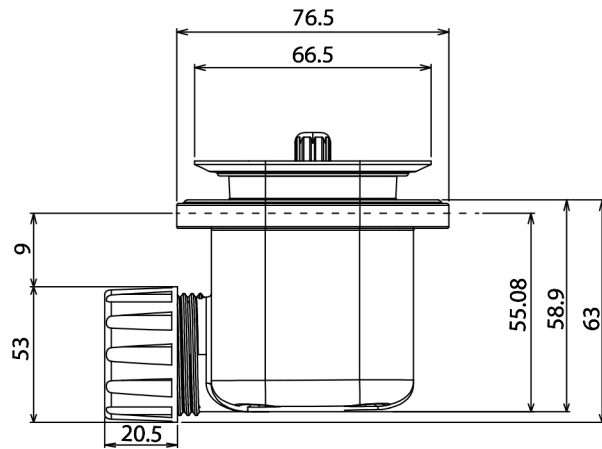

Giorgio Lux waste TRG-992

TISSINO

Designed to Inspire
Made to Experience

TISSINO

T 0345 582 8000
E info@tissino.co.uk
W tissino.co.uk

2 Lyncastle Road
Appleton Thorn
Warrington WA4 4SN

We reserve the right to
change this information
without prior notice