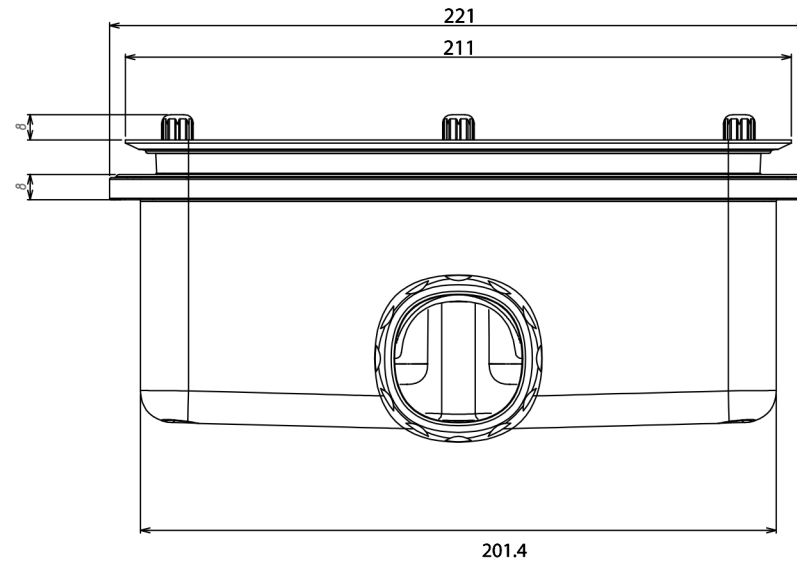

Giorgio Lux waste TRG-992

TISSINO

Designed to Inspire
Made to Experience

TISSINO

T 0345 582 8000
E info@tissino.co.uk
W tissino.co.uk

2 Lyncastle Road
Appleton Thorn
Warrington WA4 4SN

We reserve the right to
change this information
without prior notice