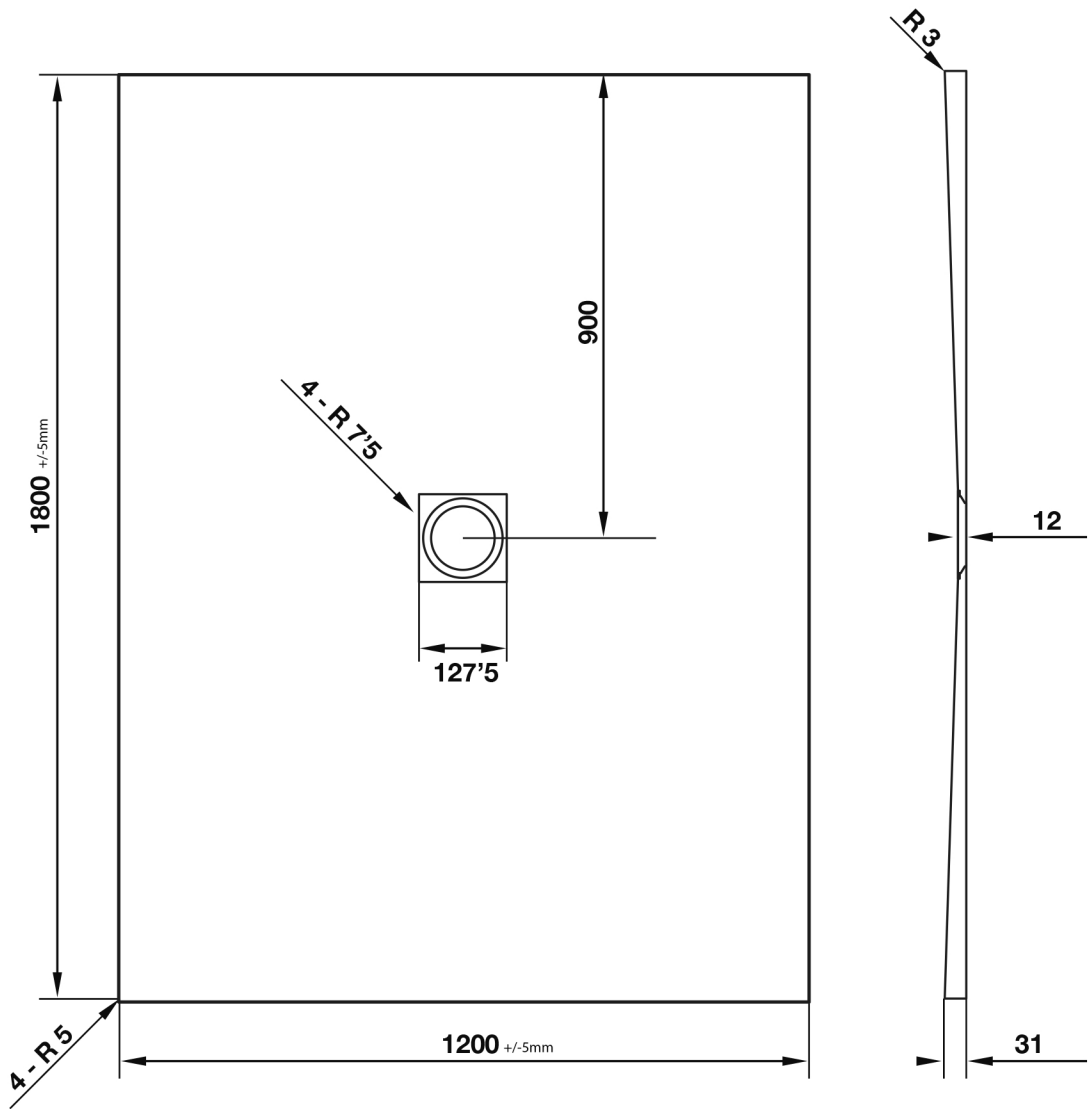

Giorgio2 Series

Square Shower Tray 1800 x 1200mm

tissino

Designed to Inspire
Made to Experience