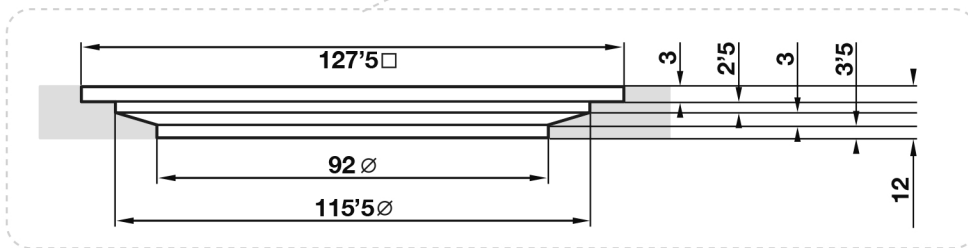

Giorgio2 Series

Square Shower Tray 1800 x 1200mm

tissino

Designed to Inspire
Made to Experience