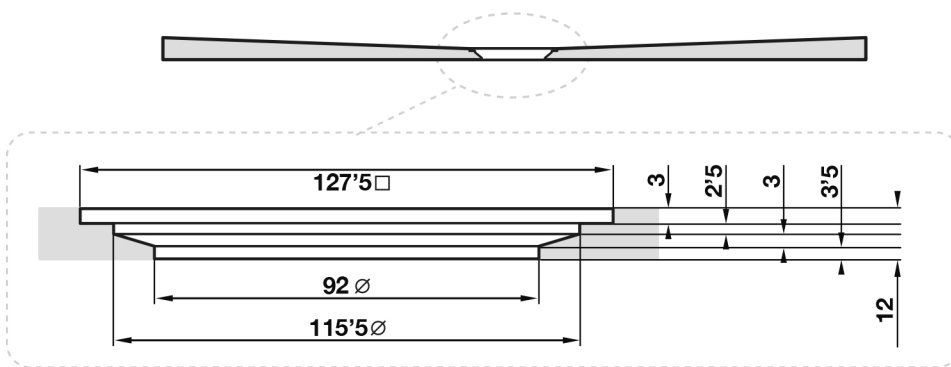

Giorgio2 Series

Square Shower Tray 1600 x 1200mm

tissino

Designed to Inspire
Made to Experience

tissino

T 0345 582 8000
E info@tissino.co.uk
W tissino.co.uk

2 Lyncastle Road
Appleton Thorn
Warrington WA4 4SN

We reserve the right to
change this information
without prior notice