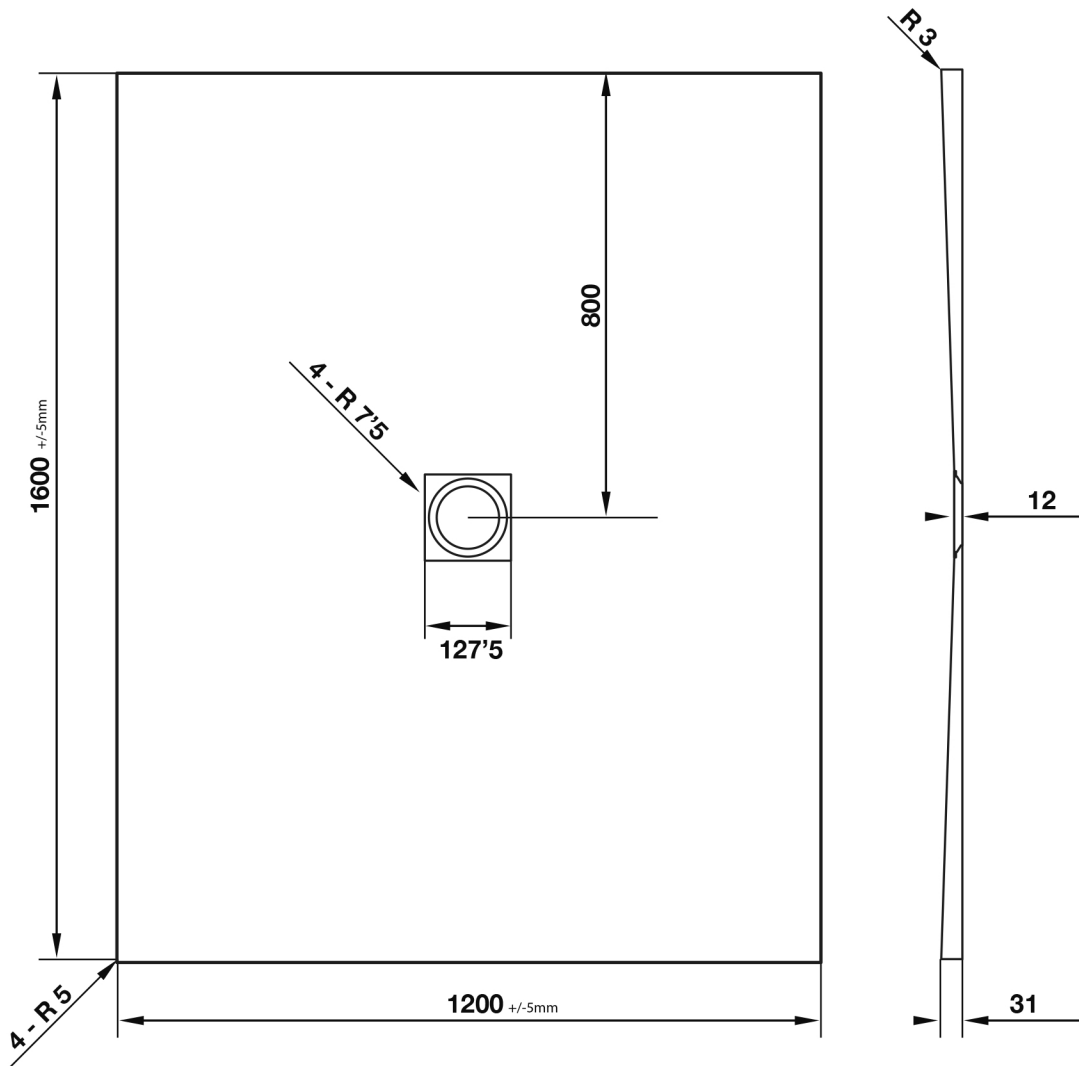

Giorgio2 Series

Square Shower Tray 1600 x 1200mm

tissino

Designed to Inspire
Made to Experience

tissino

T 0345 582 8000
E info@tissino.co.uk
W tissino.co.uk

2 Lyncastle Road
Appleton Thorn
Warrington WA4 4SN

We reserve the right to
change this information
without prior notice