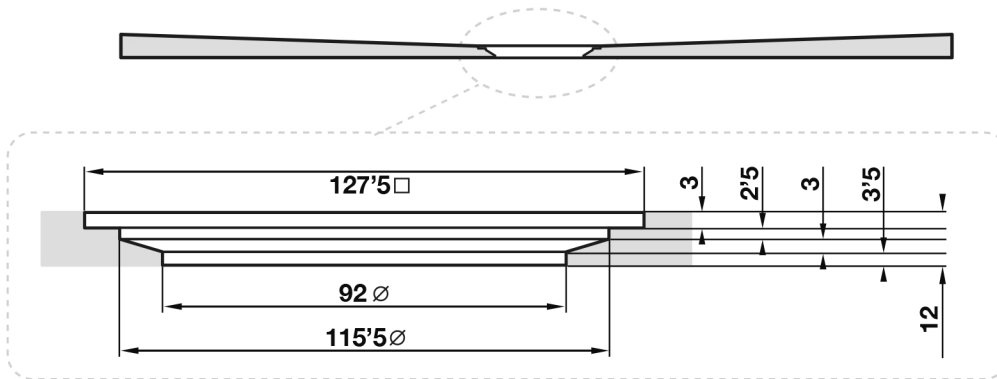

Giorgio2 Series

Square Shower Tray 1200 x 1200mm

tissino

Designed to Inspire
Made to Experience

tissino

T 0345 582 8000
E info@tissino.co.uk
W tissino.co.uk

2 Lyncastle Road
Appleton Thorn
Warrington WA4 4SN