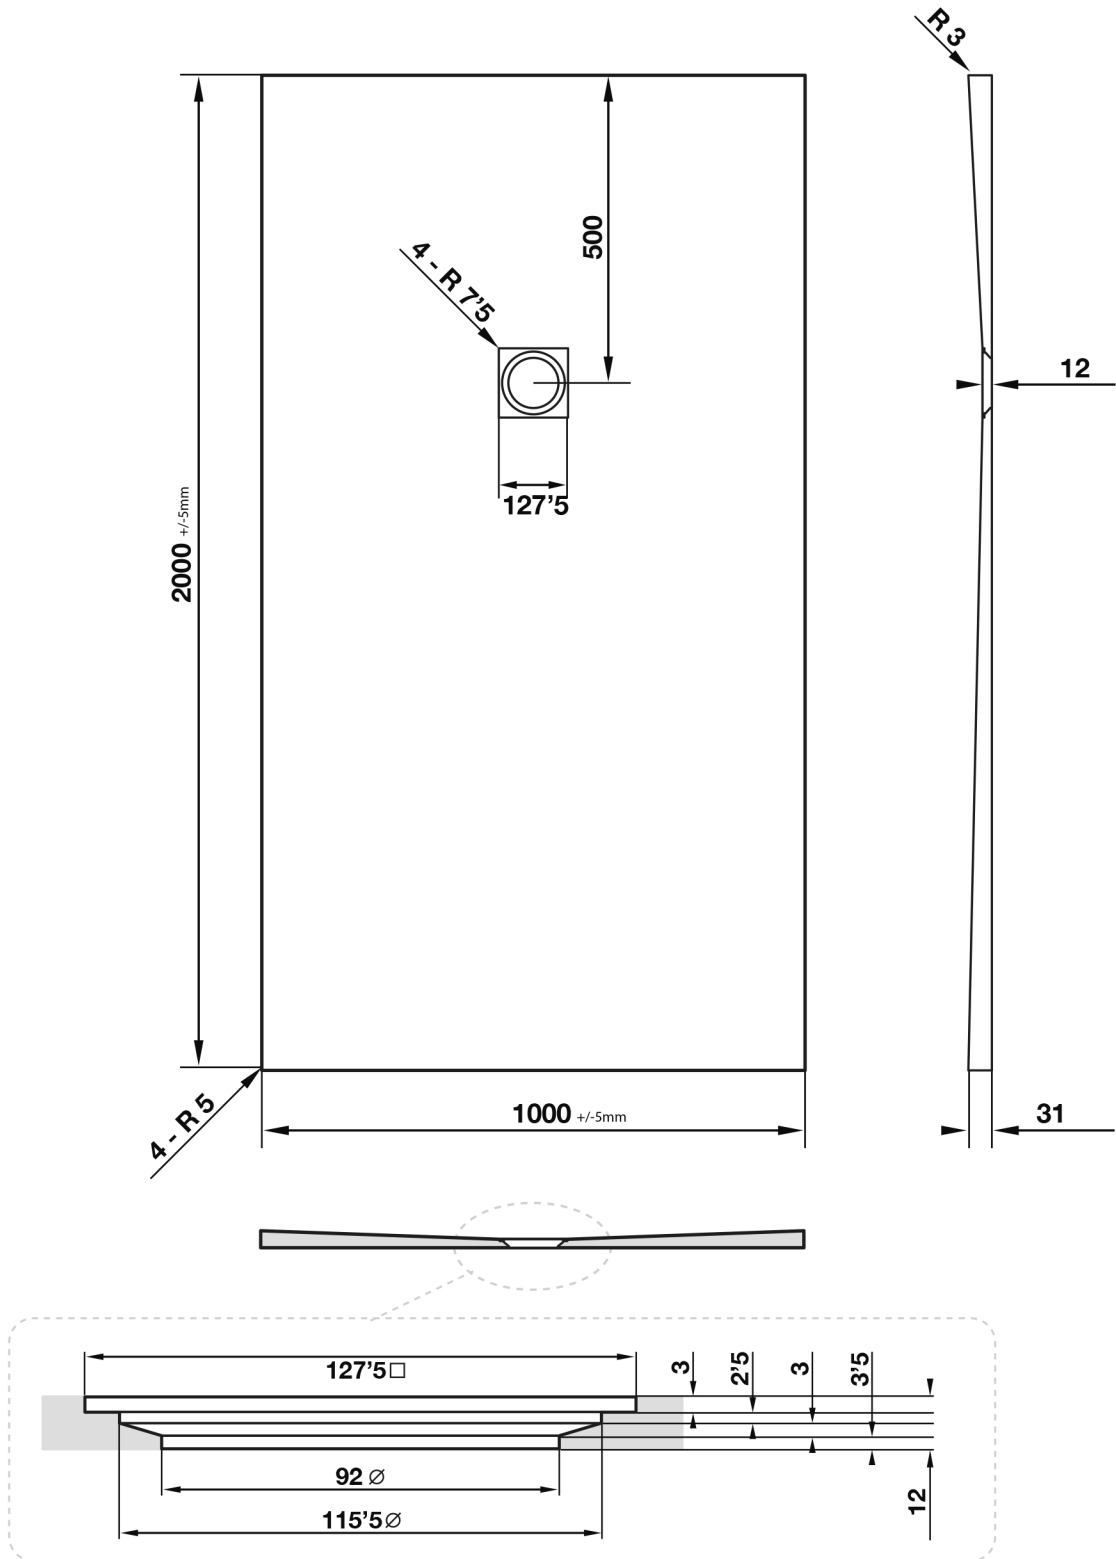

Giorgio2 Series

Square Shower Tray 2000 x 1000mm

tissino

Designed to Inspire
Made to Experience

Giorgio2 Series

tissino

Designed to Inspire
Made to Experience

tissino