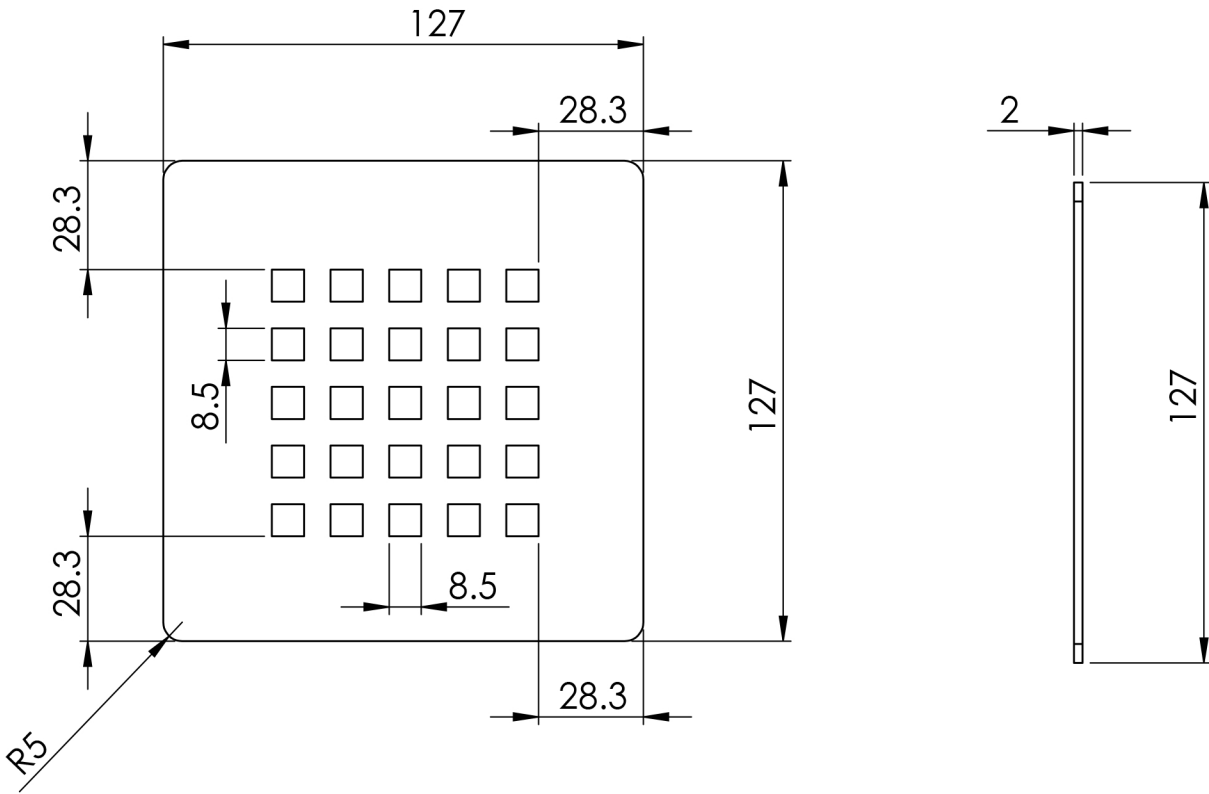

Giorgio2 Series

Square Shower Tray 2000 x 1000mm

tissino

Designed to Inspire
Made to Experience

Giorgio2 Series

tissino

Designed to Inspire
Made to Experience

tissino