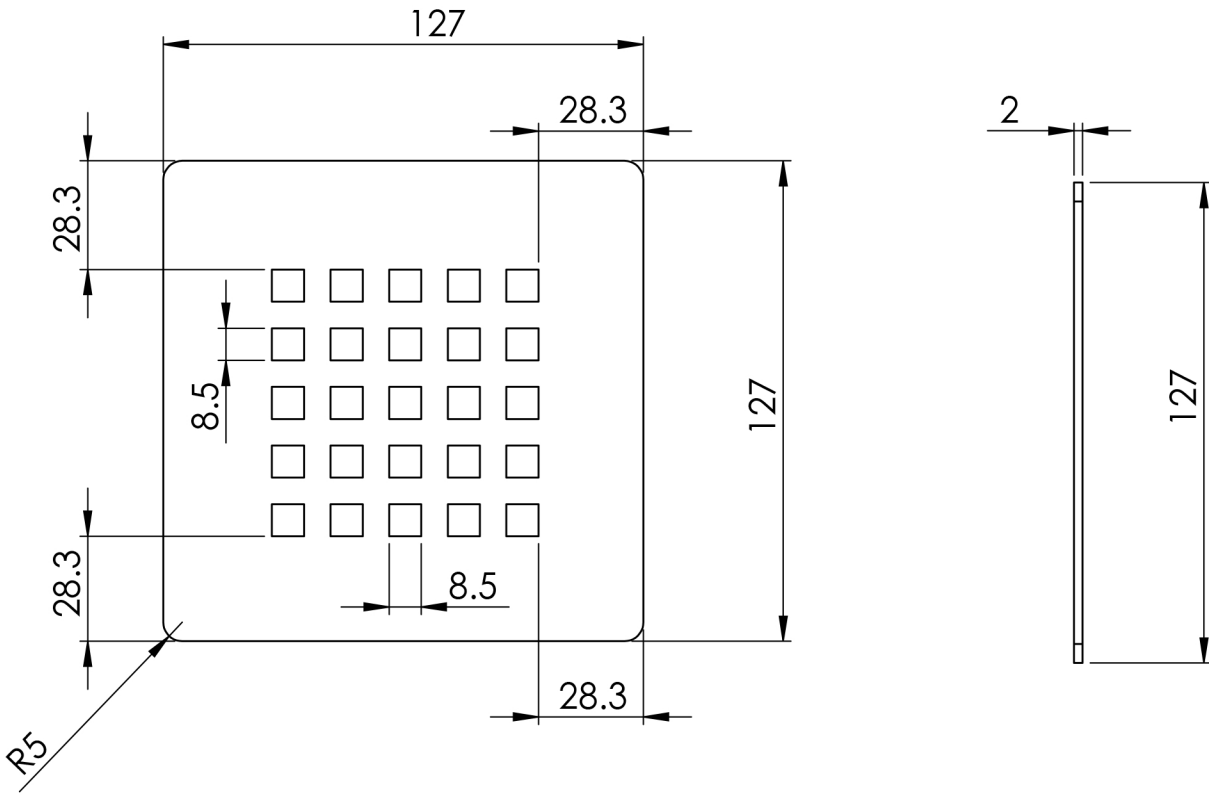

Giorgio2 Series

Square Shower Tray 1900 x 1000mm

tissino

Designed to Inspire
Made to Experience

Giorgio2 Series

tissino

Designed to Inspire
Made to Experience

tissino