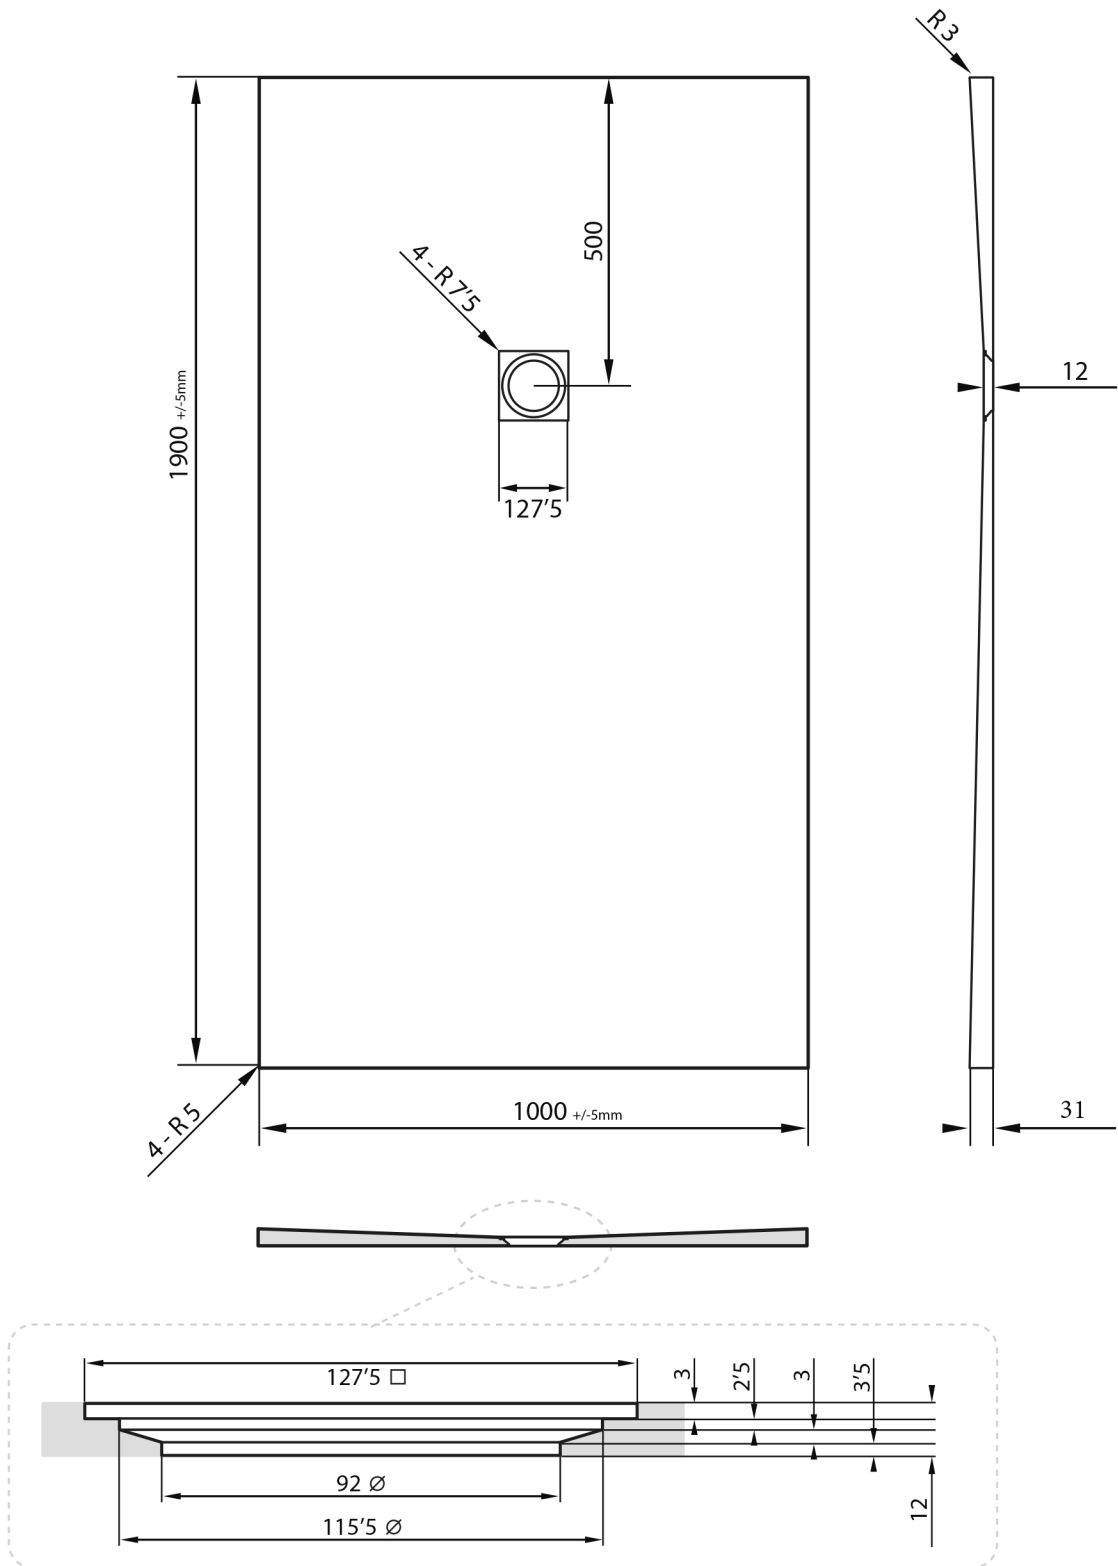

Giorgio2 Series

Square Shower Tray 1900 x 1000mm

tissino

Designed to Inspire
Made to Experience

Giorgio2 Series

tissino

Designed to Inspire
Made to Experience

tissino