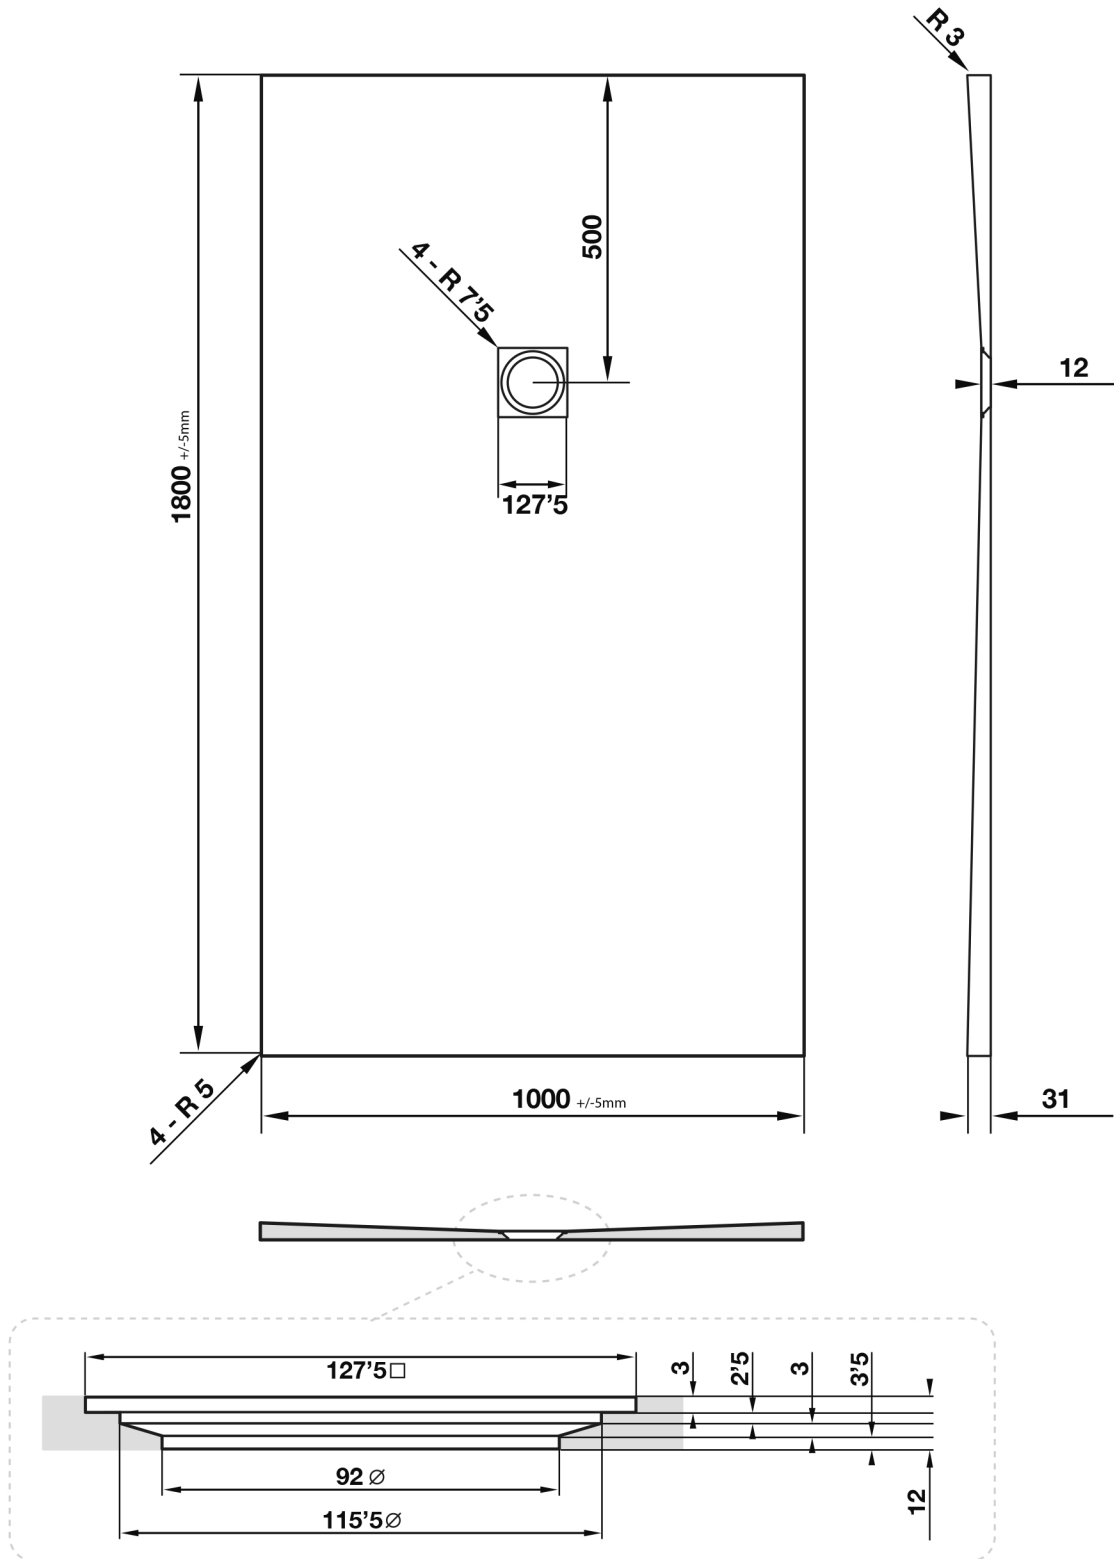

Giorgio2 Series

Square Shower Tray 1800 x 1000mm

tissino

Designed to Inspire
Made to Experience