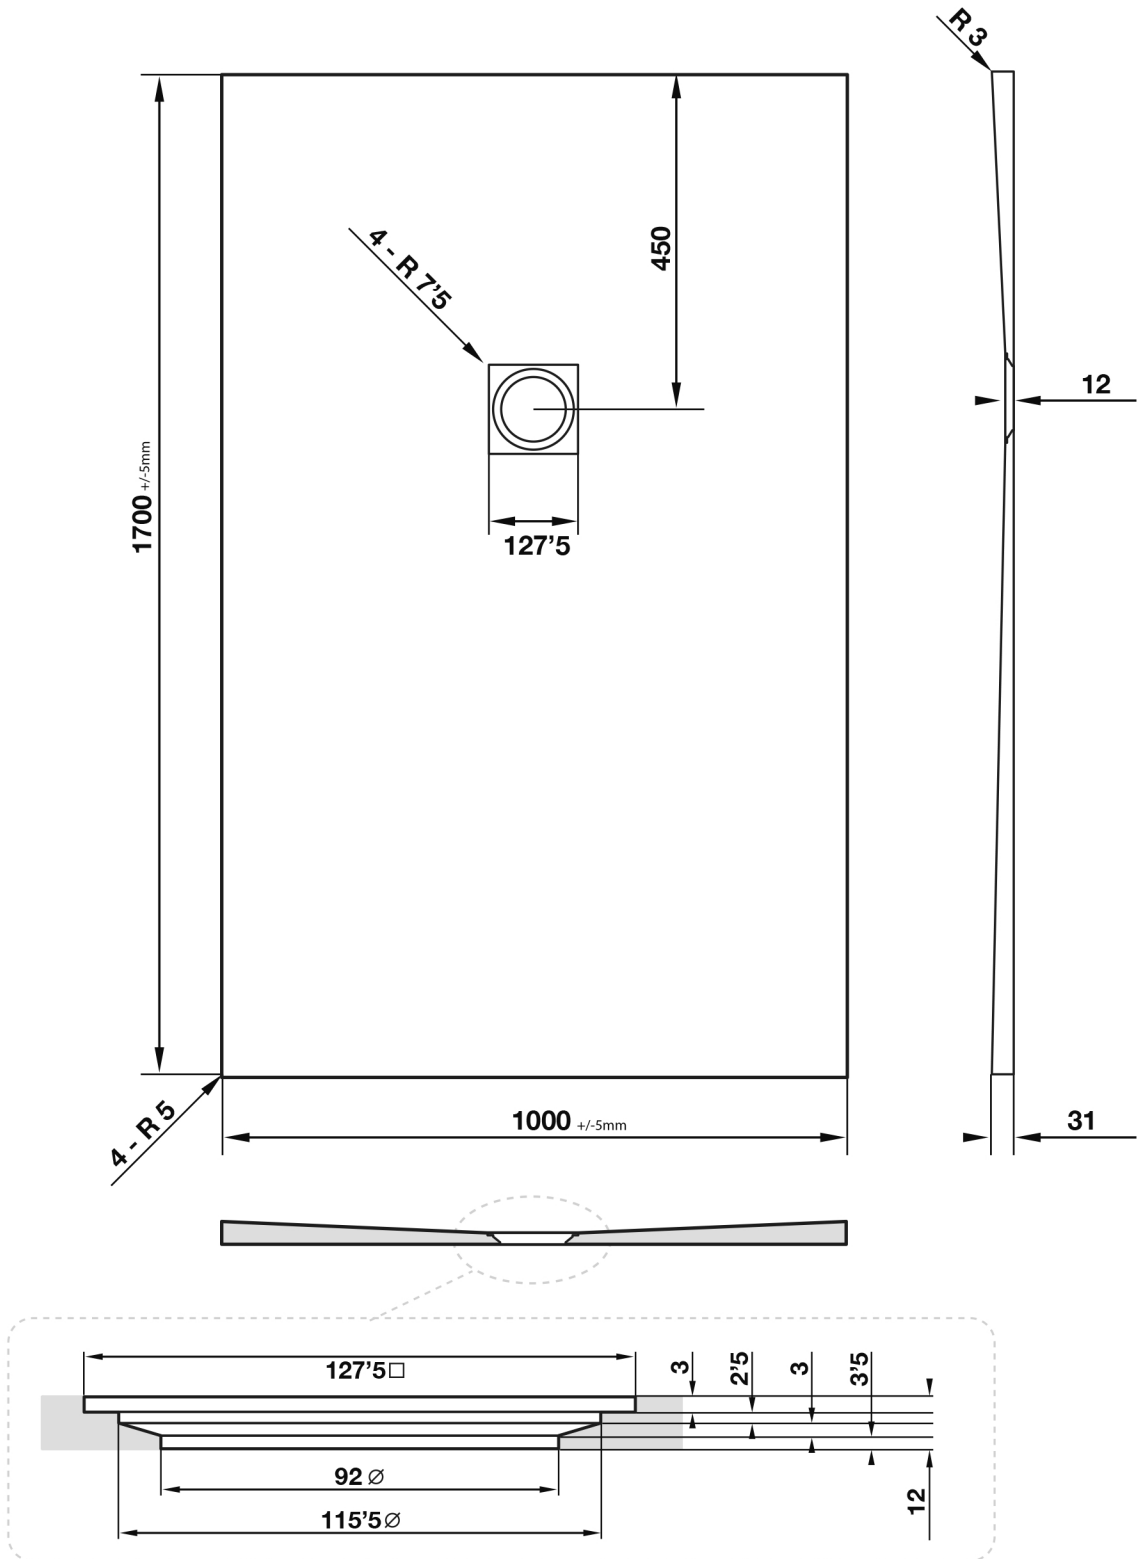

Giorgio2 Series

Square Shower Tray 1700 x 1000mm

tissino

Designed to Inspire
Made to Experience