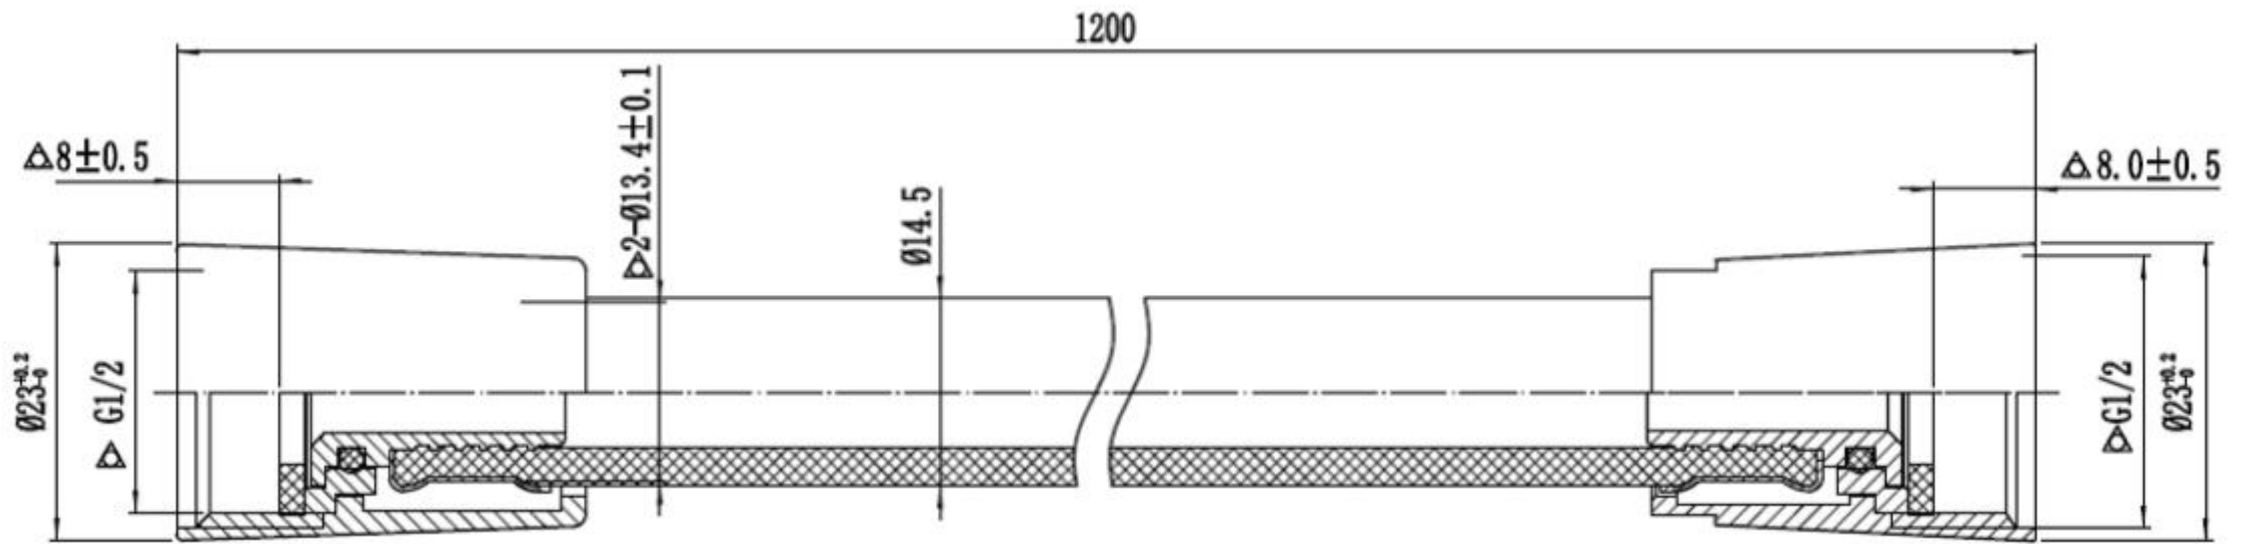

Universal Showers
TVC000035000

27.07.2022

Villeroy & Boch
1748