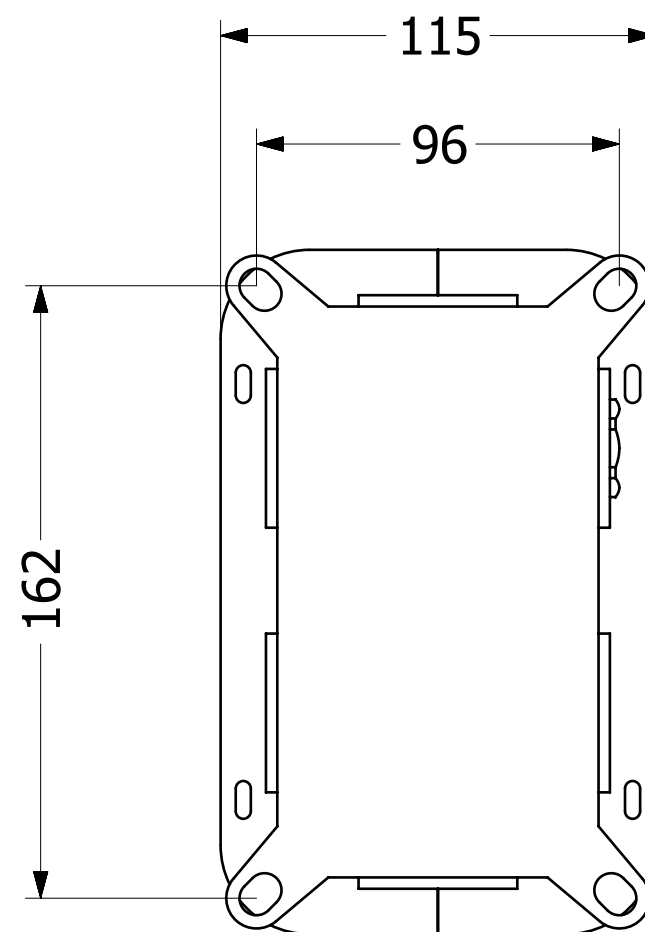

Universal Taps & Fittings TVD000651000	
V01 / 30.06.2021	Villeroy & Boch 1748