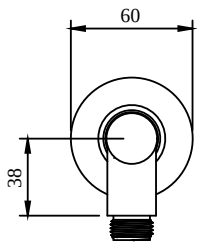

ACCESSORIES UNIVERSAL SHOWERS

TECHNICAL DRAWINGS

TVC000453510