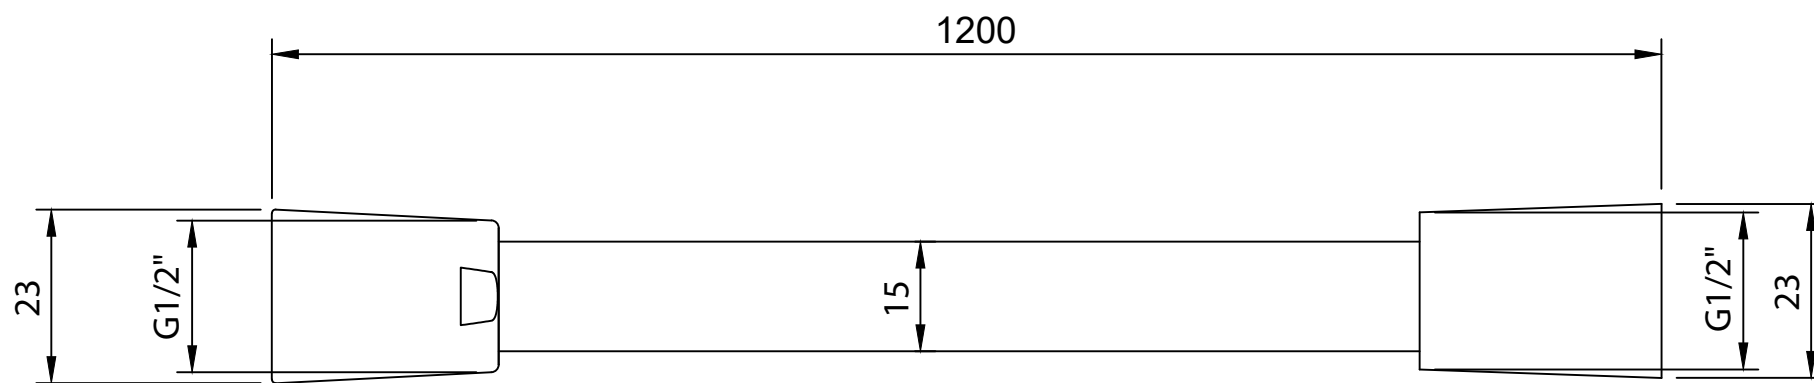

Universal Showers TVC000035000	 Villeroy & Boch
V01 / 30.06.2021	1748