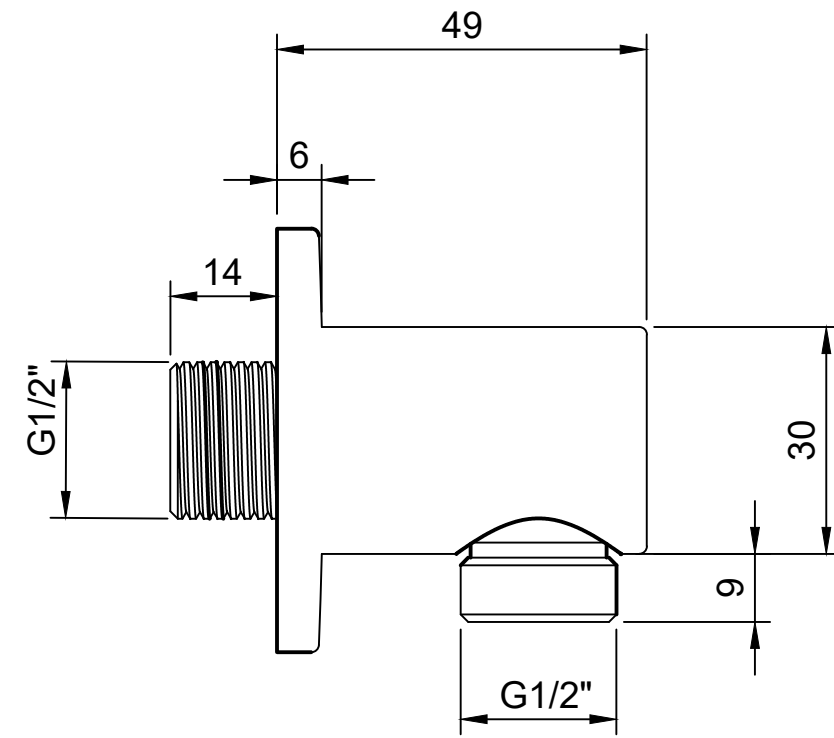

Universal Showers
TVC000456000

V01 / 30.06.2021

Villeroy & Boch

1748