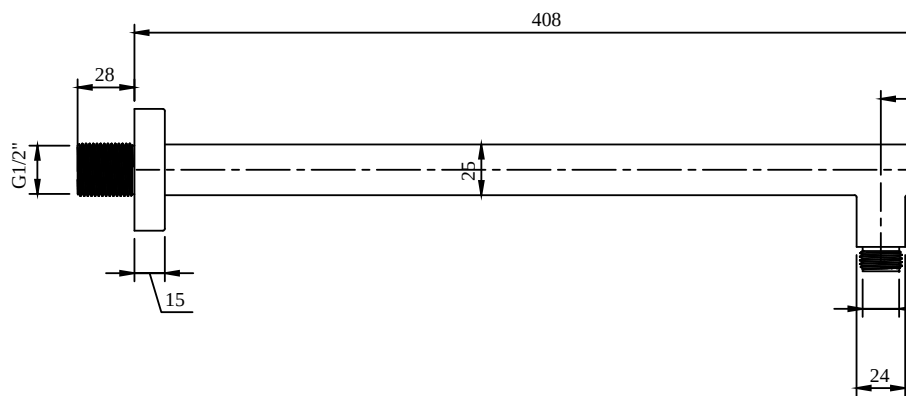

ACCESSORIES UNIVERSAL SHOWERS

TECHNICAL DRAWINGS

TVC000453510