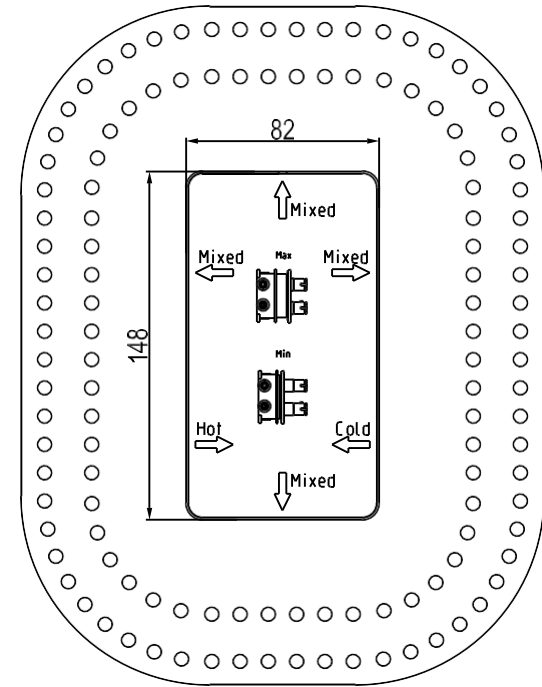

ViBox TVD00065100000	
V02 / 06.03.2023	Villeroy & Boch 1748