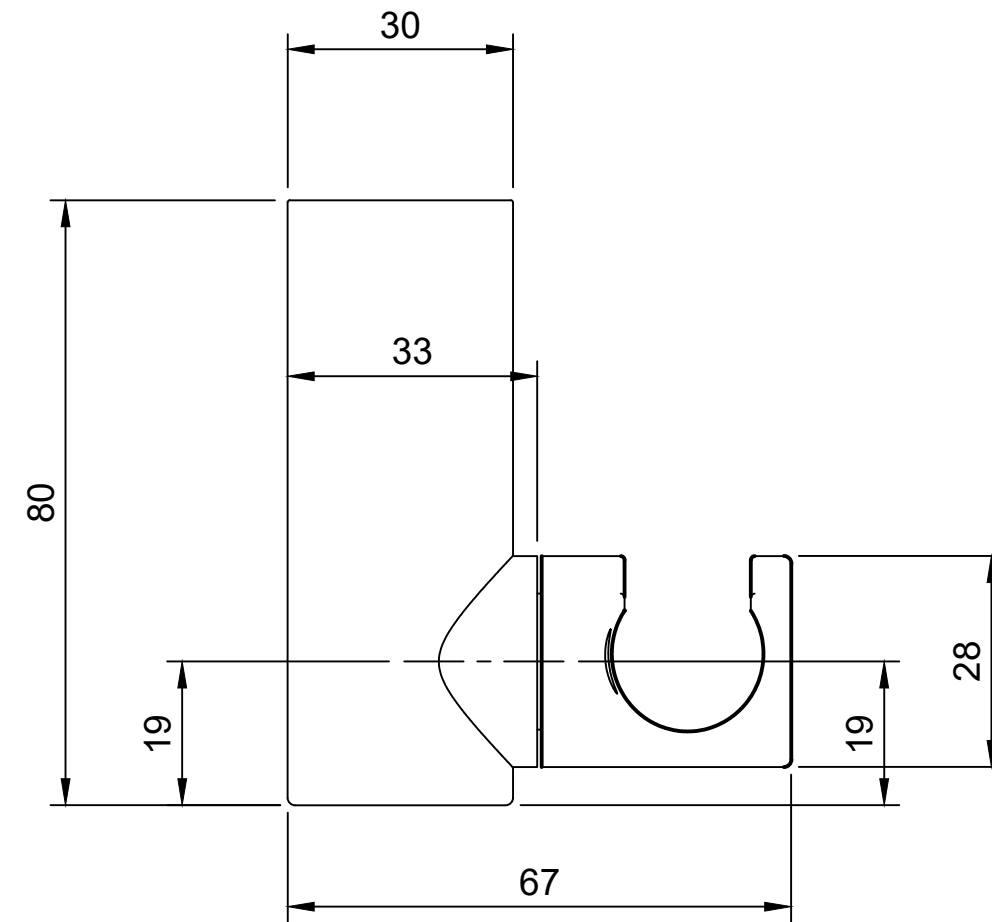

Universal Showers
TVC000458000

V01 / 30.06.2021

Villeroy & Boch

1748