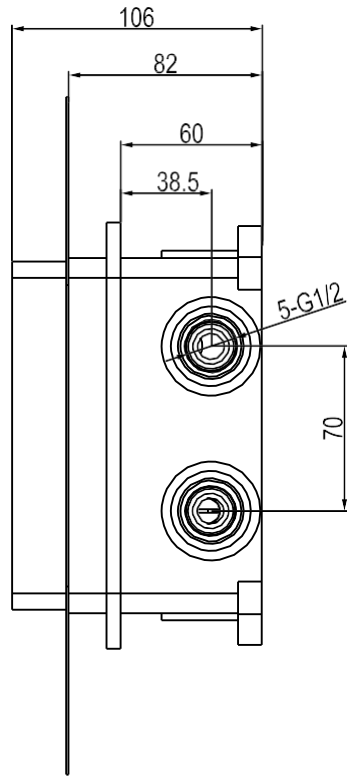

ViBox TVD00065100000	
V02 / 06.03.2023	Villeroy & Boch 1748