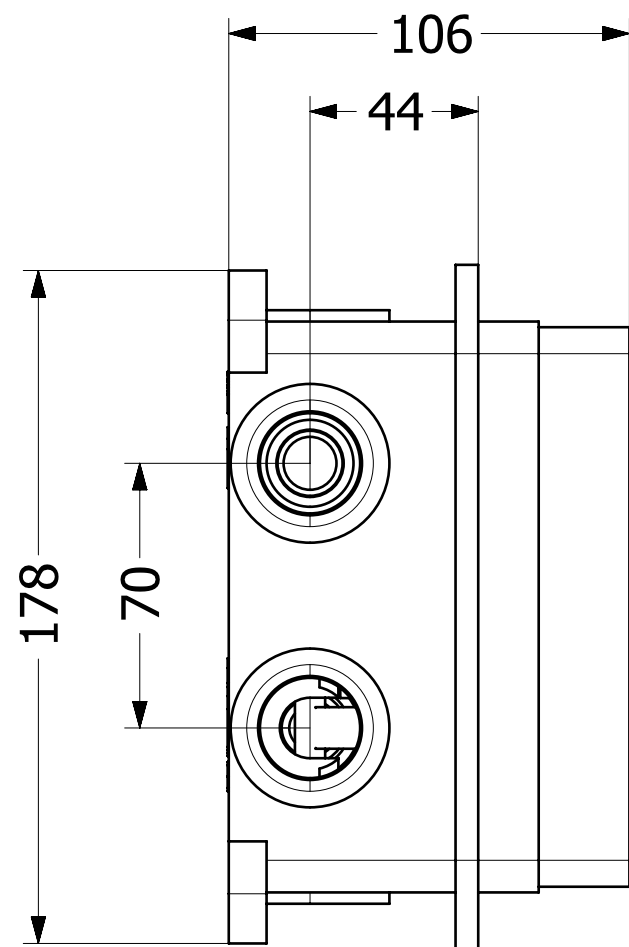

Universal Taps & Fittings TVD000651000	
V01 / 30.06.2021	Villeroy & Boch 1748