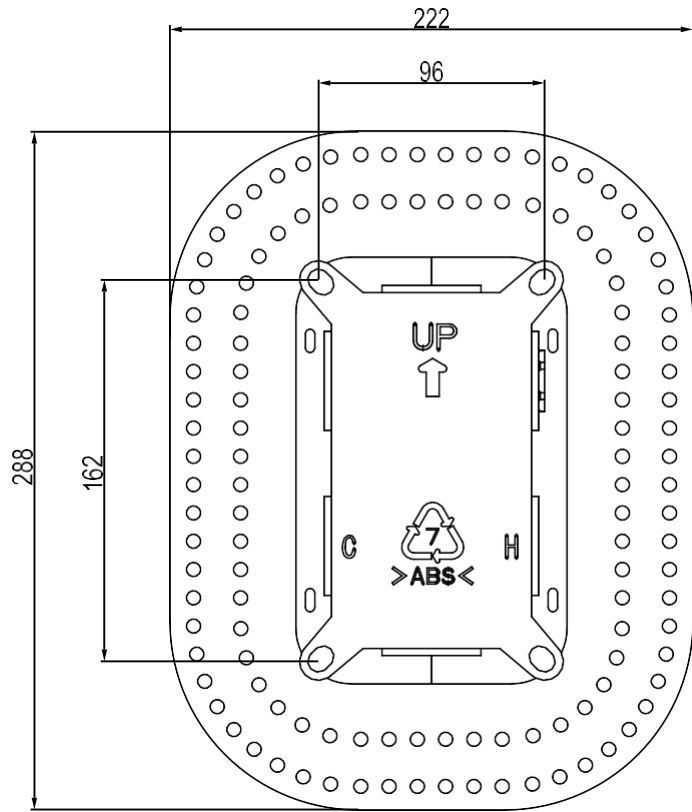

ViBox TVD00065100000	
V02 / 06.03.2023	Villeroy & Boch 1748