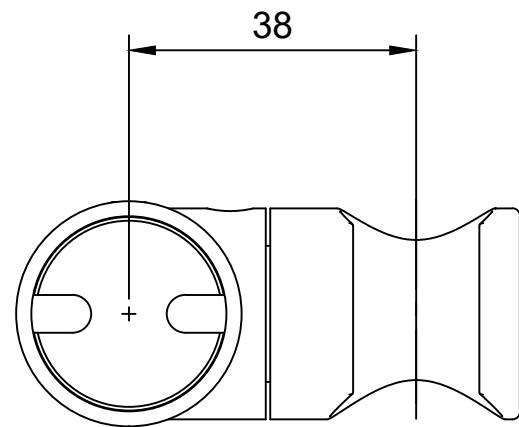

Universal Showers
TVC000458000

V01 / 30.06.2021

Villeroy & Boch

1748