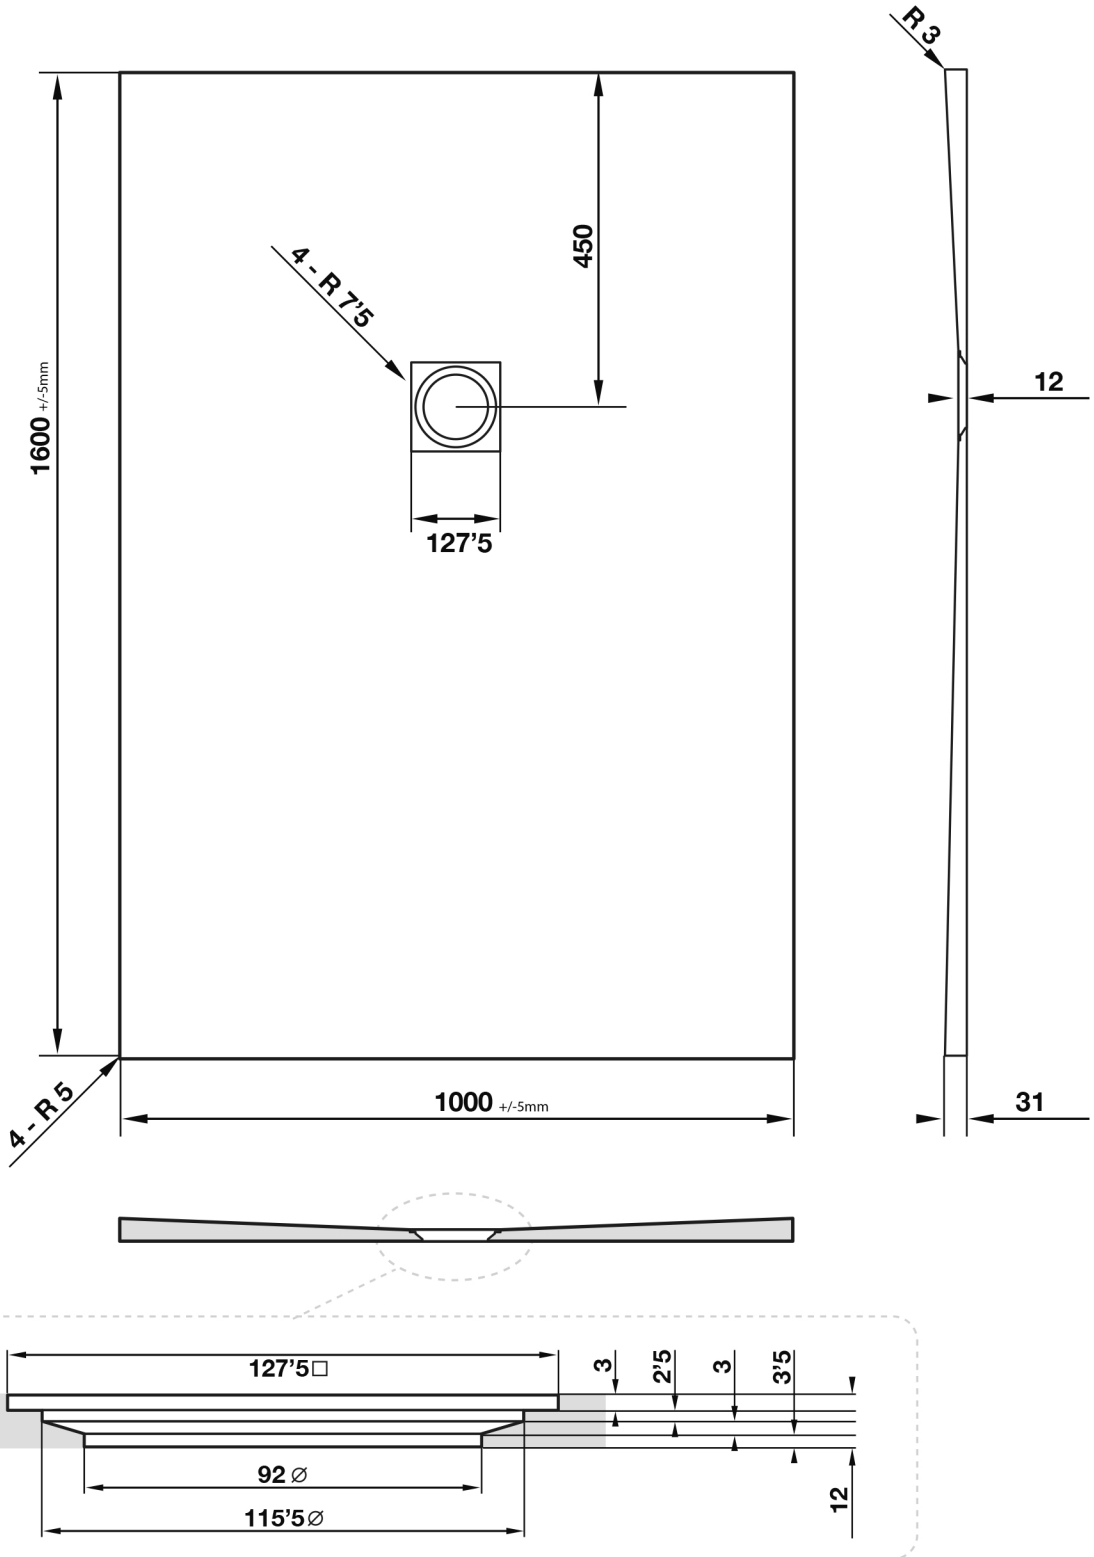

Giorgio2 Series

Square Shower Tray 1600 x 1000mm

tissino

Designed to Inspire
Made to Experience