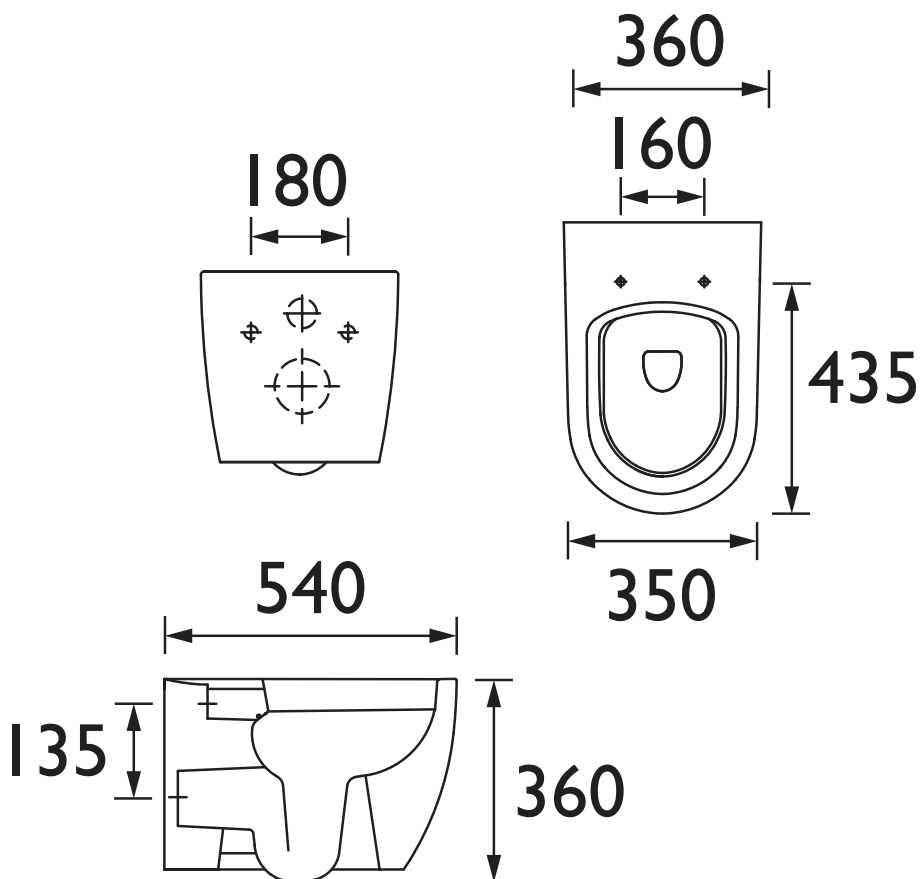

### Specification

Main Construction Material:	Vitreous China
Plumbing System Suitability:	Suitable for all plumbing systems
Finish:	White
Weight (kg):	23.2
Weight Including Packaging (kg):	25.95
Assembly Required:	No
What's Included?:	1x Pan, 2x Plastic Fittings (pre-fitted), 2x Recessed Fixings, 1x Hex Key, 2x Caps

### Dimensions (measurements in mm)