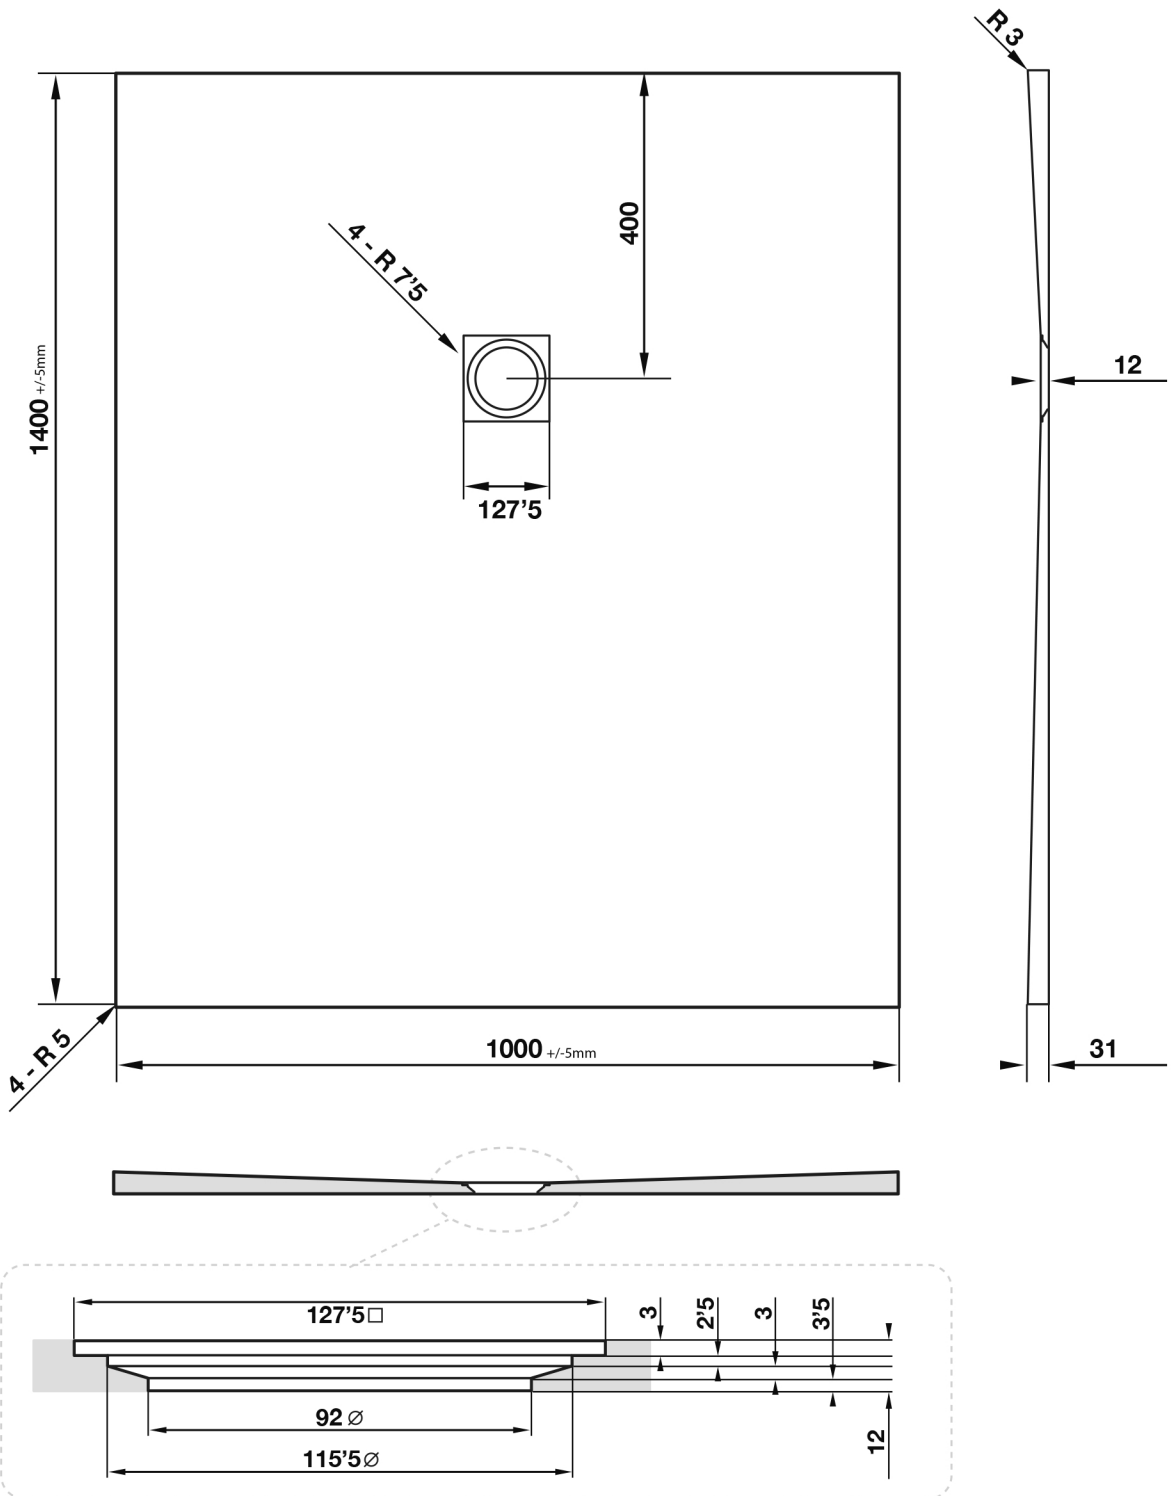

Giorgio2 Series

Square Shower Tray 1400 x 1000mm

tissino

Designed to Inspire
Made to Experience

Giorgio2 Series

tissino

Designed to Inspire
Made to Experience

tissino