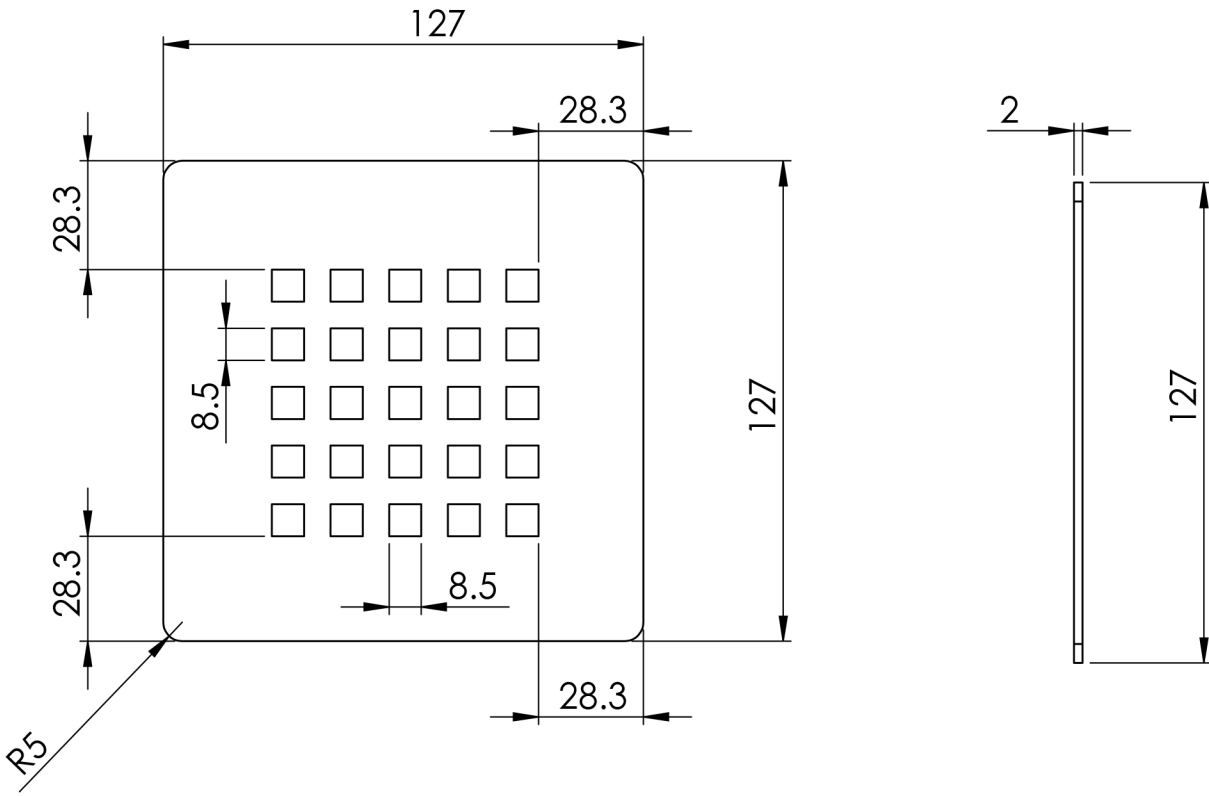

Giorgio2 Series

Square Shower Tray 1400 x 1000mm

tissino

Designed to Inspire
Made to Experience

Giorgio2 Series

tissino

Designed to Inspire
Made to Experience

tissino