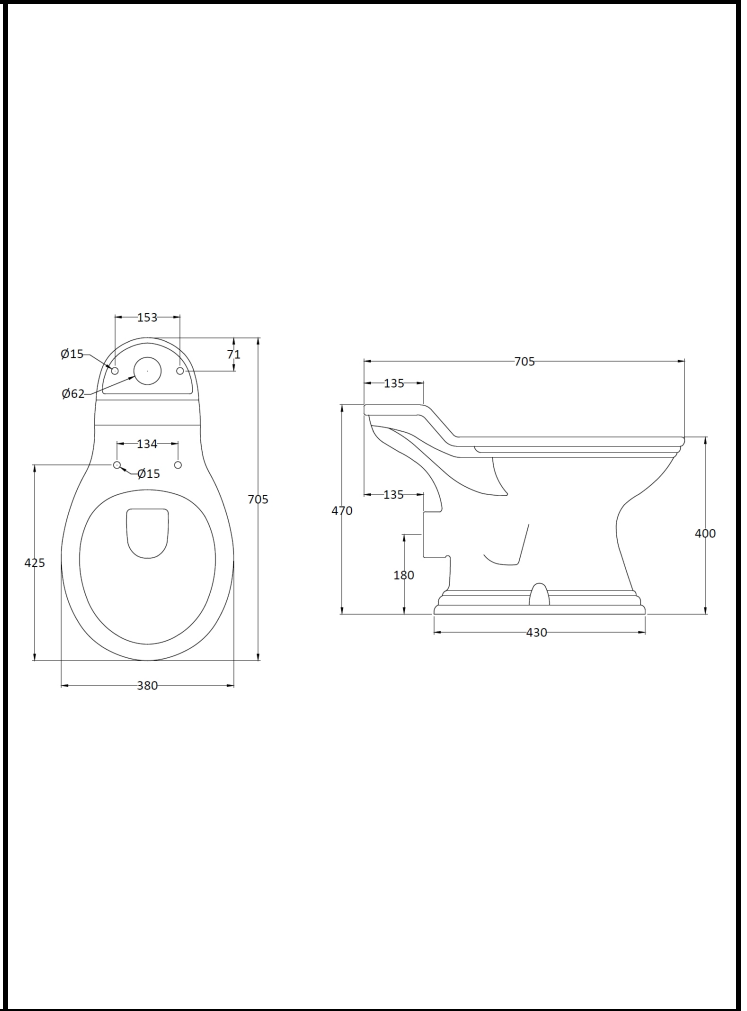

B A Y S W A T E R

London W.2

CODE: BAYC106

DESCRIPTION: Porchester Pan C/C (Exc' Seat)

CATEGORY: Ceramics

| PRODUCT DIMENSIONS | | | |
|--------------------|------------|------------|-------------|
| Height (mm) | Width (mm) | Depth (mm) | Nett Wgt Kg |
| 470 | 380 | 705 | 20 |

| PACKAGING DIMENSIONS | | | |
|----------------------|------------|------------|--------------|
| Height (mm) | Width (mm) | Depth (mm) | Gross Wgt Kg |
| 470 | 725 | 390 | 21.2 |

| PACKAGING DATA | | | |
|----------------|---------------------|--------------|-------------|
| Box Colour | White Cardboard Box | | |
| Box Qty | 1 | Label Colour | White Label |
| Label Size | 100 x 50 | Label Qty | 2 |

| OUTER BOX DIMENSIONS (If Applicable) | | | |
|--------------------------------------|---------------|------------|--------------|
| Height (mm) | Width (mm) | Depth (mm) | Gross Wgt Kg |
| | | | |
| Barcode | 5055275892411 | | |

| BASINS | | | |
|-------------------|----------------|------------------|----------------|
| Tap Hole | Not Applicable | Chain Stay Hole | No |
| Template | Not Required | Waste Type Req'd | Not Applicable |
| Overflow Incl. | Not Applicable | Overflow Cover | Not Applicable |
| Inner Bowl Depth | 405mm | Inner Bowl Width | 380mm |
| Inner Bowl Height | 405mm | | |