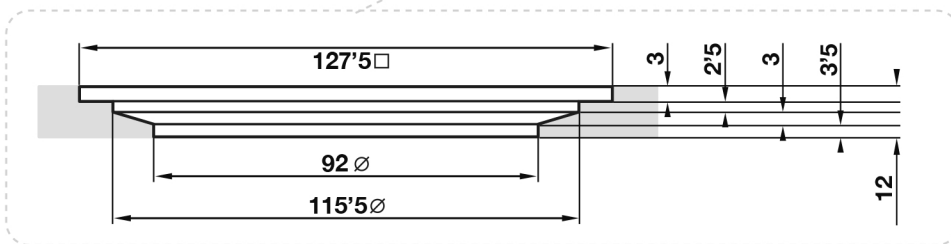

Giorgio2 Series

Square Shower Tray 1200 x 1000mm

tissino

Designed to Inspire
Made to Experience

Giorgio2 Series

tissino

Designed to Inspire
Made to Experience

tissino