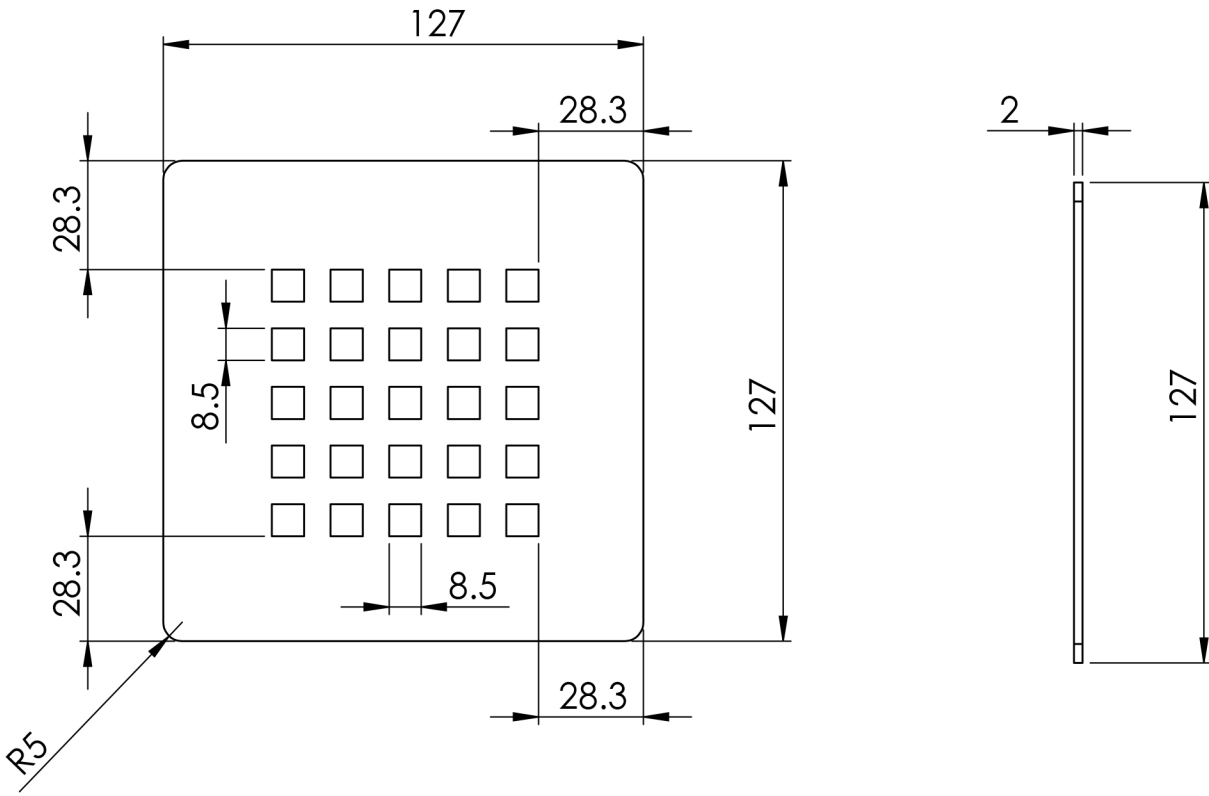

Giorgio2 Series

Square Shower Tray 1200 x 1000mm

tissino

Designed to Inspire
Made to Experience

Giorgio2 Series

tissino

Designed to Inspire
Made to Experience

tissino