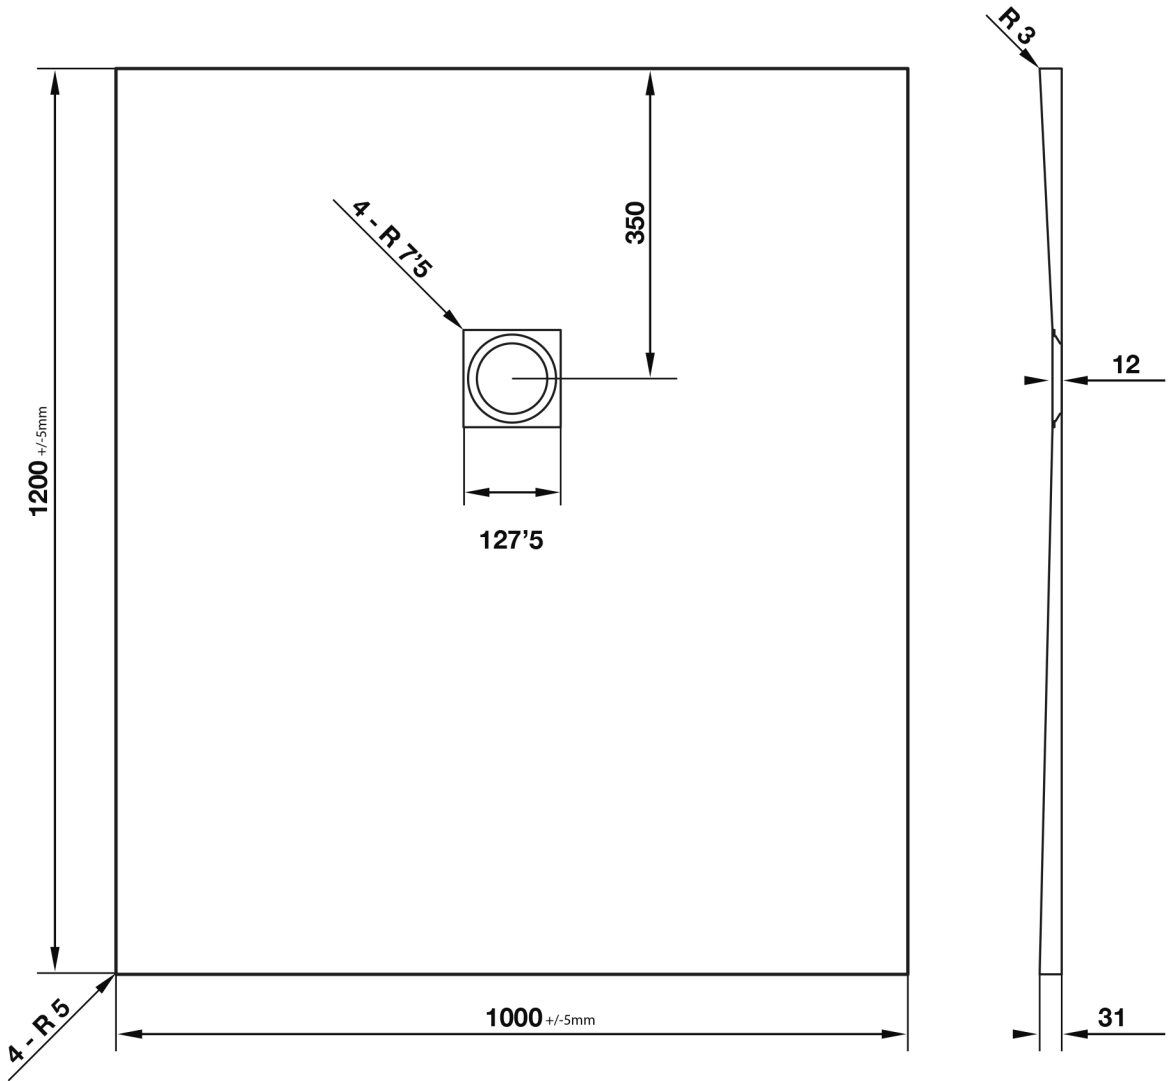

Giorgio2 Series

Square Shower Tray 1200 x 1000mm

tissino

Designed to Inspire
Made to Experience

Giorgio2 Series

tissino

Designed to Inspire
Made to Experience

tissino