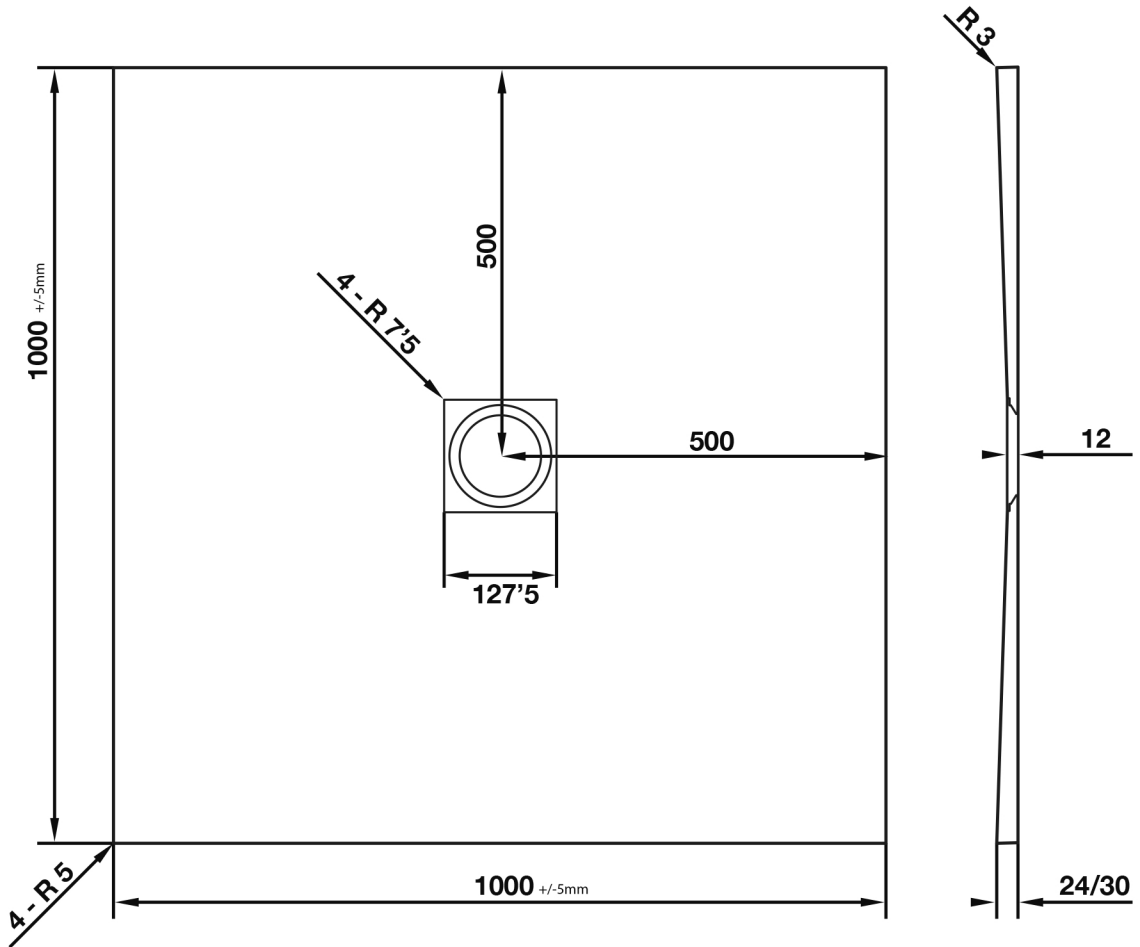

Giorgio2 Series

Square Shower Tray 1000 x 1000mm

tissino

Designed to Inspire
Made to Experience

tissino

T 0345 582 8000
E info@tissino.co.uk
W tissino.co.uk

2 Lyncastle Road
Appleton Thorn
Warrington WA4 4SN