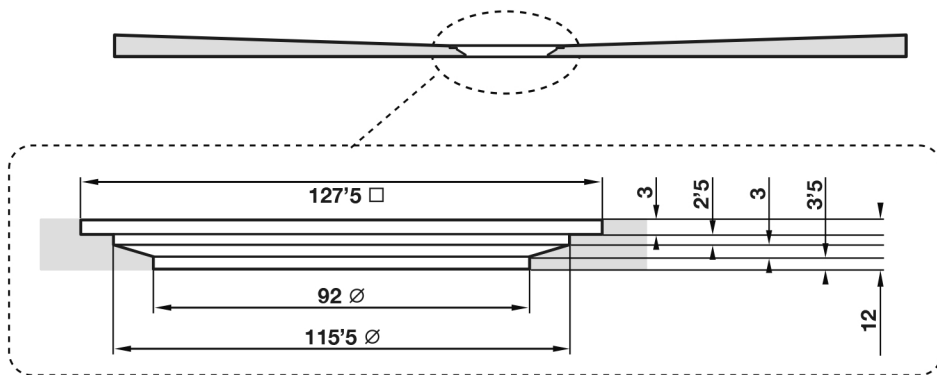

Giorgio2 Series

Square Shower Tray 1000 x 1000mm

tissino

Designed to Inspire
Made to Experience

tissino

T 0345 582 8000
E info@tissino.co.uk
W tissino.co.uk

2 Lyncastle Road
Appleton Thorn
Warrington WA4 4SN